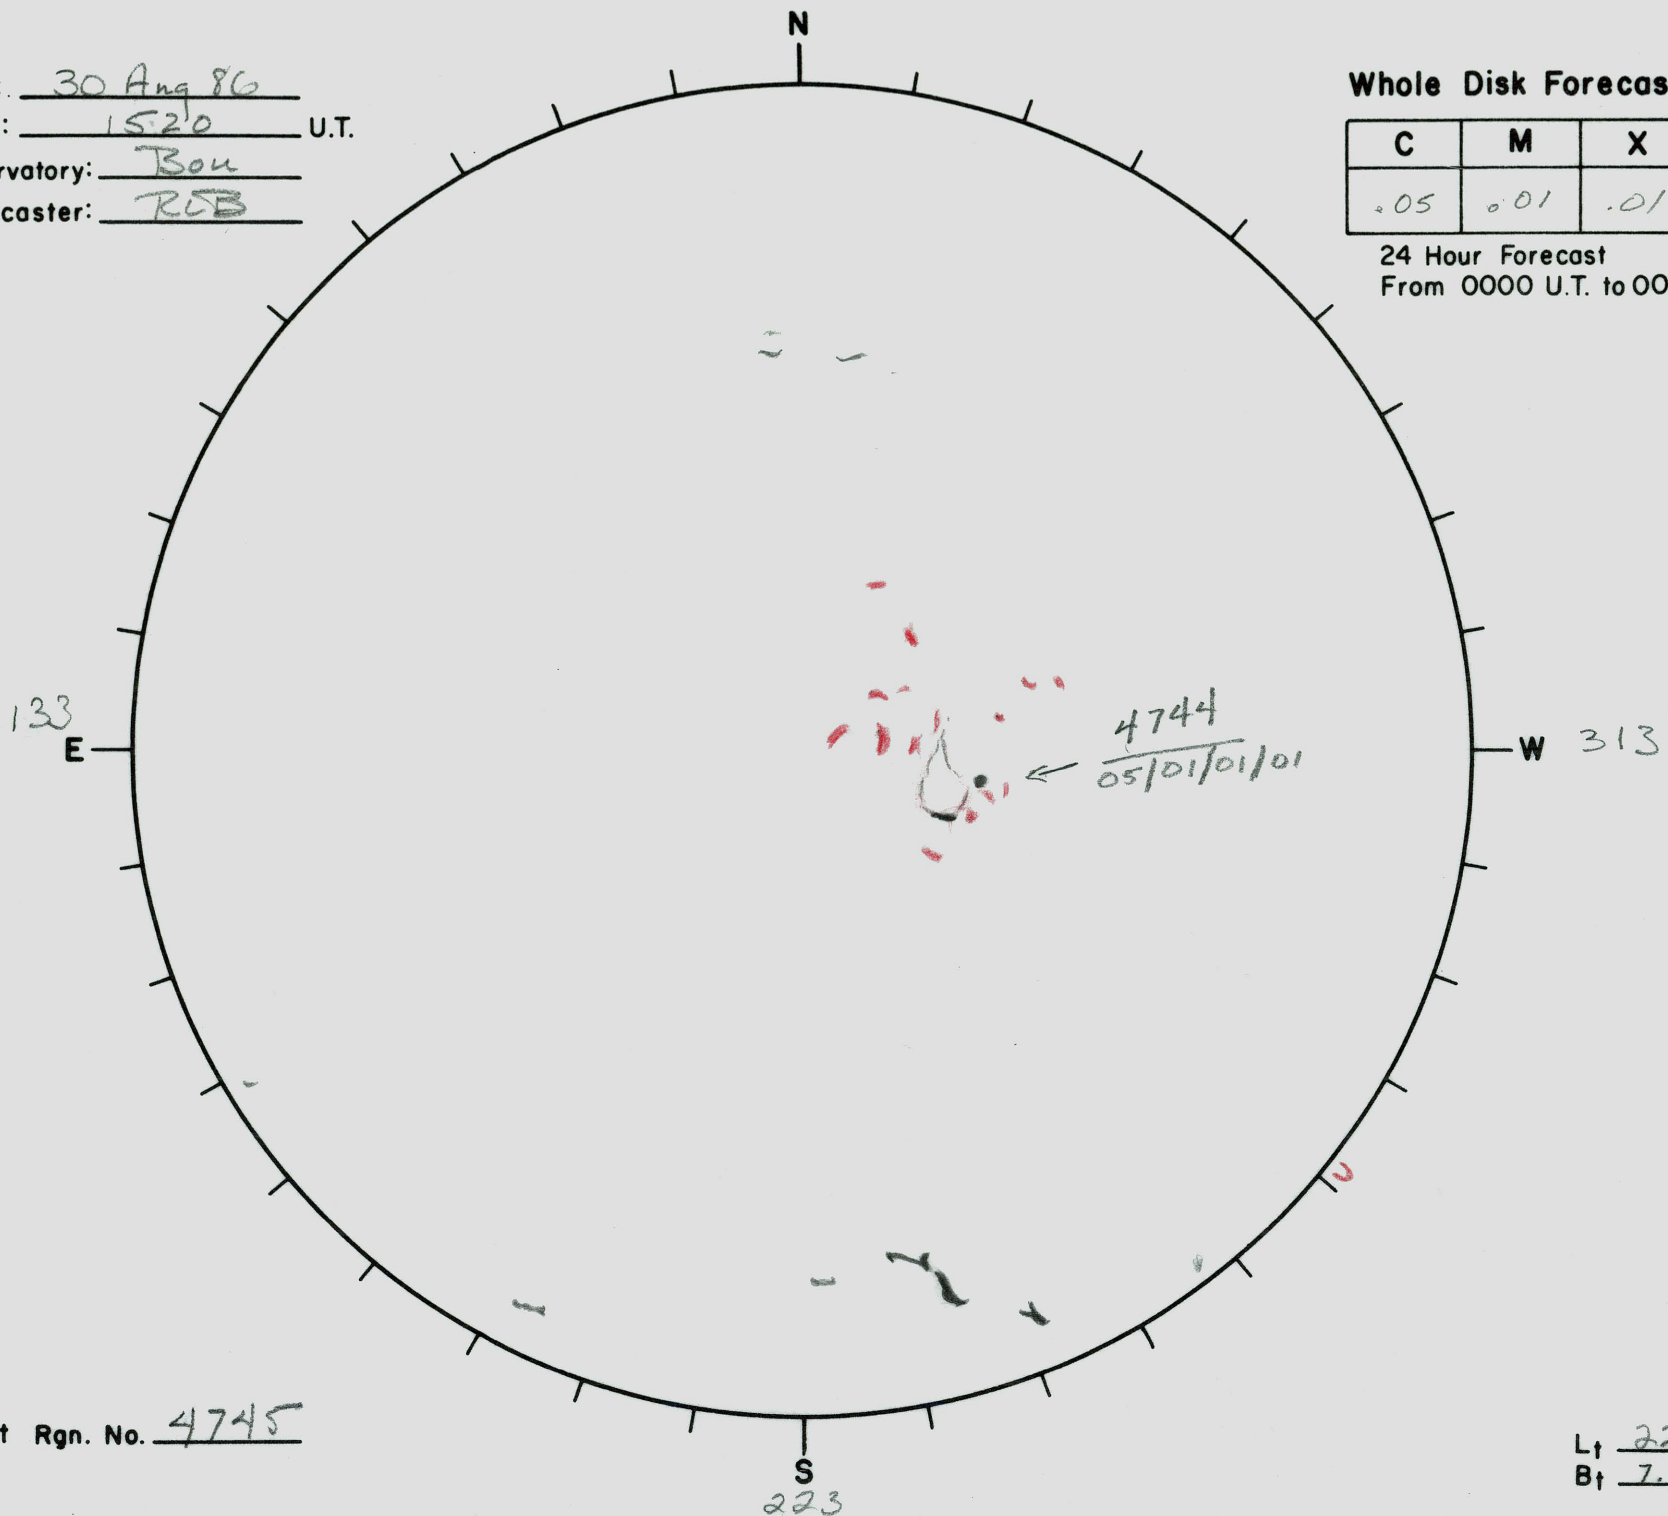

Date: 30 Aug 86
Time: 15:20 U.T.
Observatory: Bou
Forecaster: ROB

Whole Disk Forecast

C	M	X	P
.05	.01	.01	.01

24 Hour Forecast
From 0000 U.T. to 0000 U.T.

Next Rgn. No. 4745

L↑ 223.1
B↑ 7.2