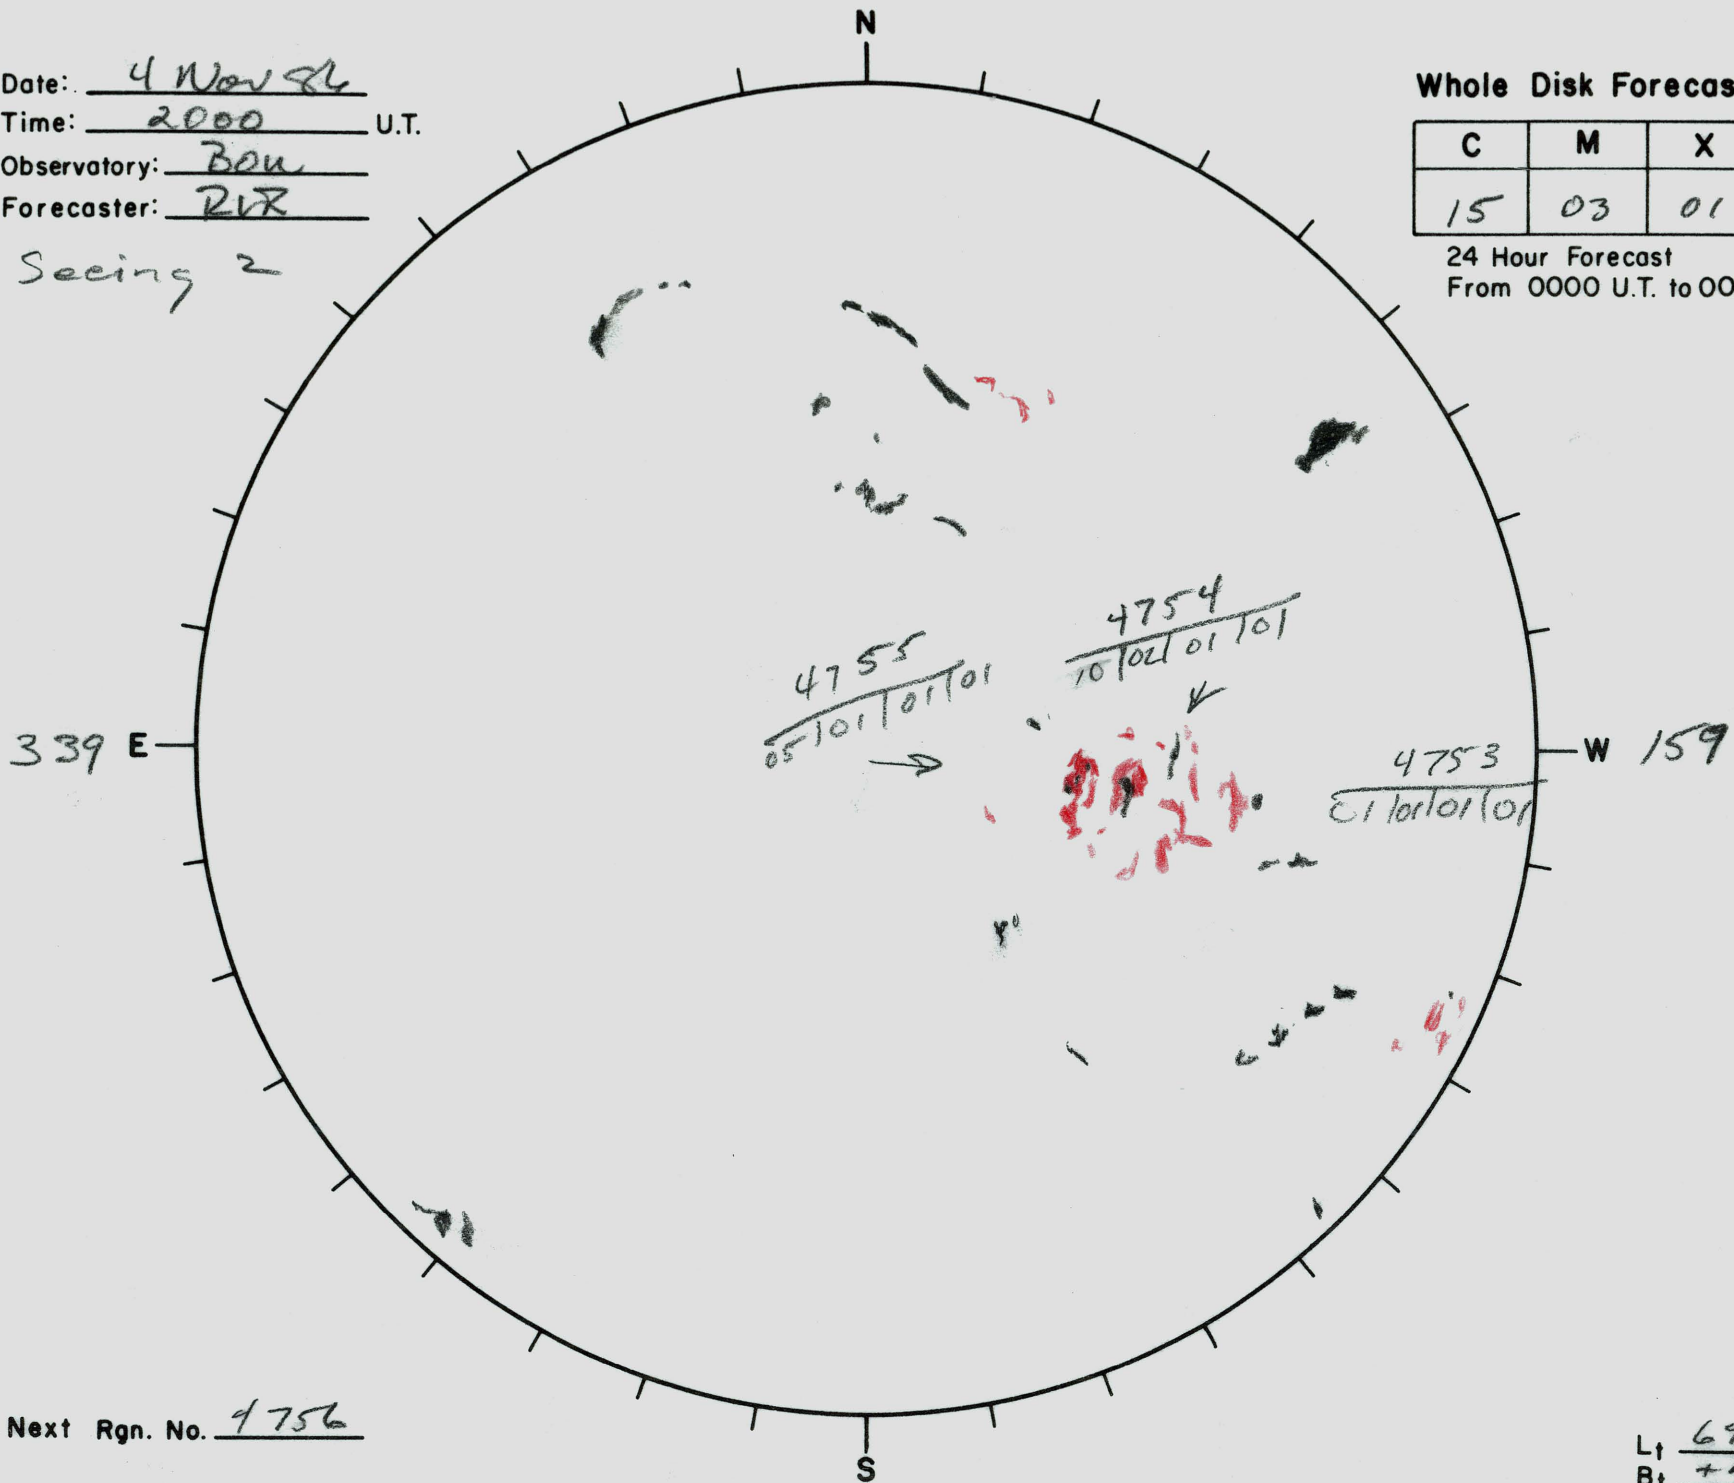

Date: 4 Nov 86
 Time: 2000 U.T.
 Observatory: Bou
 Forecaster: RVR

Seeing 2

Whole Disk Forecast

C	M	X	P
15	03	01	01

24 Hour Forecast
 From 0000 U.T. to 0000 U.T.

Next Rgn. No. 4756

L_t 69.0
 B_t +4.0