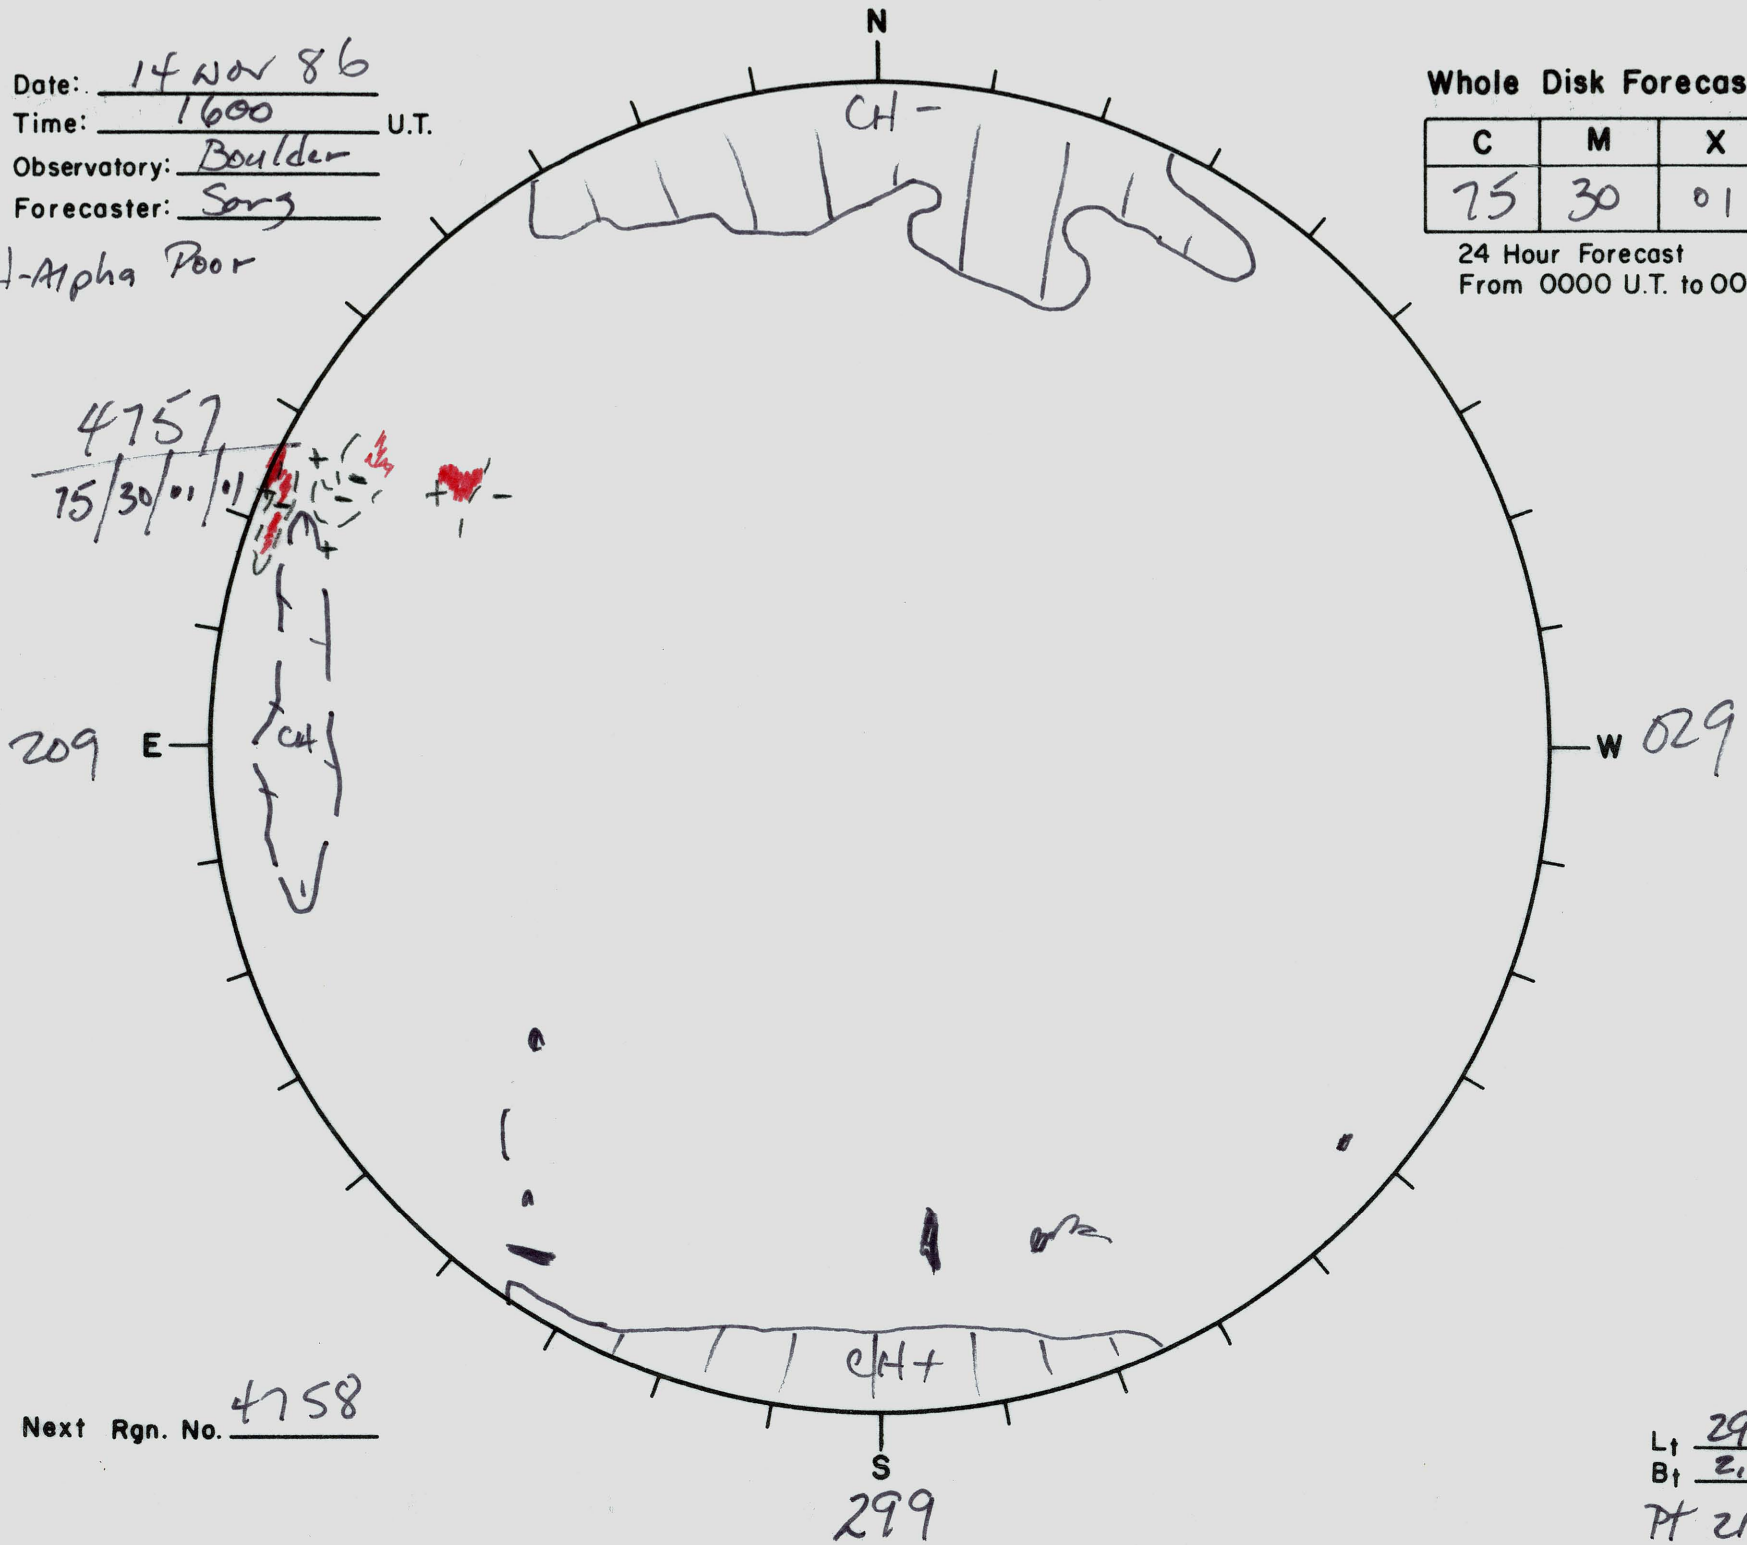

Date: 14 Nov 86  
 Time: 1600 U.T.  
 Observatory: Boulder  
 Forecaster: Song

H-Alpha Poor

Whole Disk Forecast

C	M	X	P
75	30	01	01

24 Hour Forecast  
 From 0000 U.T. to 0000 U.T.

Next Rgn. No. 4758

Lt 299.5  
 Bt 2.9  
 Pt 21.6