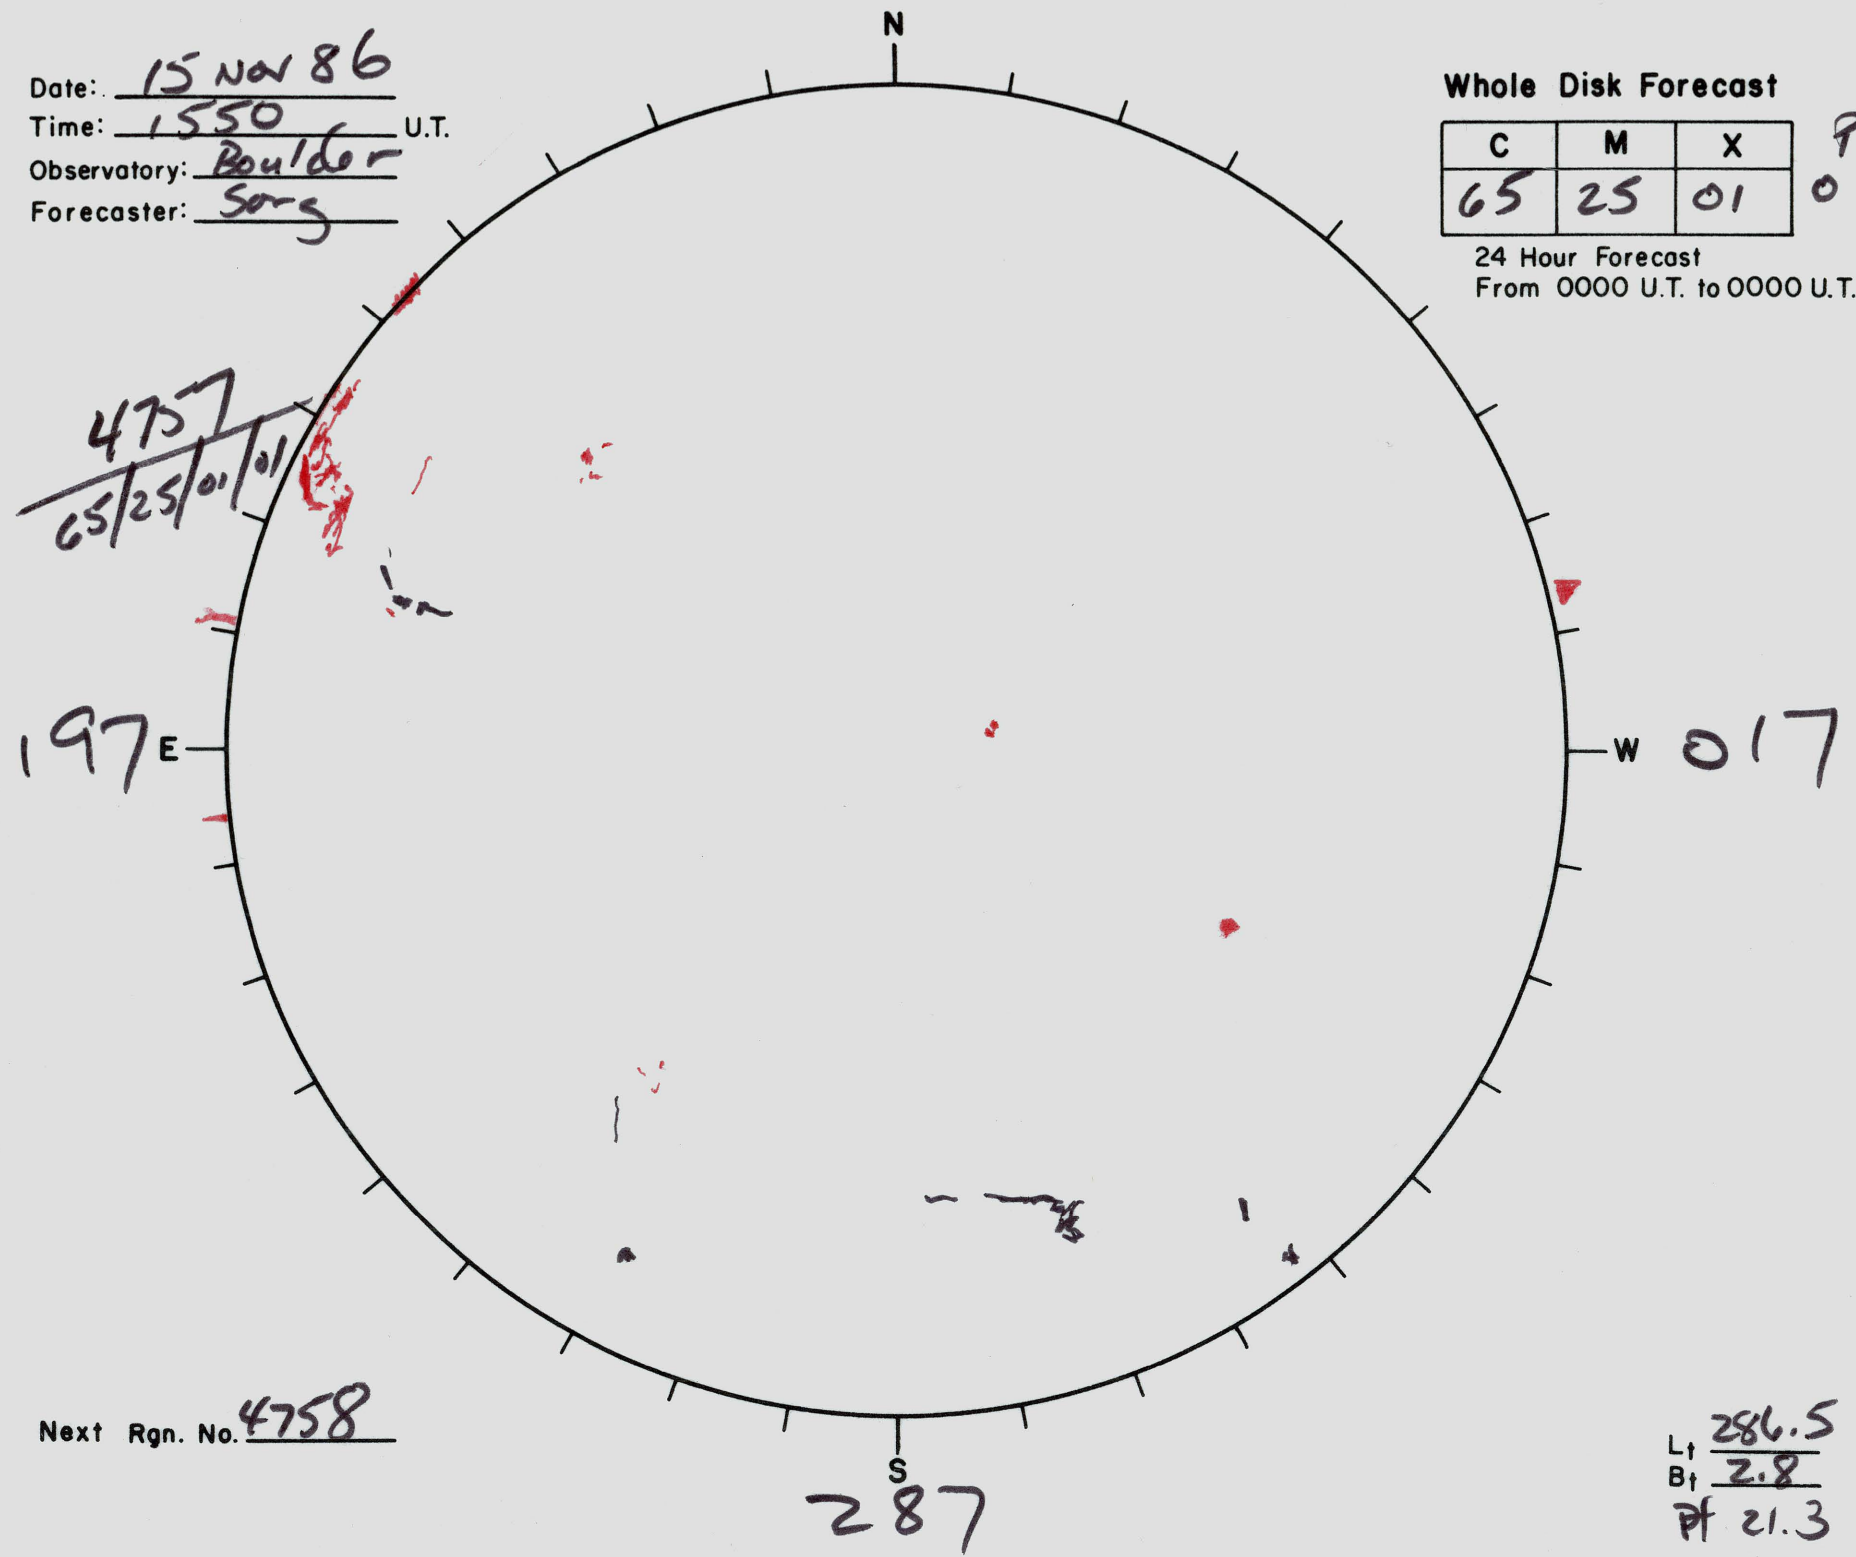

Date: 15 Nov 86
Time: 1550 U.T.
Observatory: Boulder
Forecaster: Song

Whole Disk Forecast

C	M	X
65	25	01

P
01

24 Hour Forecast
From 0000 U.T. to 0000 U.T.

Next Rgn. No. 4758

L_t 286.5
B_t 2.8
P_t 21.3