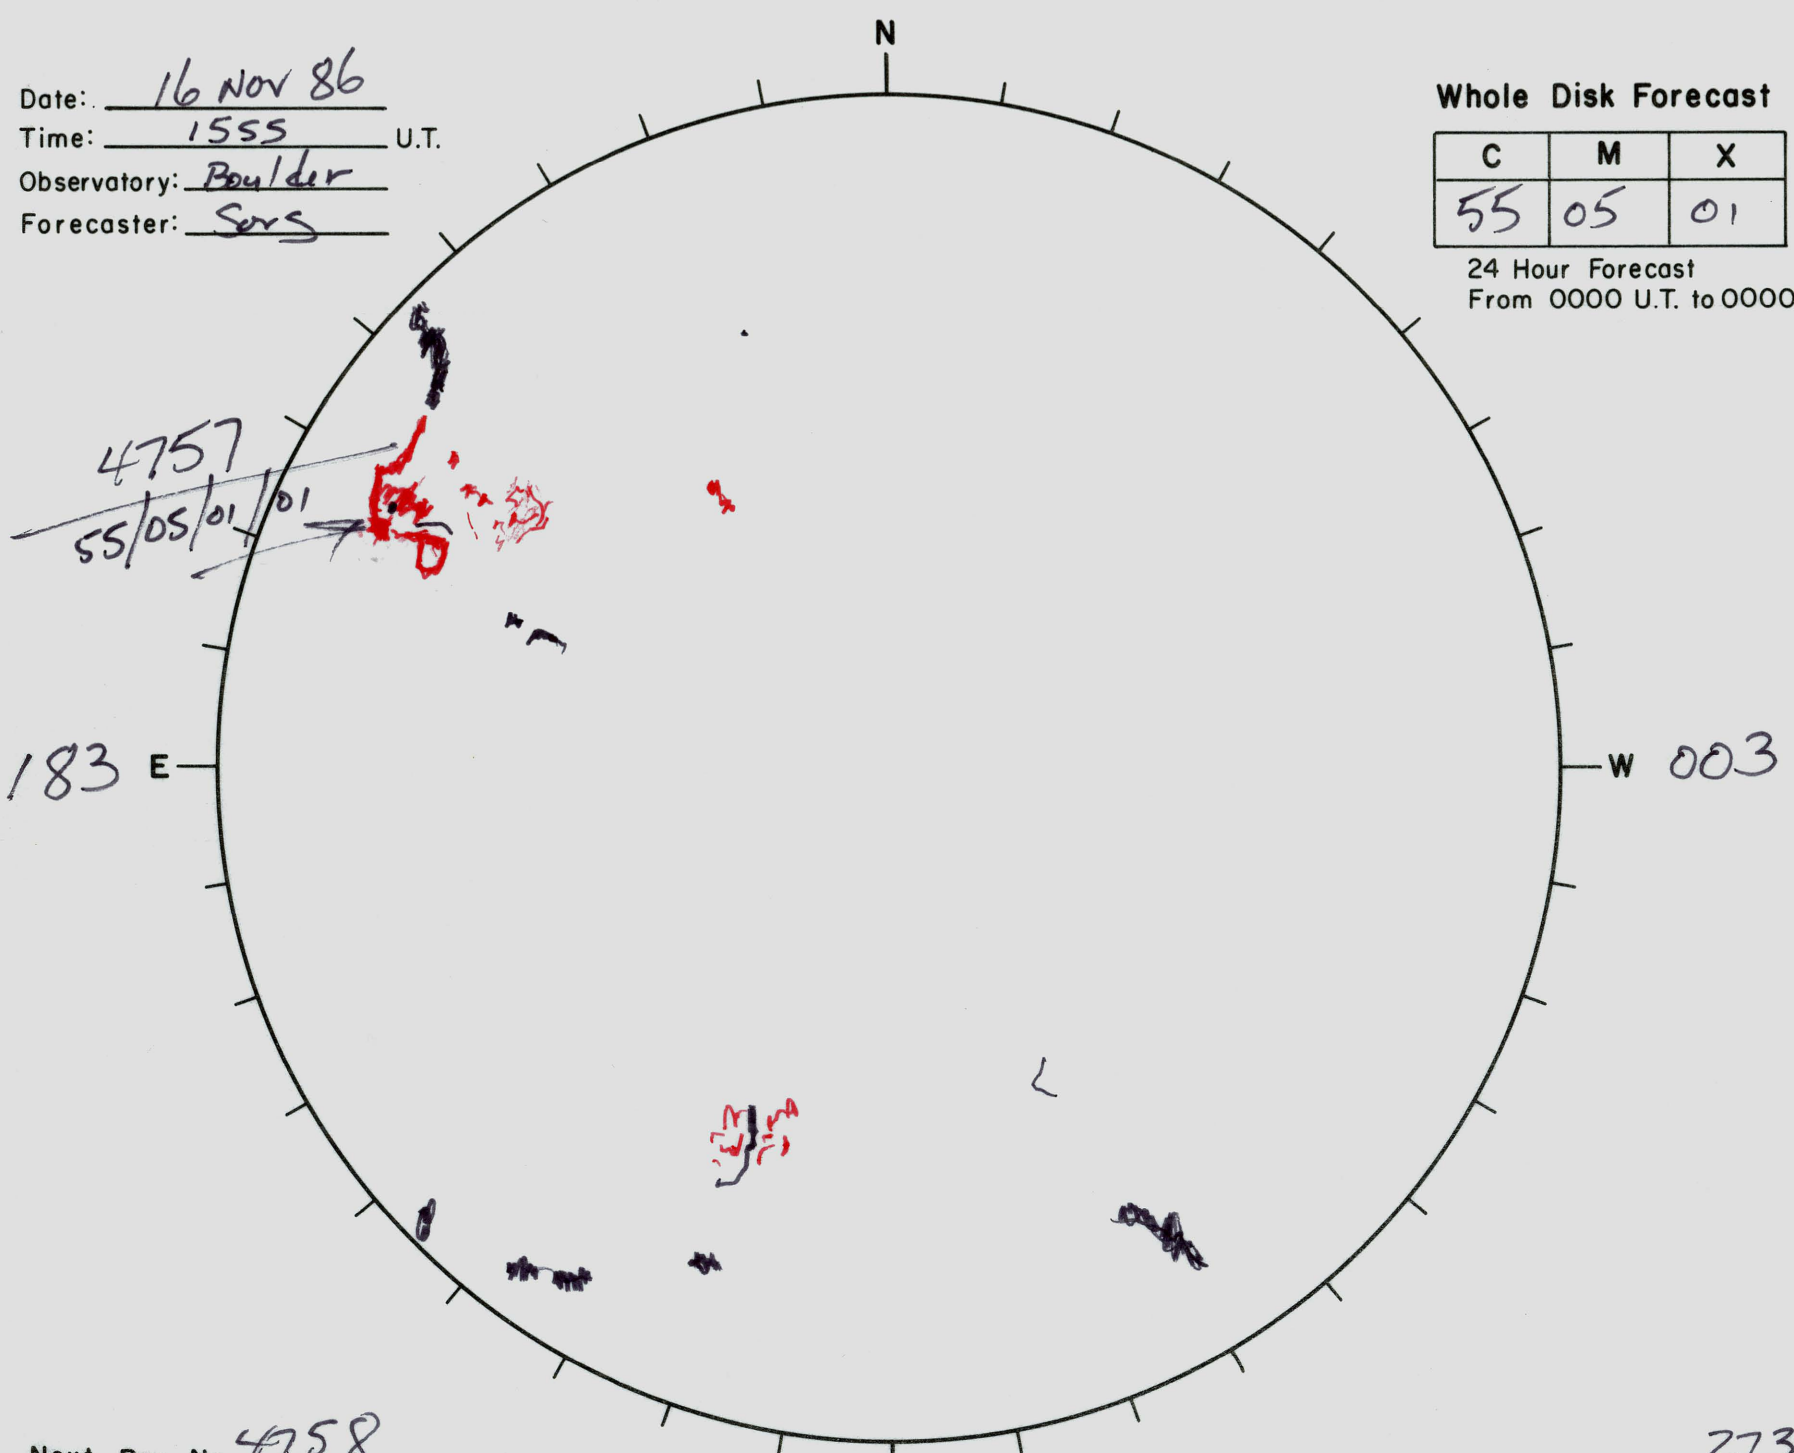

Date: 16 Nov 86  
 Time: 1555 U.T.  
 Observatory: Boulder  
 Forecaster: Sers

**Whole Disk Forecast**

C	M	X	P
55	05	01	01

24 Hour Forecast  
 From 0000 U.T. to 0000 U.T.

Next Rgn. No. 4758

Lt 273.3  
 Bt 2.7  
 Pt 21.0