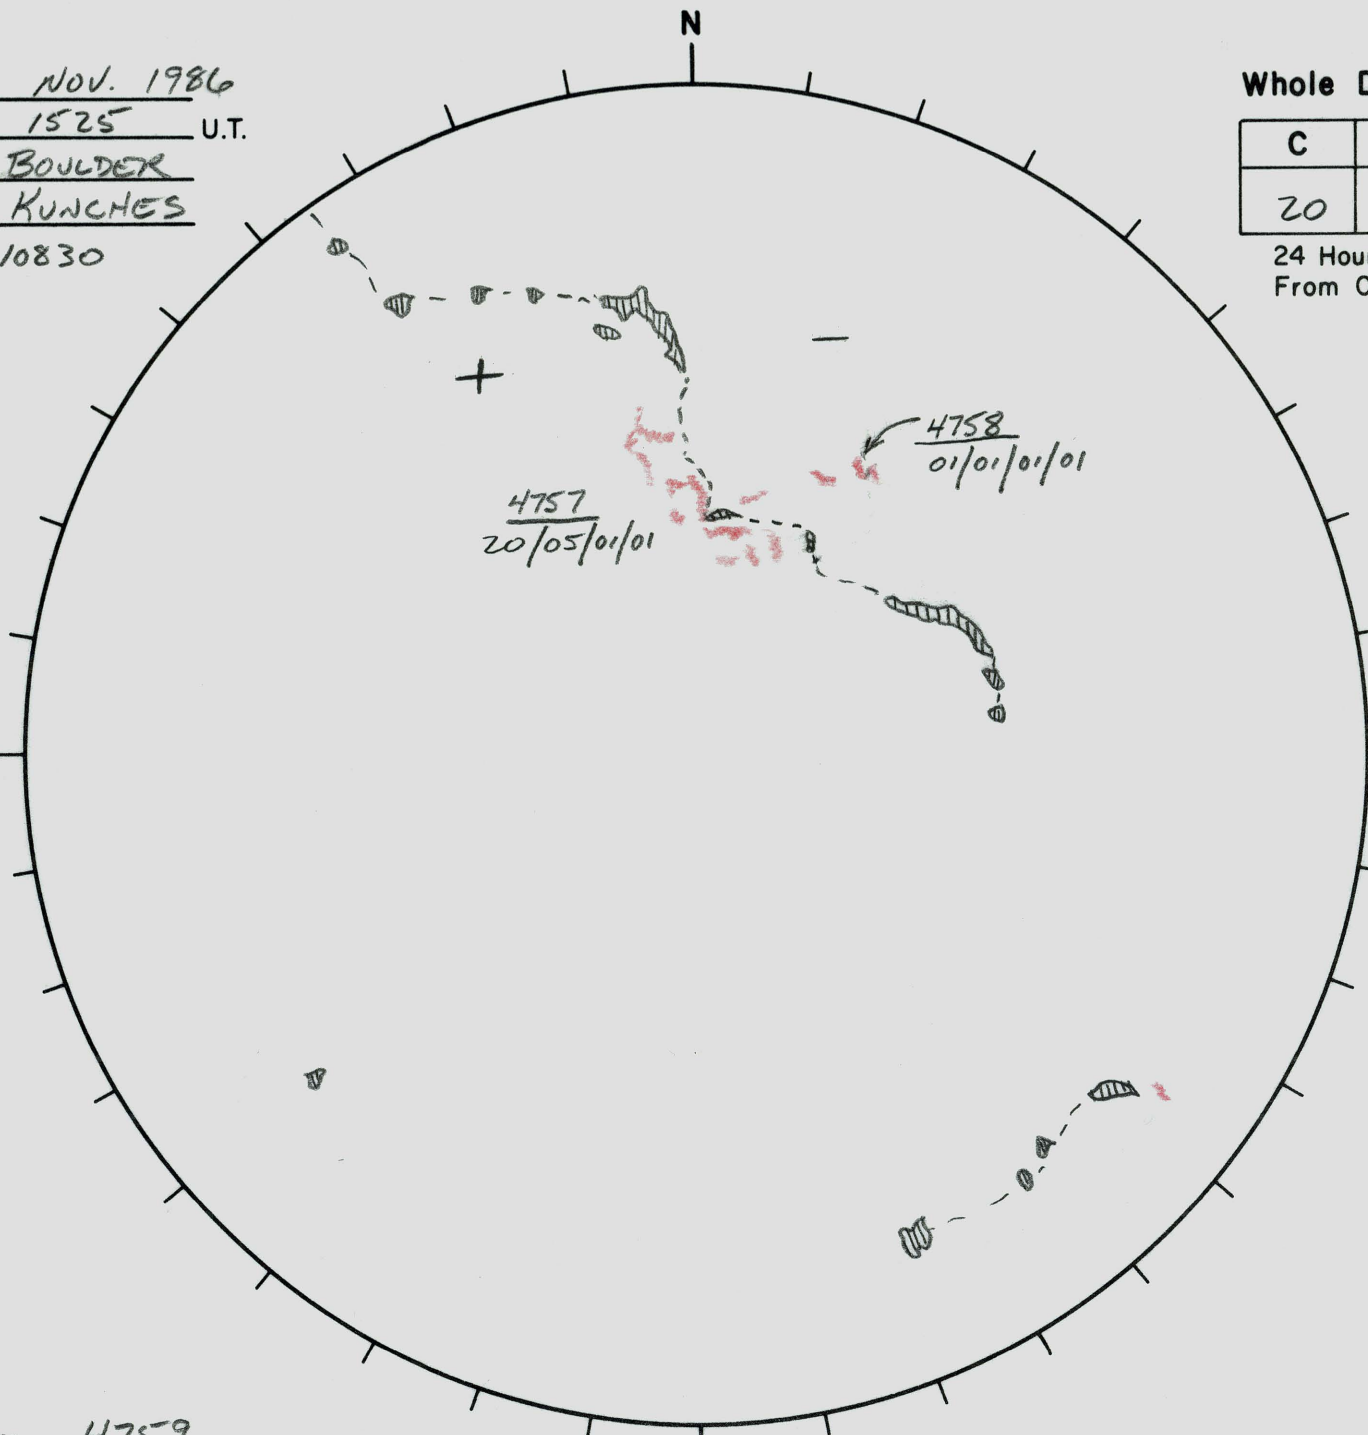

Date: 20 NOV. 1986
 Time: 1525 U.T.
 Observatory: BOULDER
 Forecaster: KUNCHES
 NO 10830

Whole Disk Forecast

C	M	X
20	05	01

24 Hour Forecast
 From 0000 U.T. to 0000 U.T.

131 E

W 311

RETURNING
 CARRINGTONS
 91 TO 131

Next Rgn. No. 4759

L_t 221
 B_t +2.2