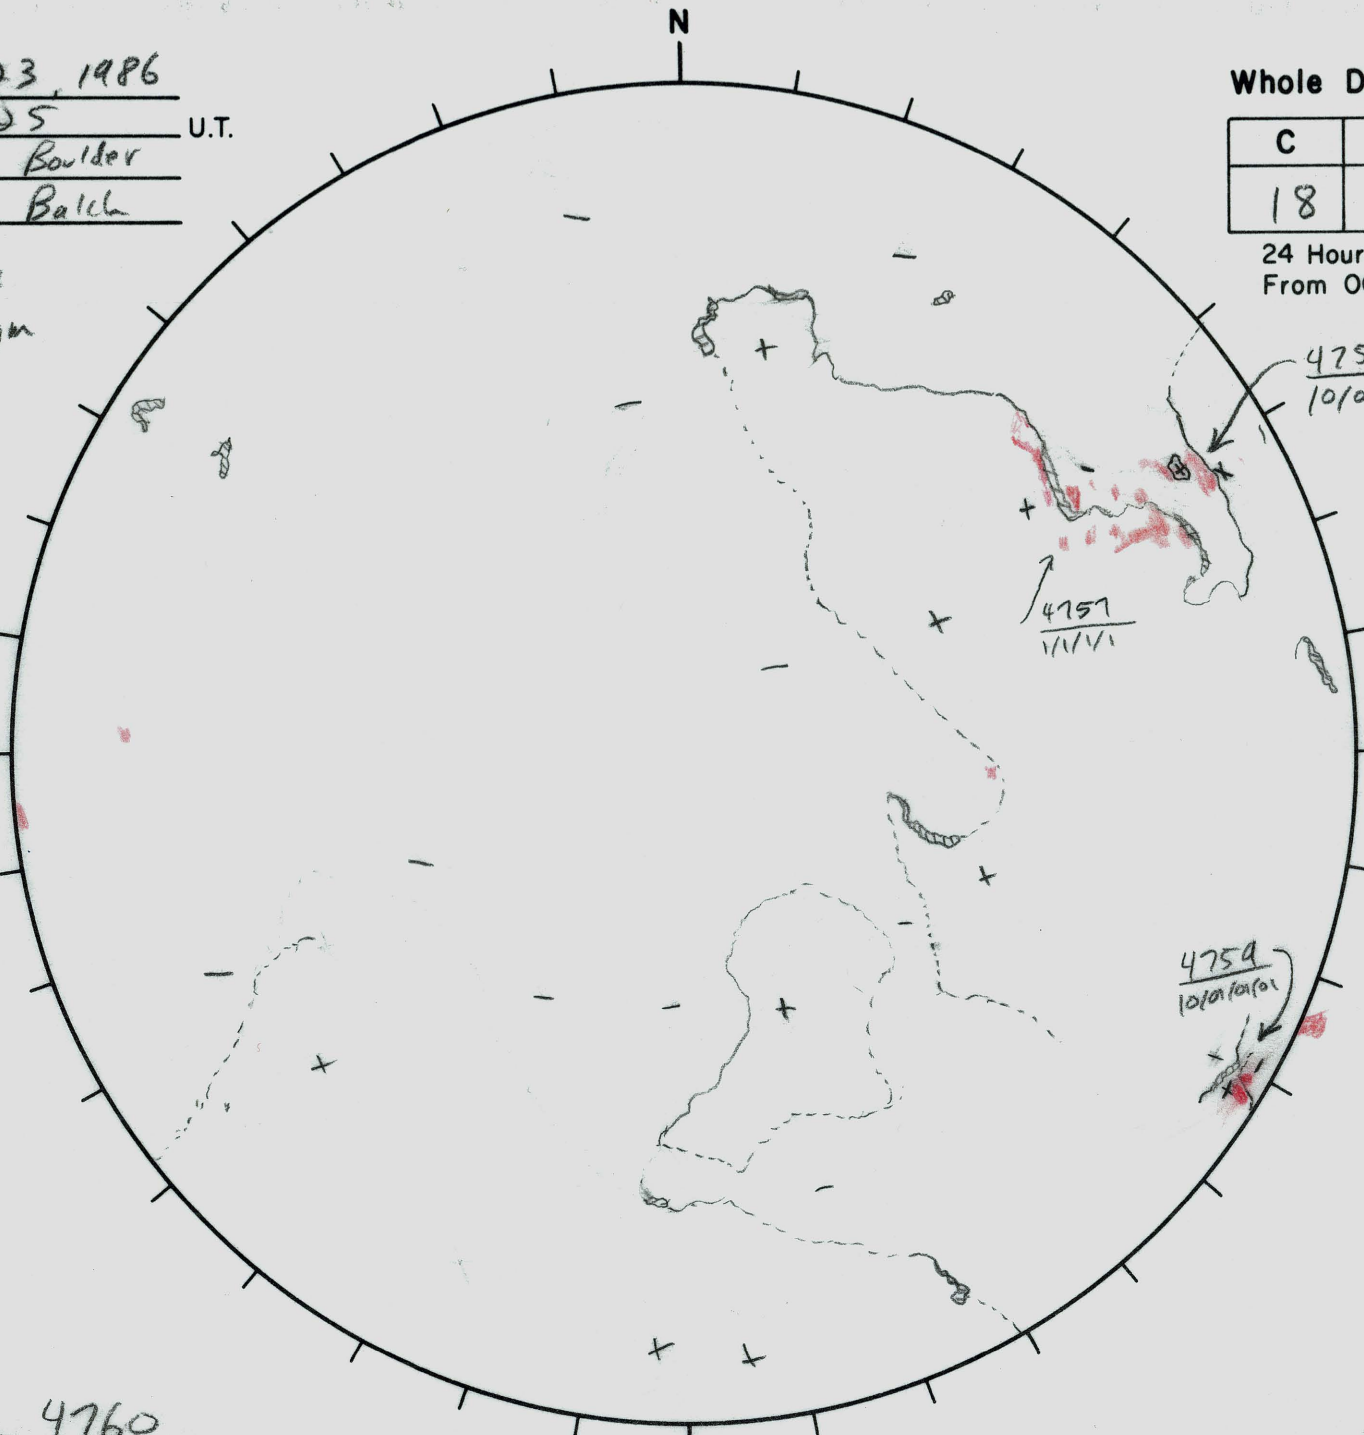

Date: Nov 23, 1986
 Time: 1525 U.T.
 Observatory: Boulder
 Forecaster: Batch

Whole Disk Forecast

C	M	X	P
18	01	01	01

24 Hour Forecast
 From 0000 U.T. to 0000 U.T.

Poor Boulder H_α
 Fair K+PK Mgntgm

4758
 10/01/01/01

4757
 11/1/1

4759
 10/01/01/01

90 E

W 271

N

S

Returning
 Carringtons

51-91