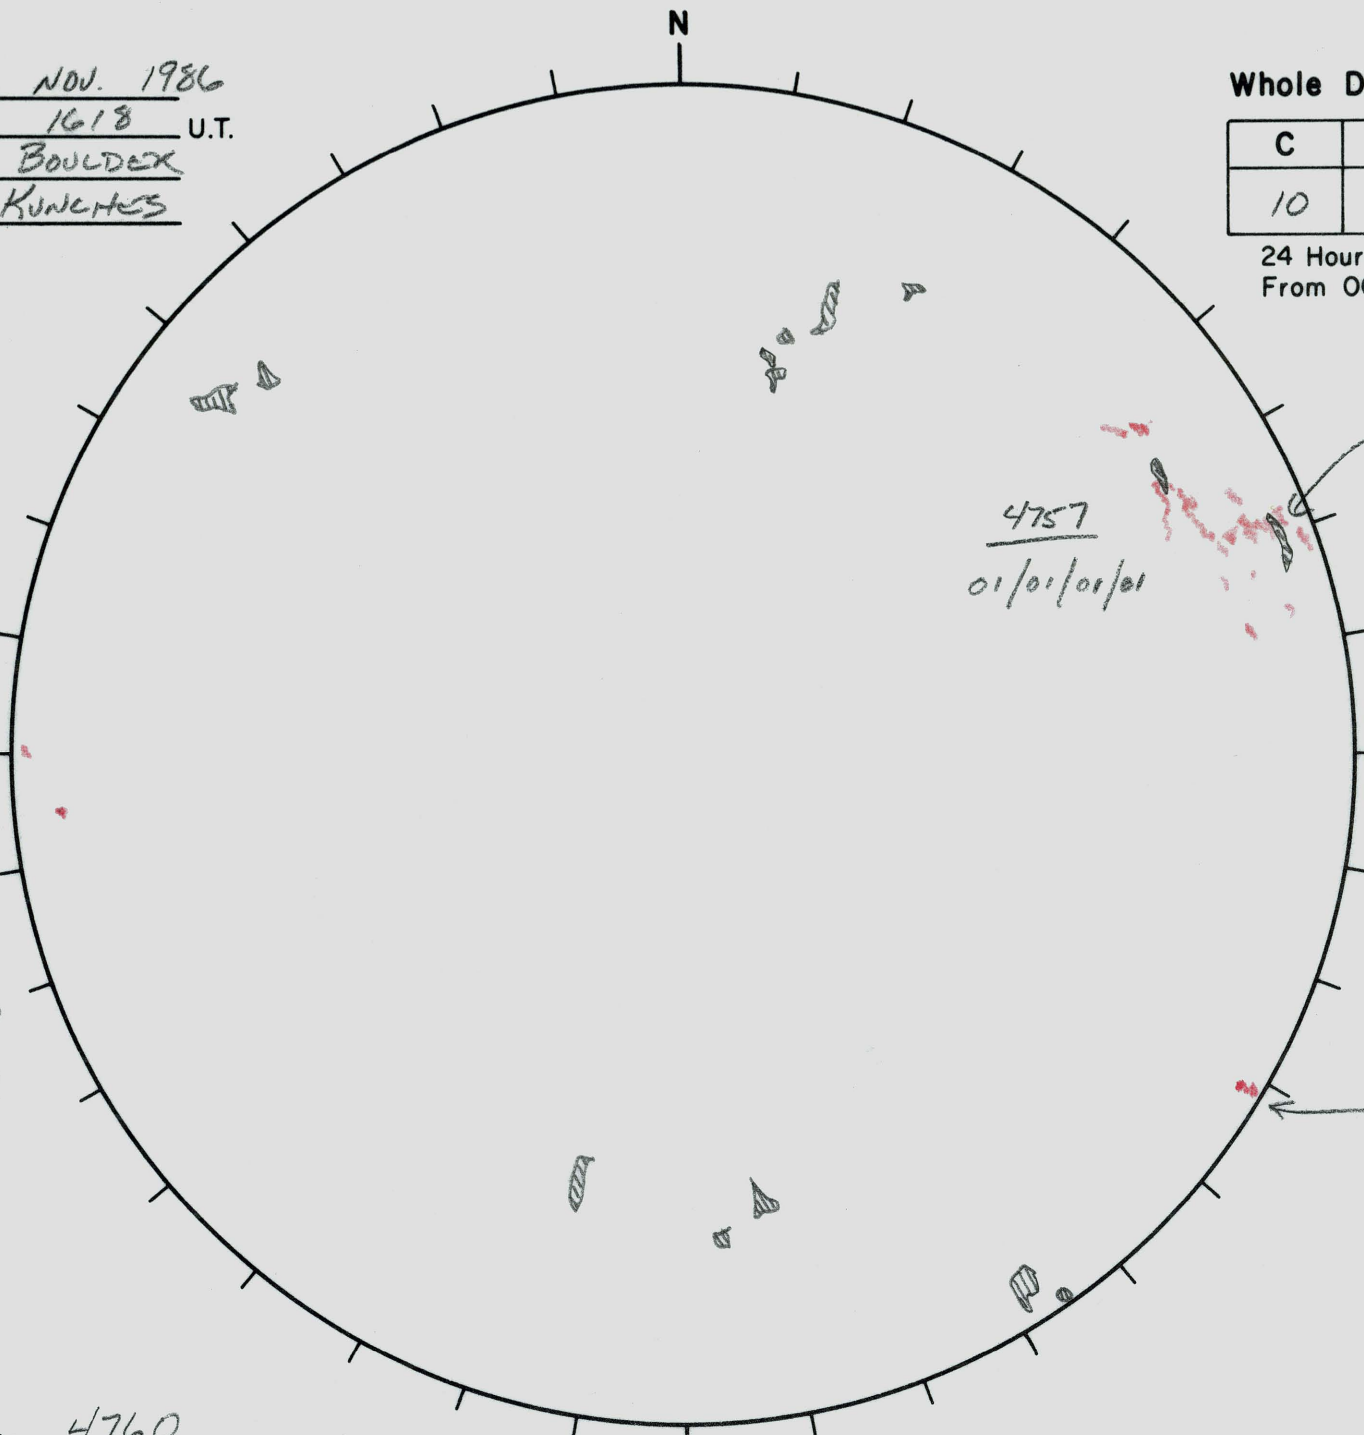

Date: 24 NOV. 1986
 Time: 1618 U.T.
 Observatory: BOULDER
 Forecaster: KUNERTS

Whole Disk Forecast

C	M	X
10	01	01

24 Hour Forecast
 From 0000 U.T. to 0000 U.T.

Poor Boulder Hd
 No Magnetogram

78 E

W 258

RETURNING
 CARRINGTONS
 38 TO 78

4757
 01/01/01/01

4758
 01/01/01/01

4759
 10/01/01/01

Next Rgn. No. 4760

Lt 168
 Bt +1.7