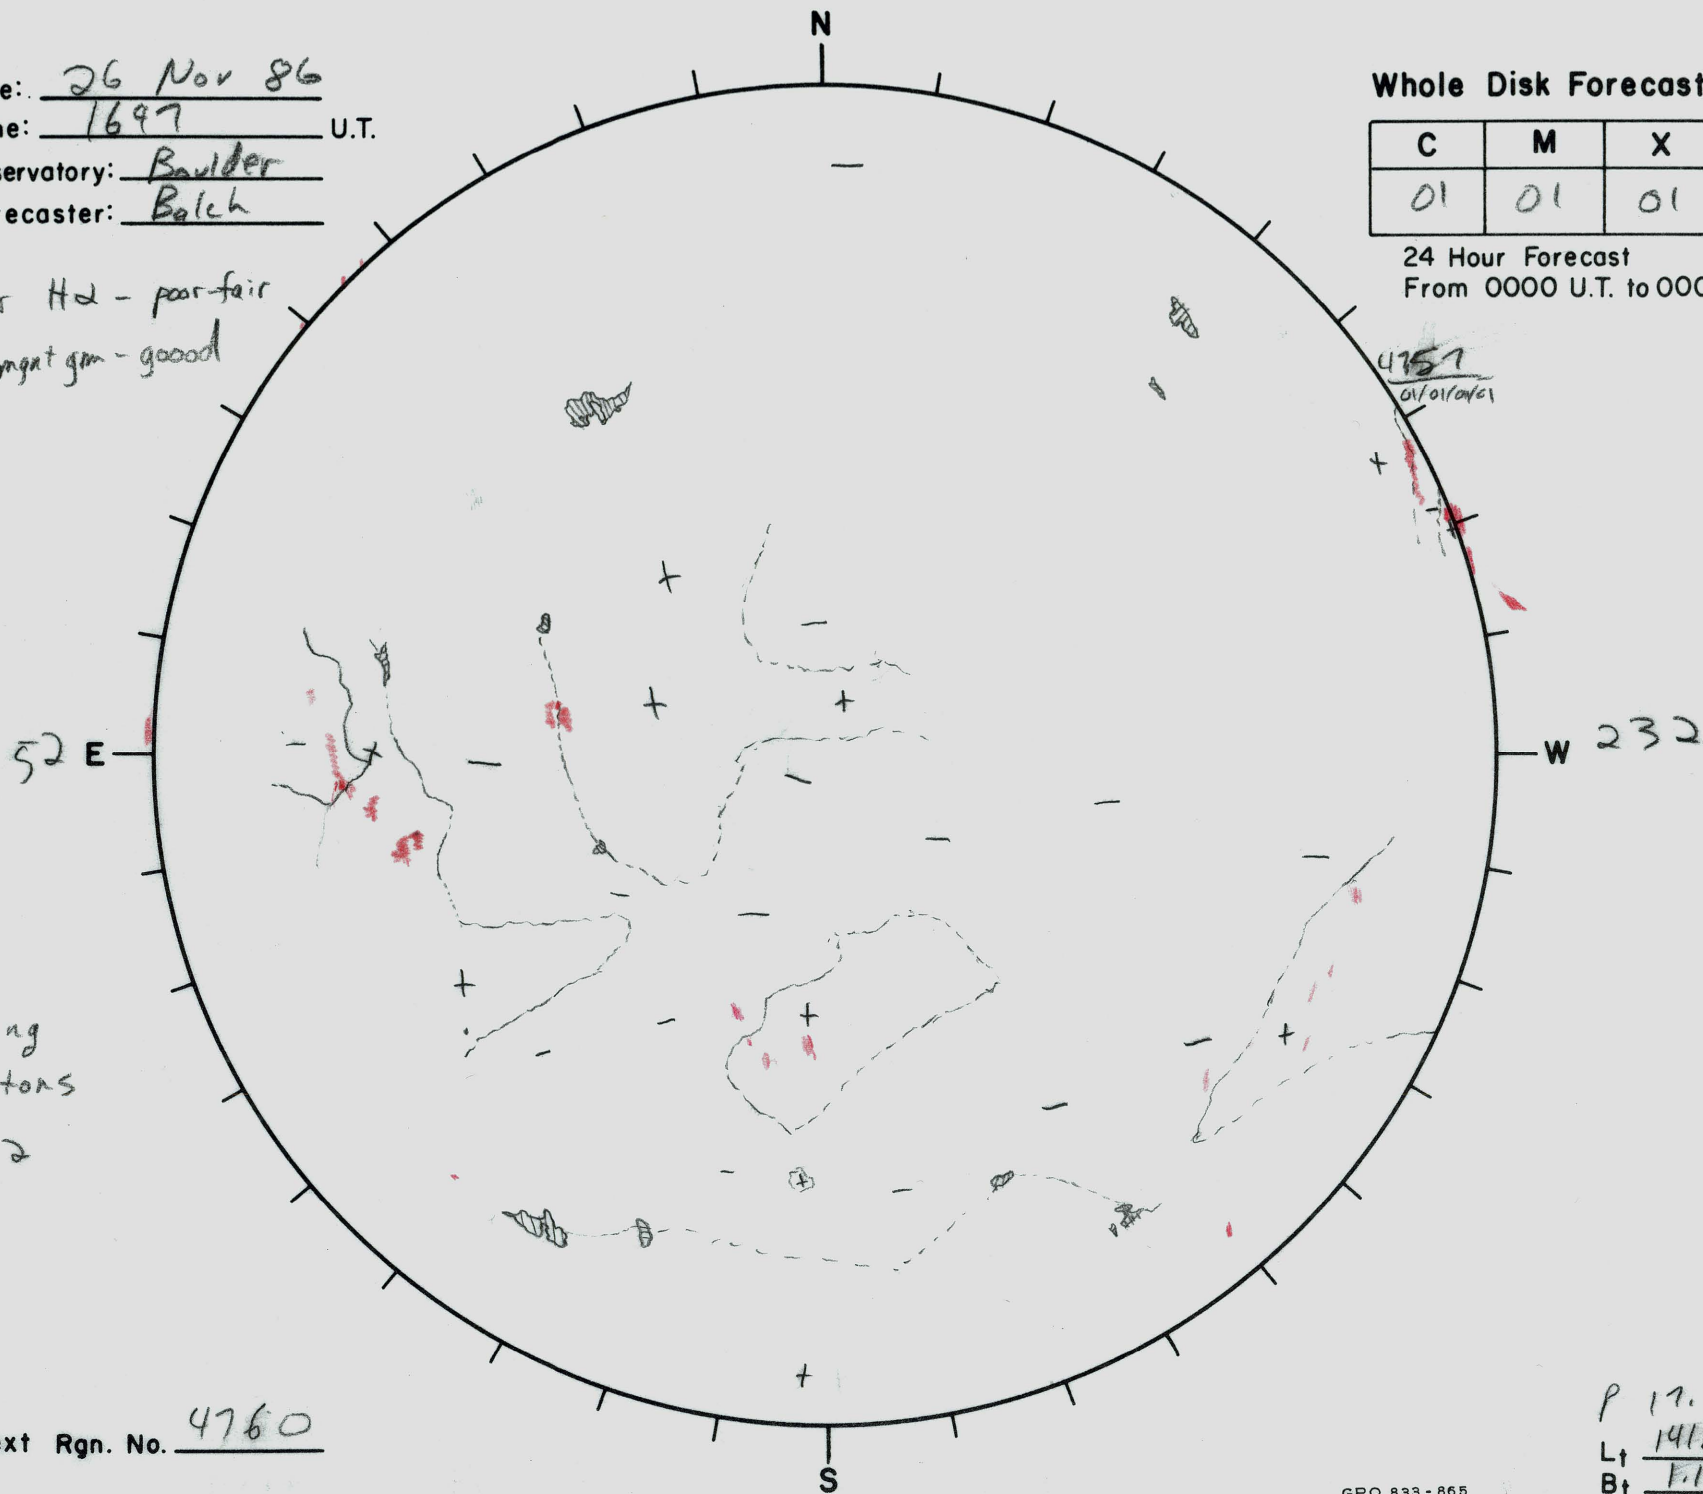

Date: 26 Nov 86
 Time: 1647 U.T.
 Observatory: Boulder
 Forecaster: Batch

Whole Disk Forecast

C	M	X	P
01	01	01	01

24 Hour Forecast
 From 0000 U.T. to 0000 U.T.

Boulder Hd - poor-fair
 Kitt Pk mnt gm - good

Returning
 Carringtons
 12-52

Next Rgn. No. 4760

P 17.8
 L $\frac{141.6}{1.1}$
 B $\frac{1.1}{1.1}$