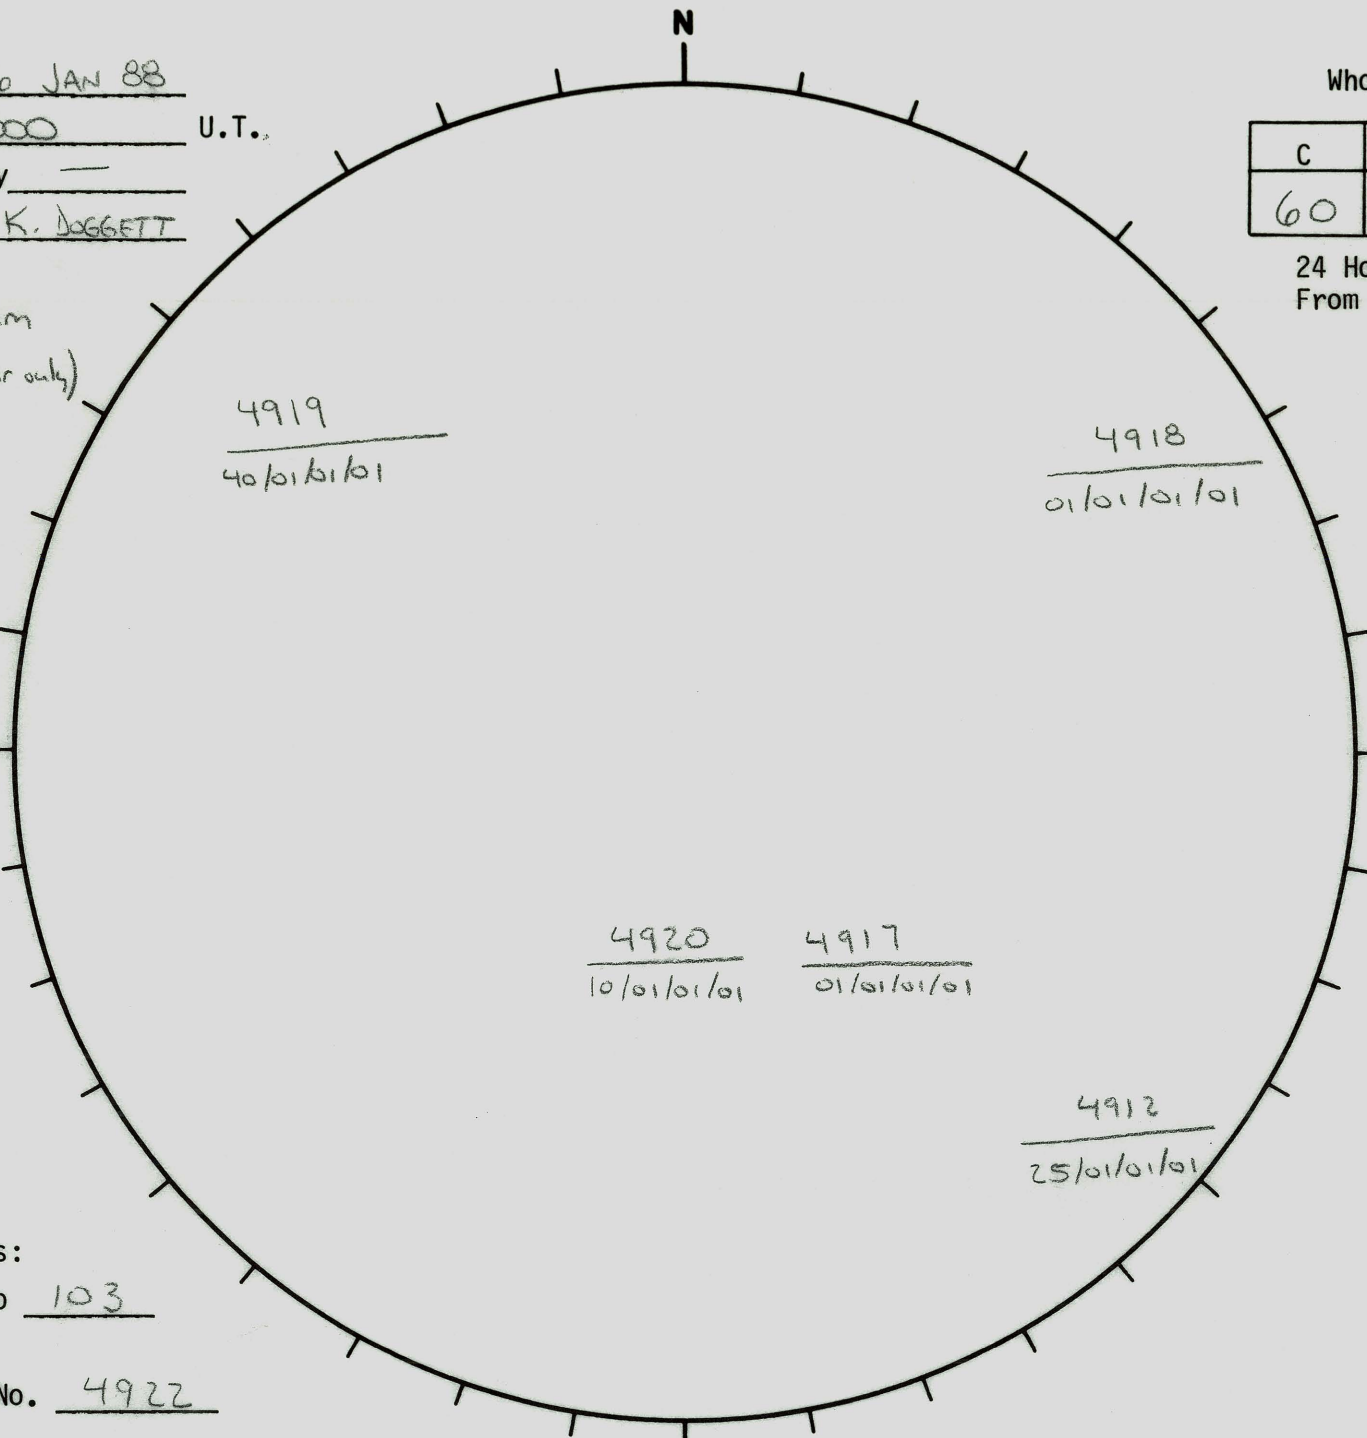

Date: 06 JAN 88  
 Time: 0000 U.T.  
 Observatory —  
 Forecaster K. DOGGETT

Whole Disk Forecast

C	M	X	P
60	01	01	01

24 Hour Forecast  
 From 0000 U.T. to 0000 U.T.

KPNO Magnetogram  
 (SEWIS monitor only)

Returning Carringtons:  
063 to 103

Next Rgn. No. 4922

L<sub>t</sub> 192.5  
B<sub>t</sub> -3.6  
P<sub>t</sub> -0.0

S  
 193