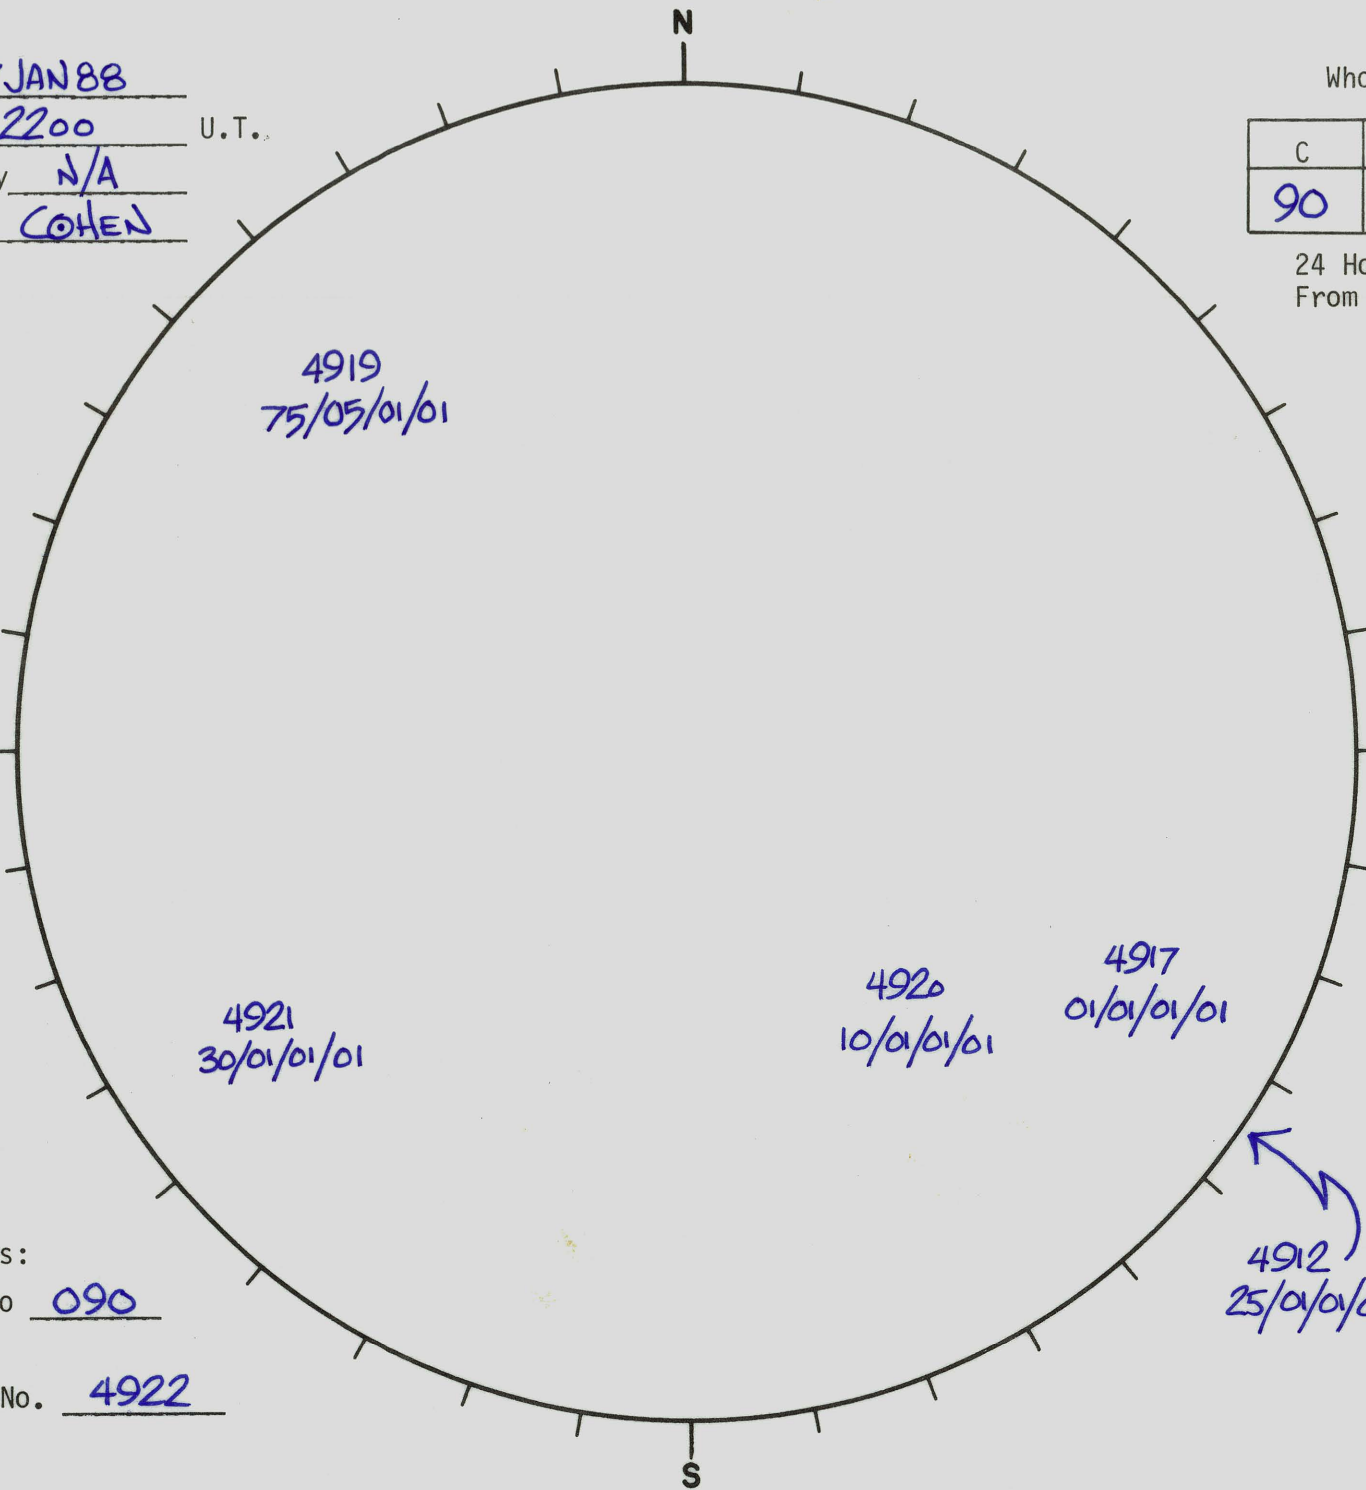

Date: 7 JAN 88
 Time: 2200 U.T.
 Observatory: N/A
 Forecaster: COHEN

Whole Disk Forecast

C	M	X	P
90	05	01	01

24 Hour Forecast
 From 0000 U.T. to 0000 U.T.

NO
DATA

077°

E

W

257°

Returning
Carringtons:

050 to 090

Next Rgn. No. 4922

4912
25/01/01/01

L_t 167.3
B_t -3.8
P_t -1.0

S