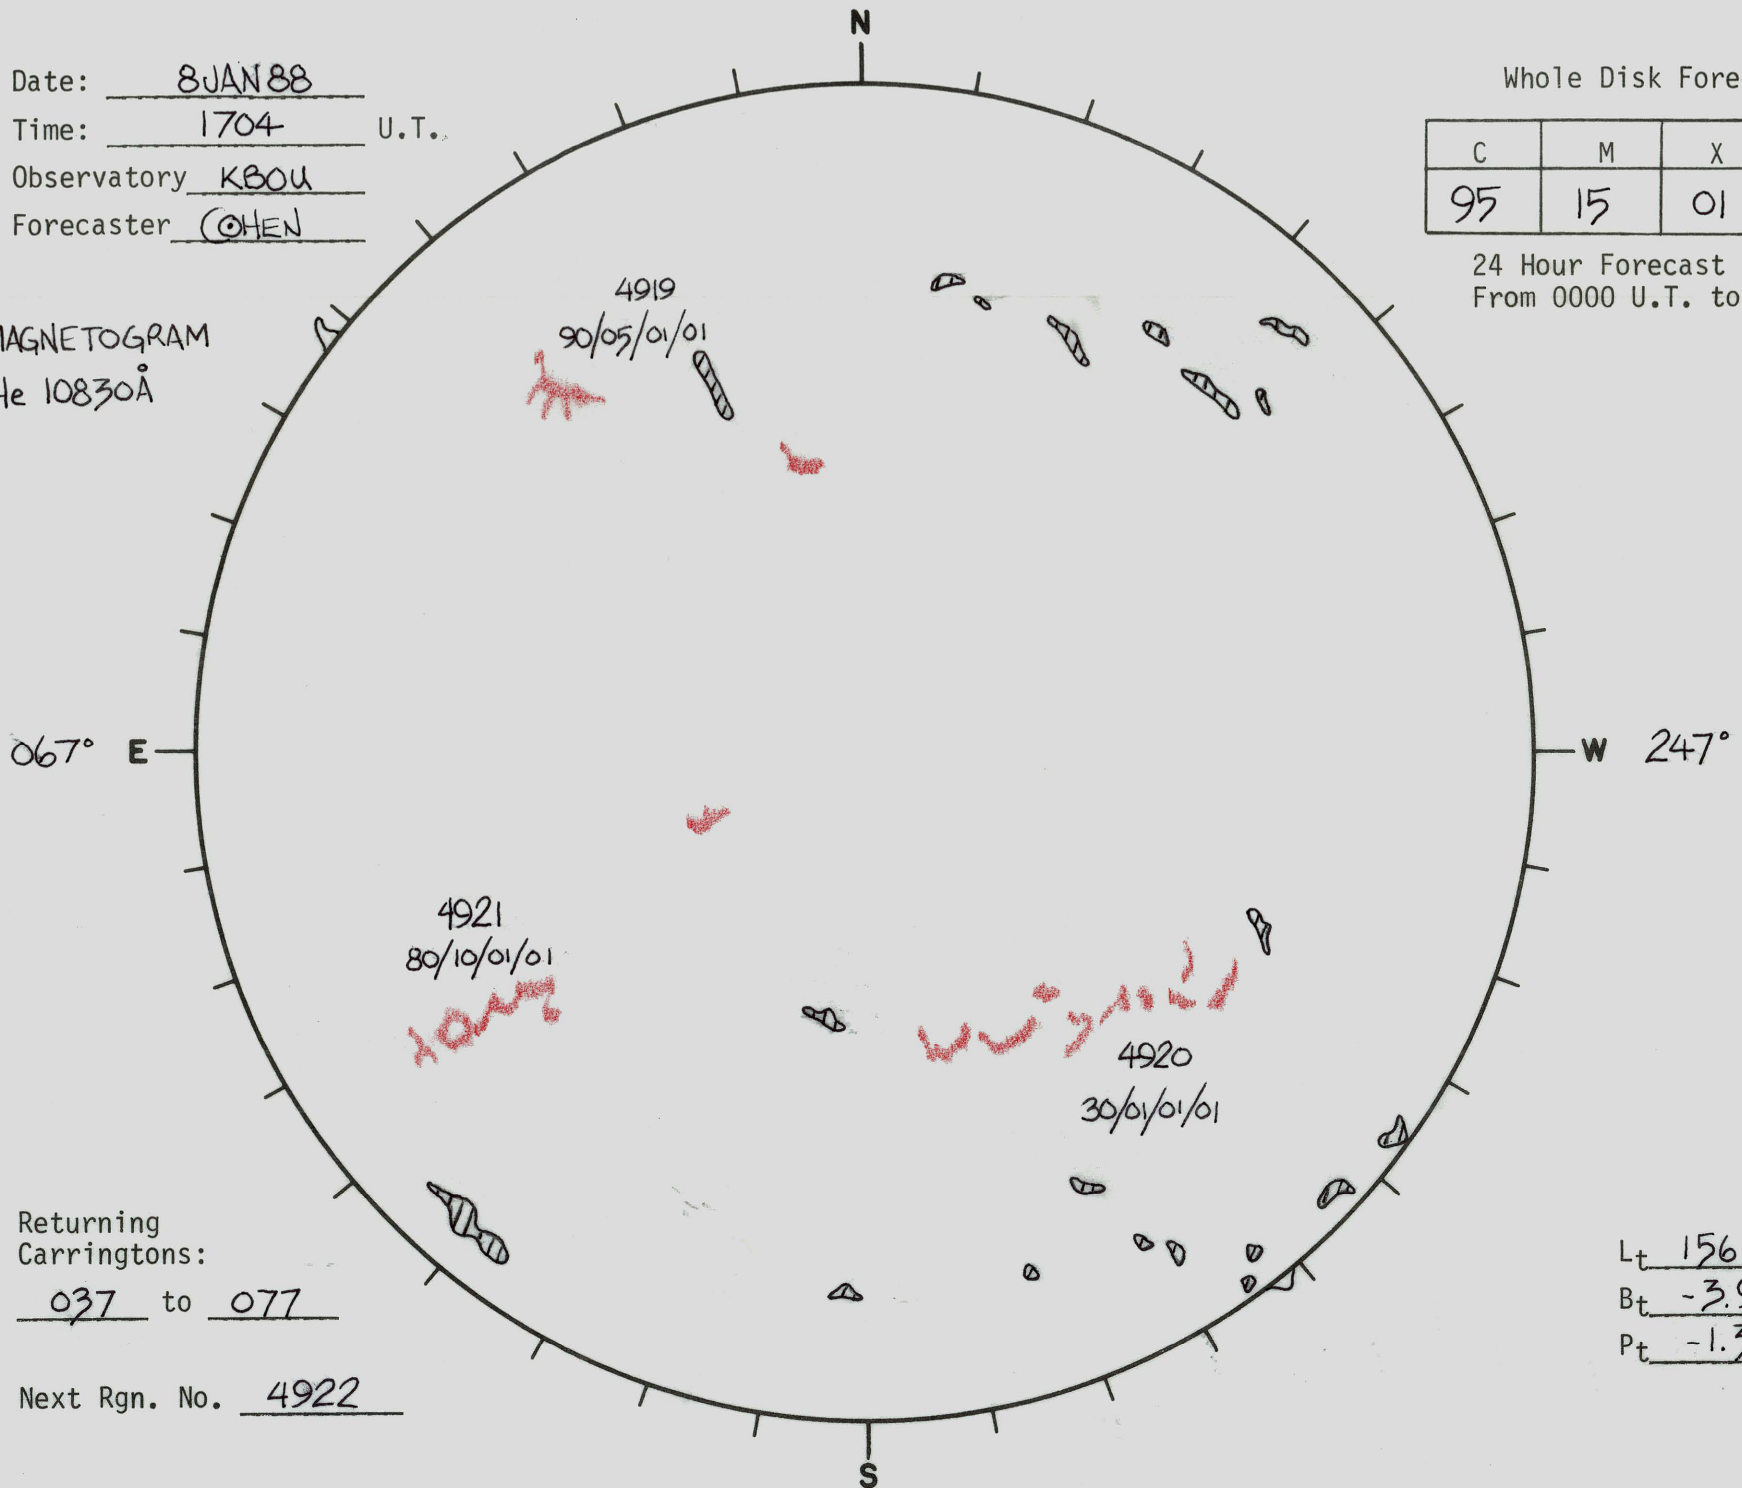

Date: 8JAN88
Time: 1704 U.T.
Observatory KBOU
Forecaster COHEN

Whole Disk Forecast

C	M	X	P
95	15	01	01

24 Hour Forecast
From 0000 U.T. to 0000 U.T.

- NO MAGNETOGRAM
- NO He 10830Å

Returning Carringtons:

037 to 077

Next Rgn. No. 4922

L_t 156.8
 B_t -3.9
 P_t -1.3