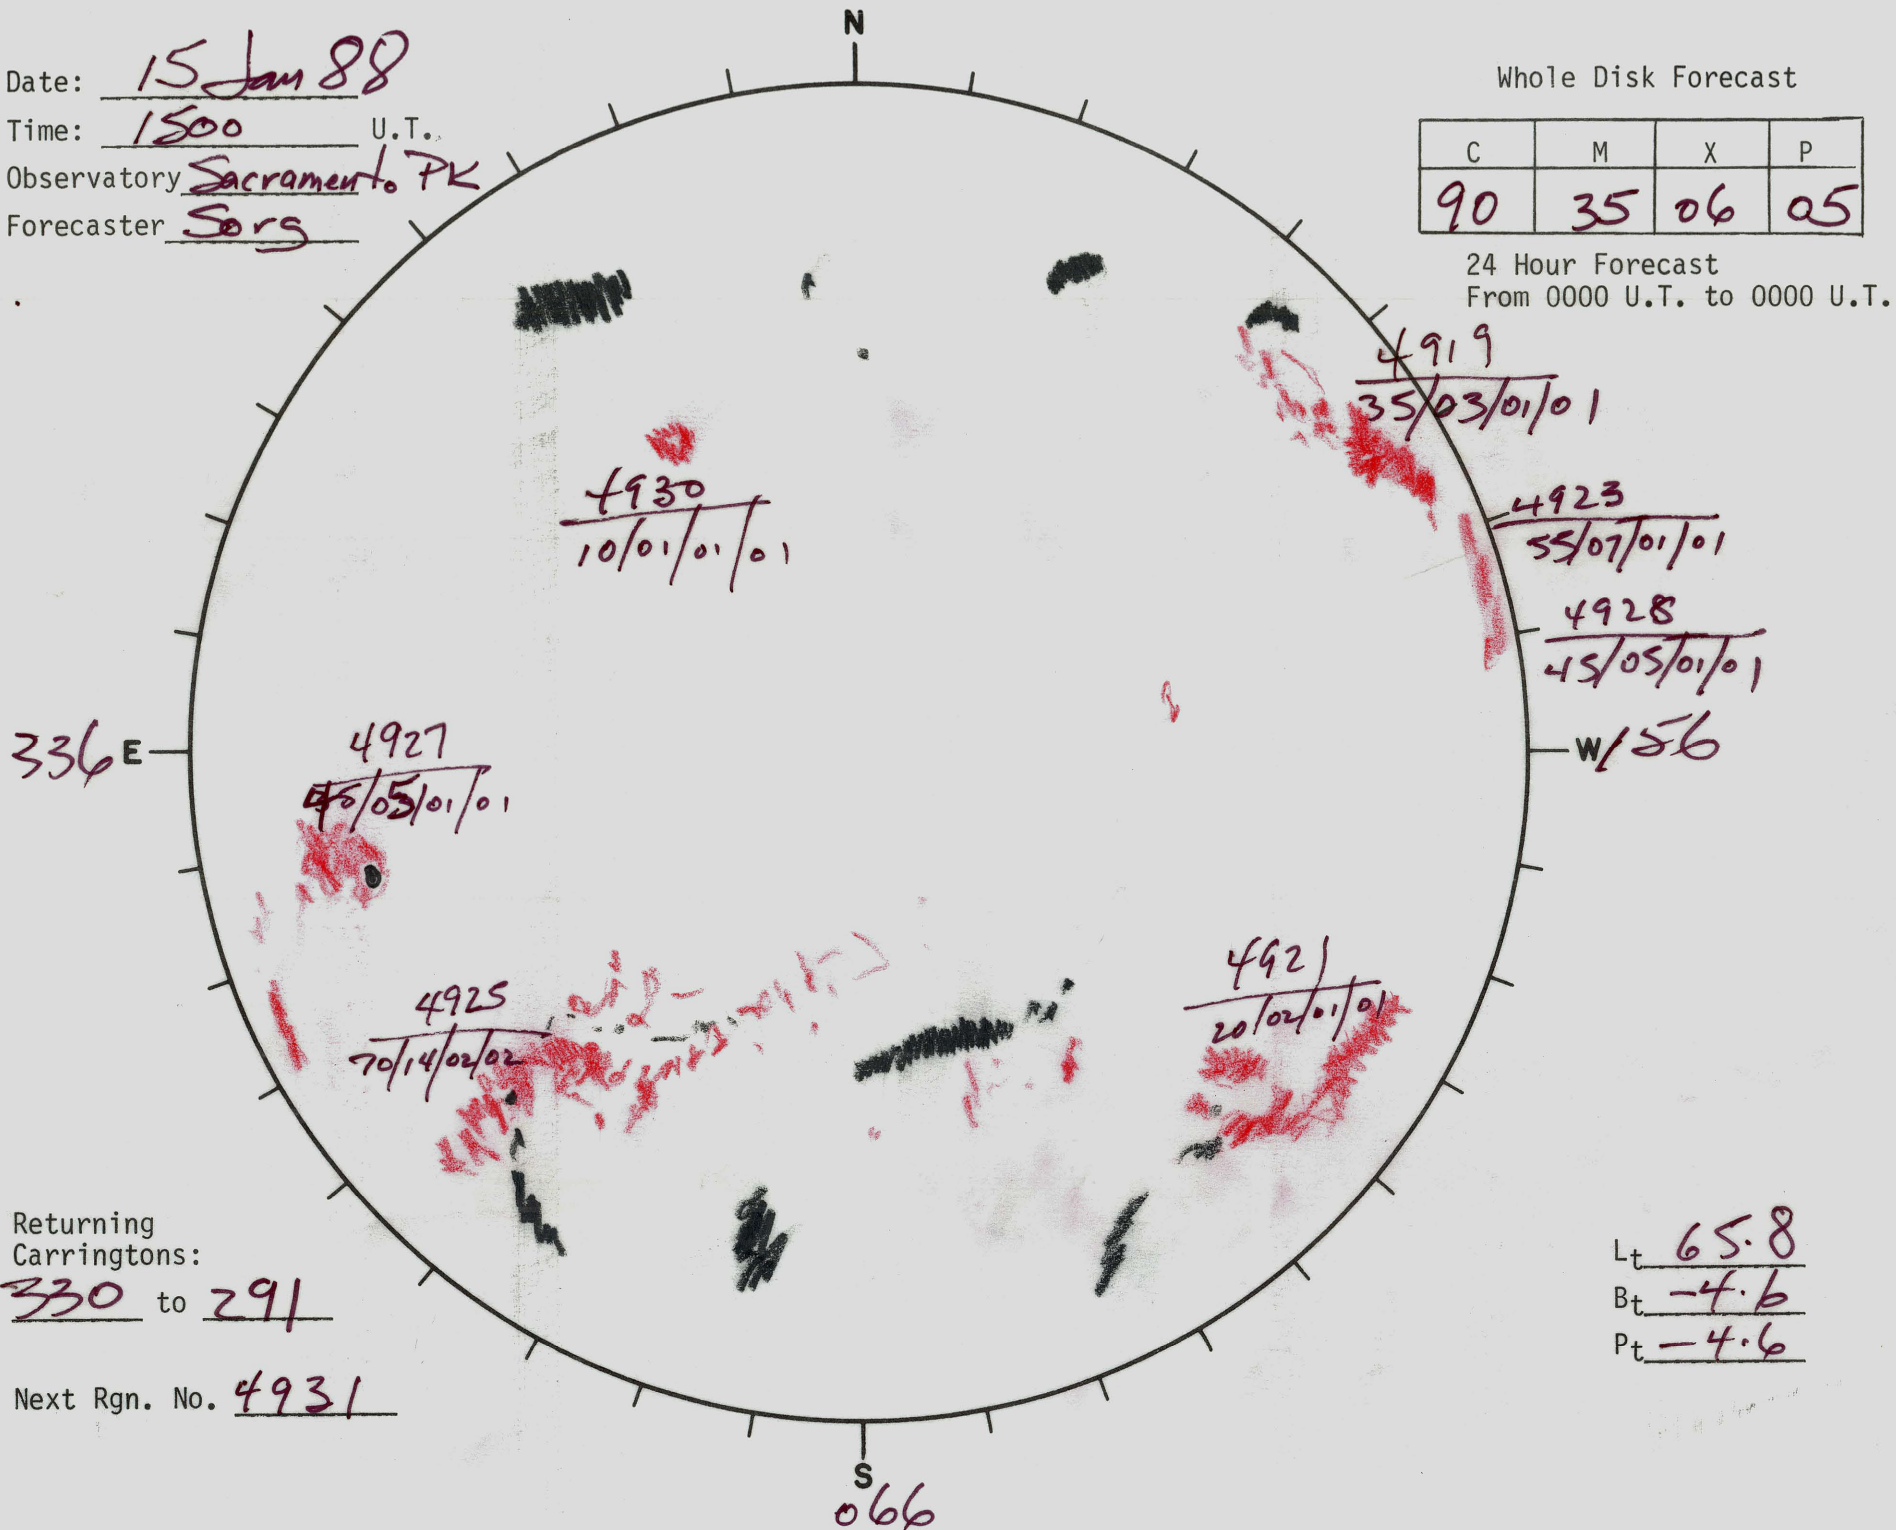

Date: 15 Jan 88
 Time: 1500 U.T..
 Observatory Sacramento PK
 Forecaster Sorg

Whole Disk Forecast

C	M	X	P
90	35	06	05

24 Hour Forecast
 From 0000 U.T. to 0000 U.T.

Returning Carringtons:
330 to 291

Next Rgn. No. 4931

L_t 65.8
 B_t -4.6
 P_t -4.6