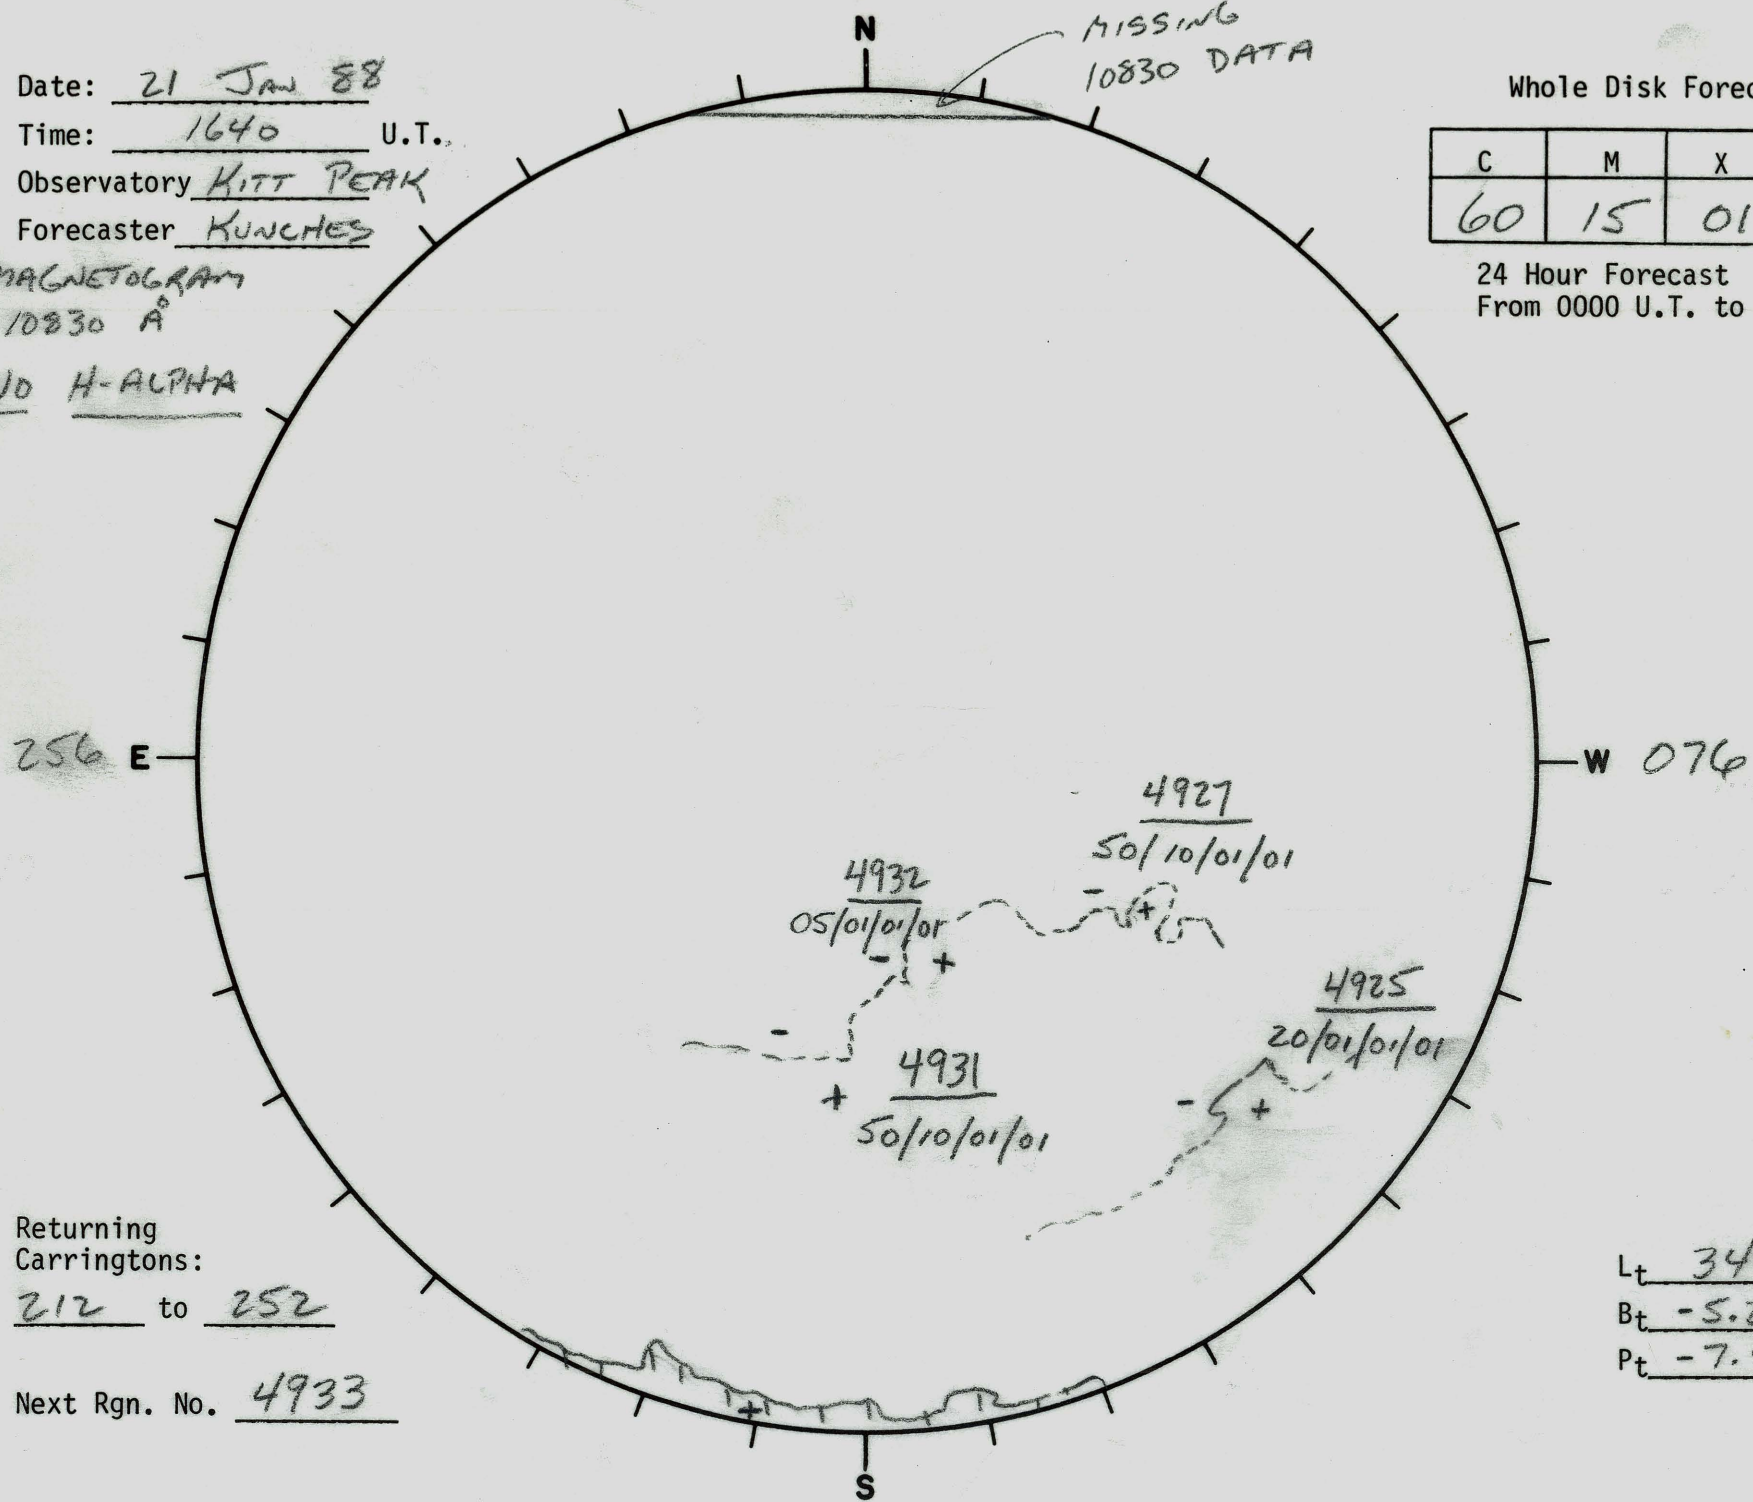

Date: 21 Jan 88
 Time: 1640 U.T.
 Observatory KITT PEAK
 Forecaster KUNCHES

MAGNETOGRAM
10830 Å
NO H-ALPHA

Whole Disk Forecast

C	M	X	P
60	15	01	01

24 Hour Forecast
 From 0000 U.T. to 0000 U.T.

Returning Carringtons:
212 to 252

Next Rgn. No. 4933

L_t 346
B_t -5.2
P_t -7.4

MISSING
 10830 DATA

256 E

W 076

S