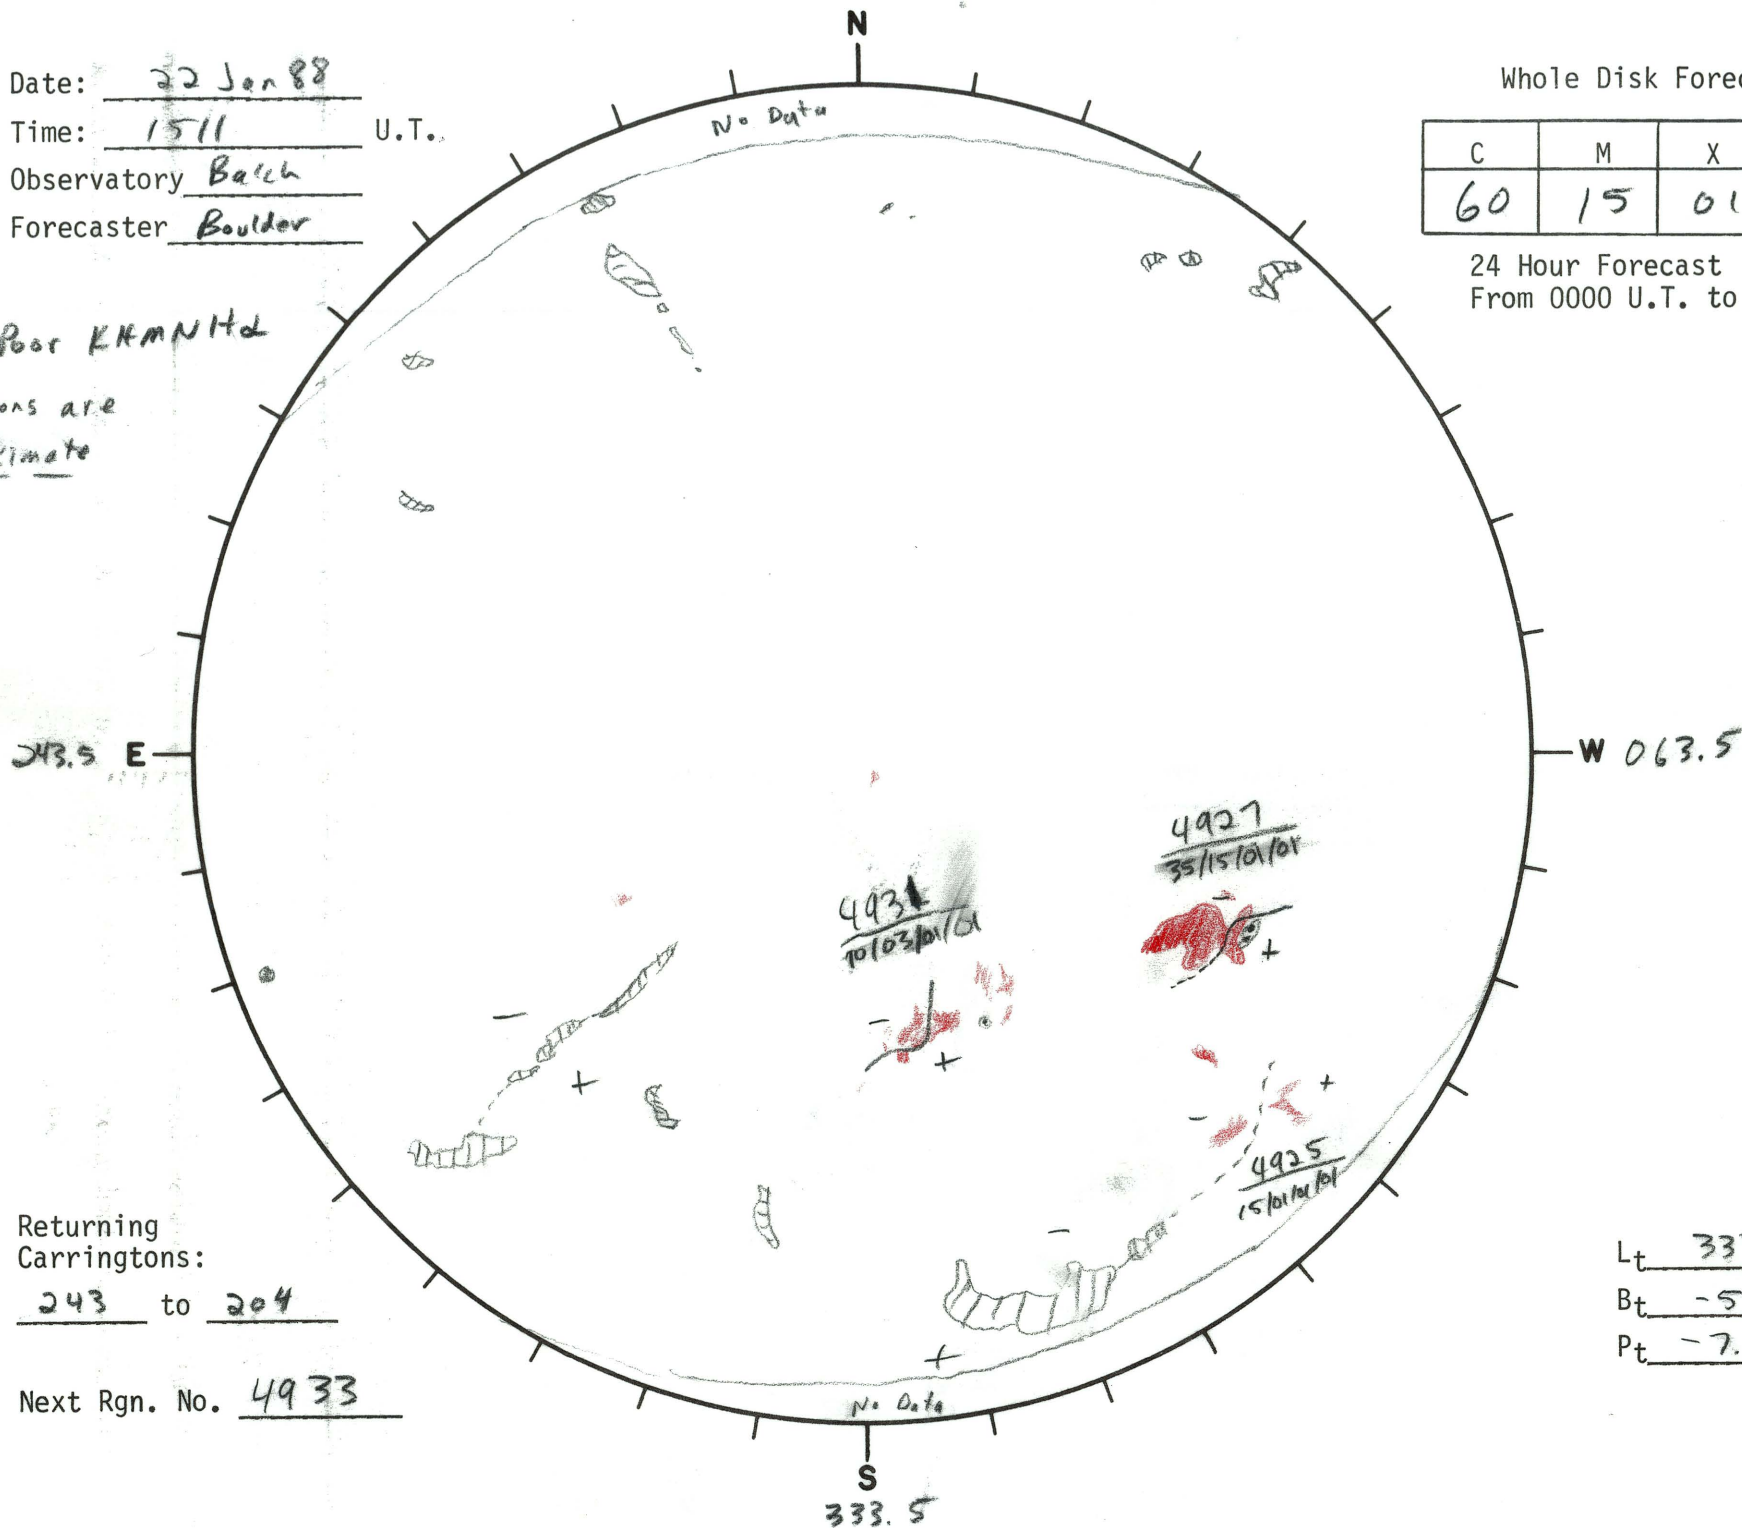

Date: 22 Jan 88
 Time: 1511 U.T.
 Observatory Balch
 Forecaster Boulder

Whole Disk Forecast

C	M	X	P
60	15	01	01

24 Hour Forecast
 From 0000 U.T. to 0000 U.T.

Very Poor KRMNHd
 Locations are
 approximate

Returning Carringtons:
243 to 204

Next Rgn. No. 4933

Lt 333.5
 Bt -5.2
 Pt -7.9