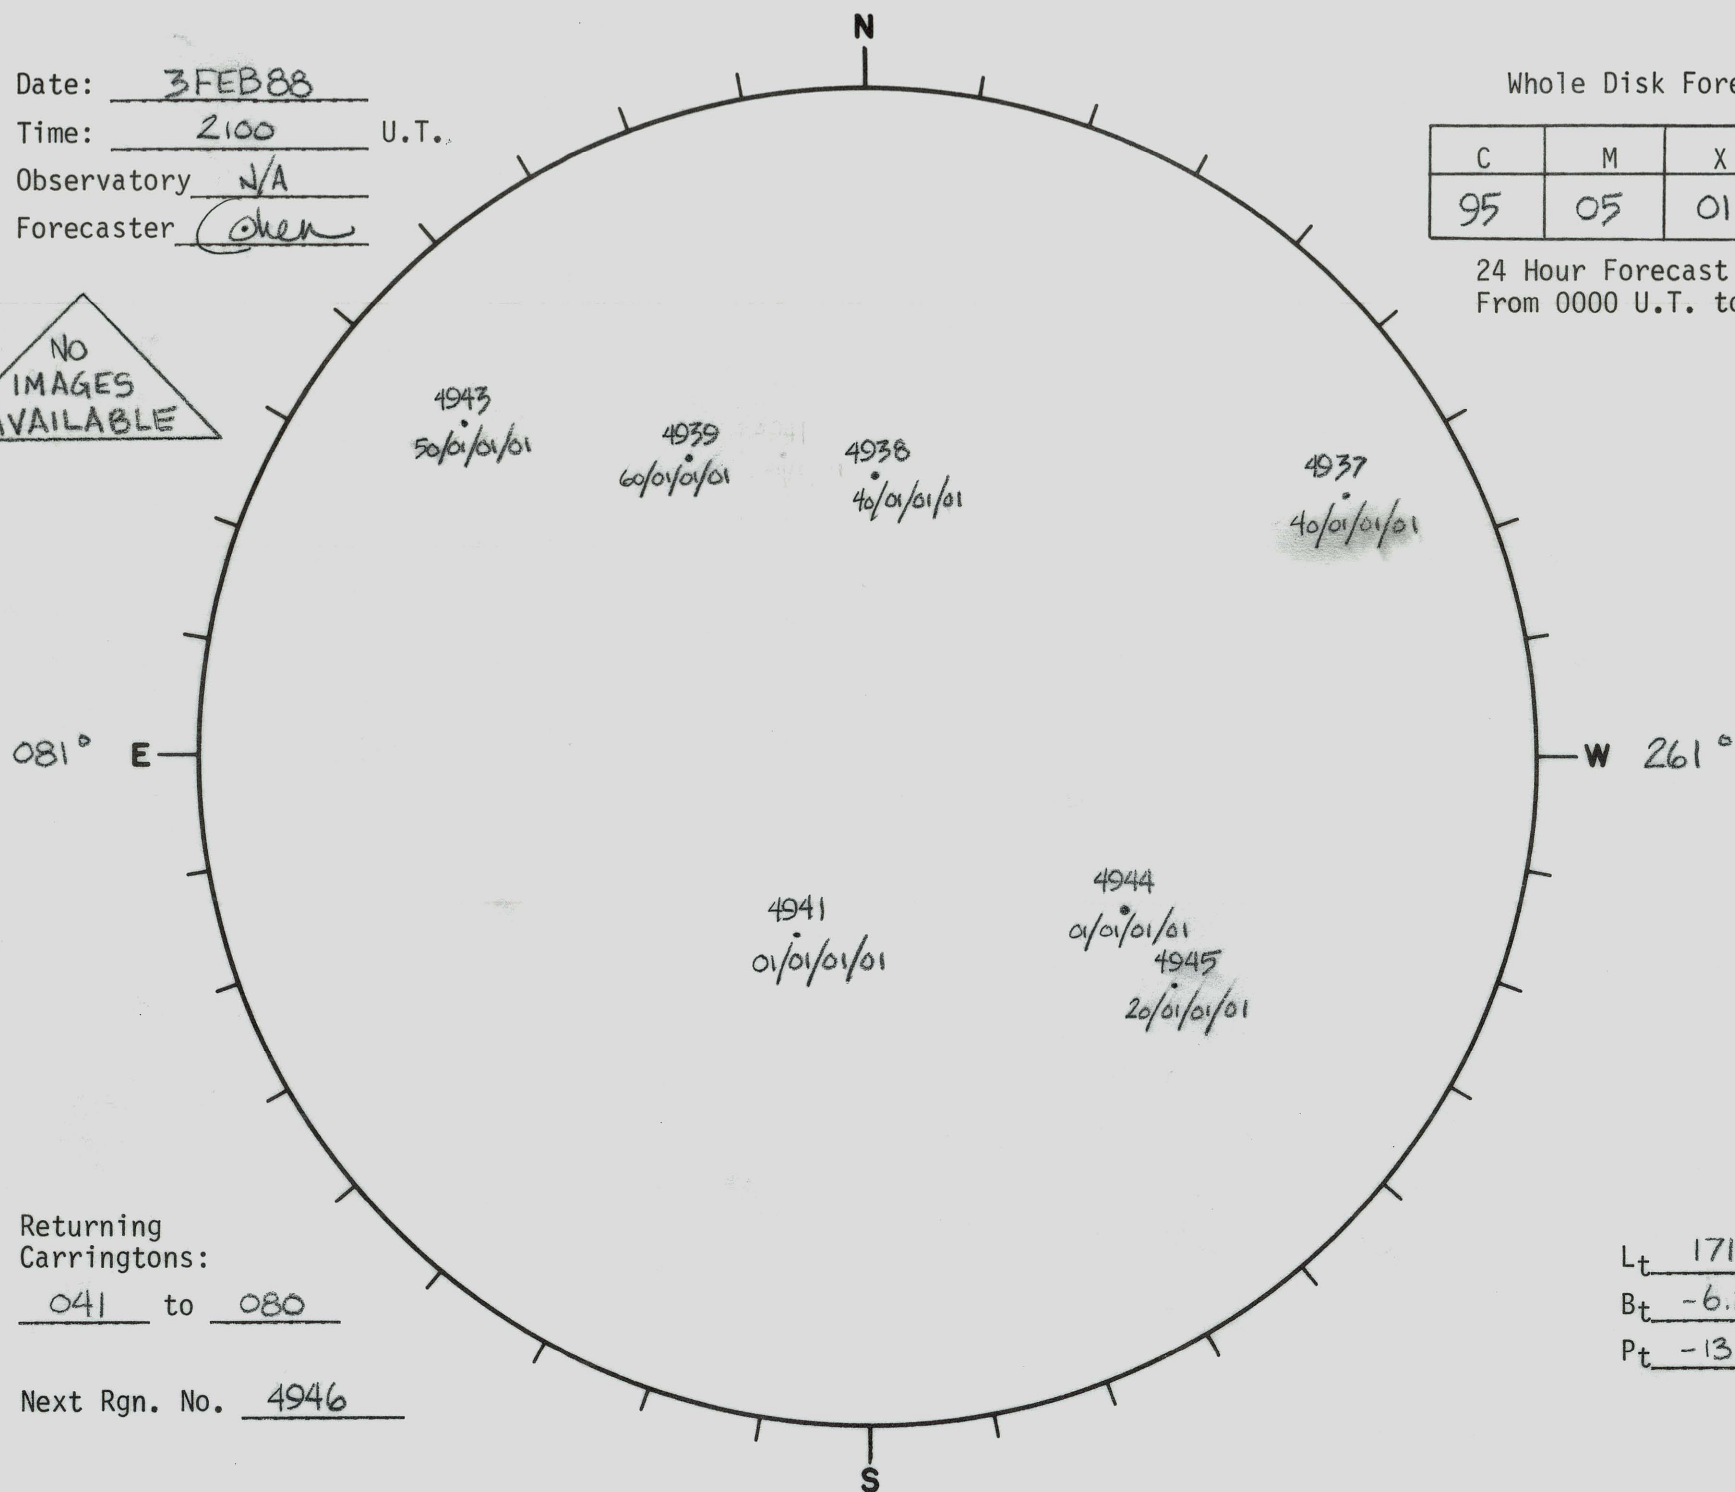

Date: 3 FEB 88
Time: 2100 U.T.
Observatory N/A
Forecaster Cohen

Whole Disk Forecast

C	M	X	P
95	05	01	01

24 Hour Forecast
From 0000 U.T. to 0000 U.T.

NO
IMAGES
AVAILABLE

Returning
Carringtons:

041 to 080

Next Rgn. No. 4946

L_t 171°
B_t -6.2°
P_t -13.1°