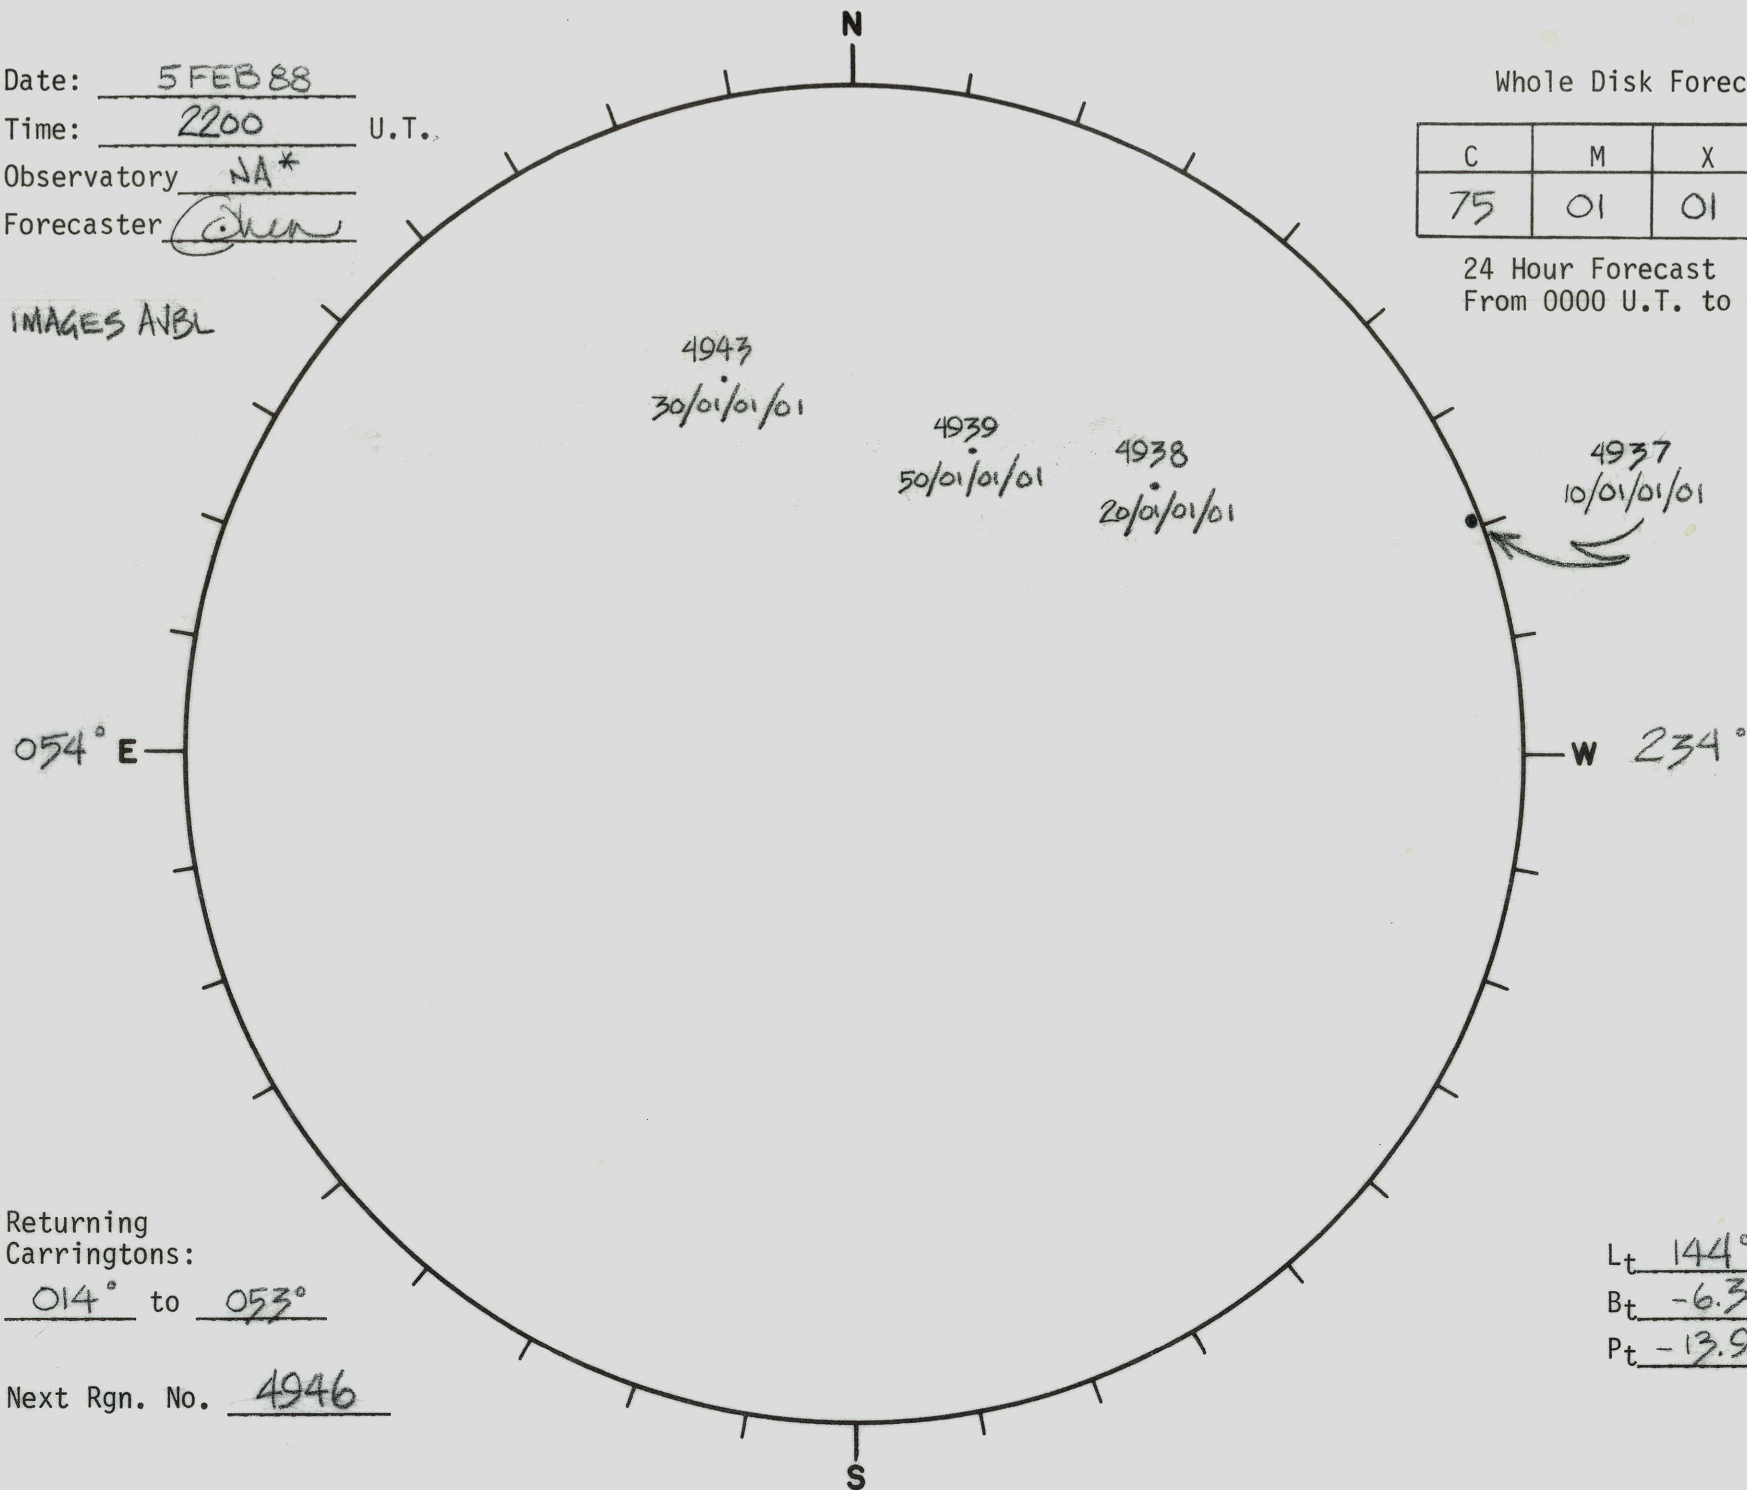

Date: 5 FEB 88  
Time: 2200 U.T.  
Observatory NA\*  
Forecaster Chun

Whole Disk Forecast

C	M	X	P
75	01	01	01

24 Hour Forecast  
From 0000 U.T. to 0000 U.T.

\* NO IMAGES AIBL

Returning  
Carringtons:

014° to 053°

Next Rgn. No. 4946

Lt 144°  
Bt -6.3°  
Pt -13.9°