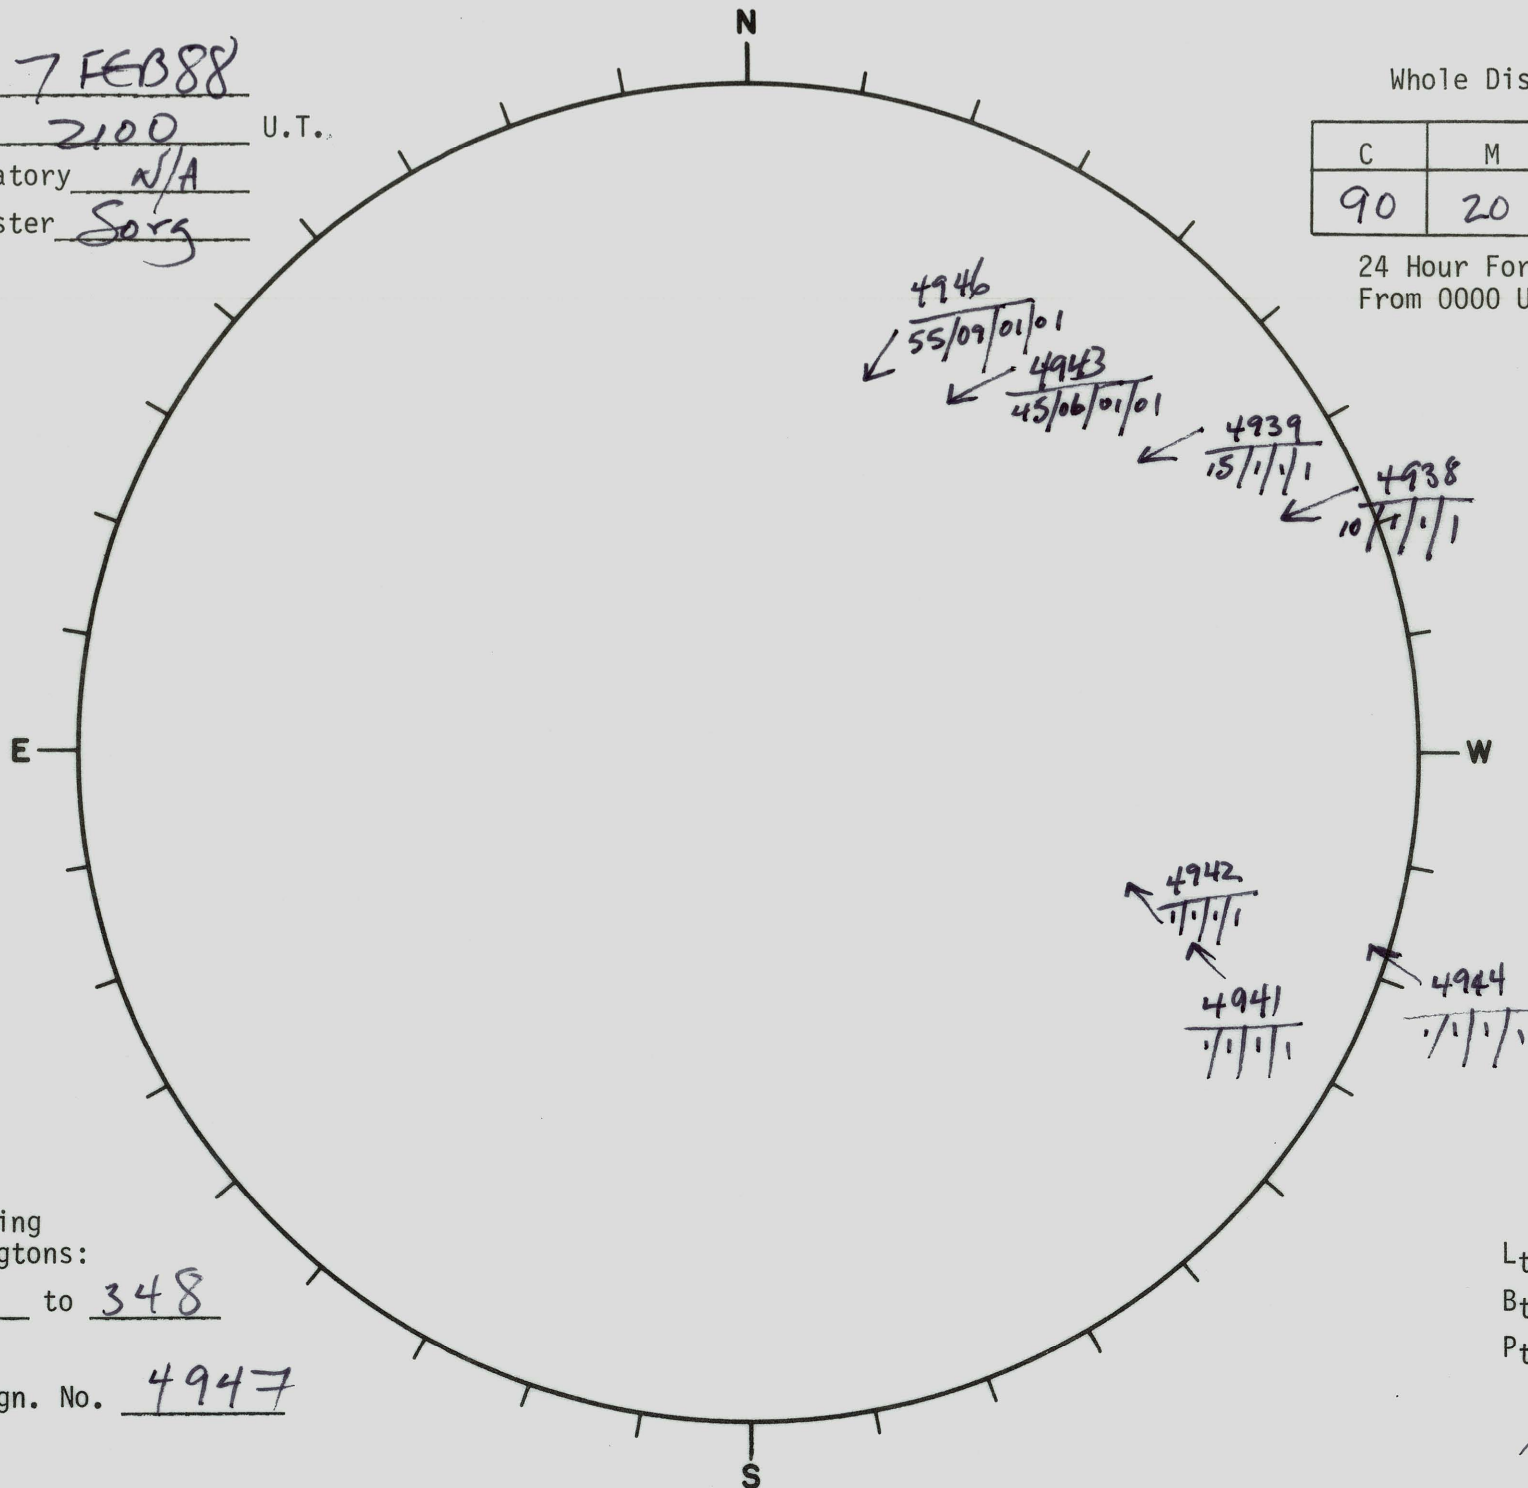

Date: 7 FEB 88
 Time: 2100 U.T.
 Observatory: N/A
 Forecaster: Sorg

Whole Disk Forecast

C	M	X	P
90	20	04	04

24 Hour Forecast
 From 0000 U.T. to 0000 U.T.

Returning Carringtons:
027 to 348

Next Rgn. No. 4947

Lt _____
 Bt _____
 Pt _____