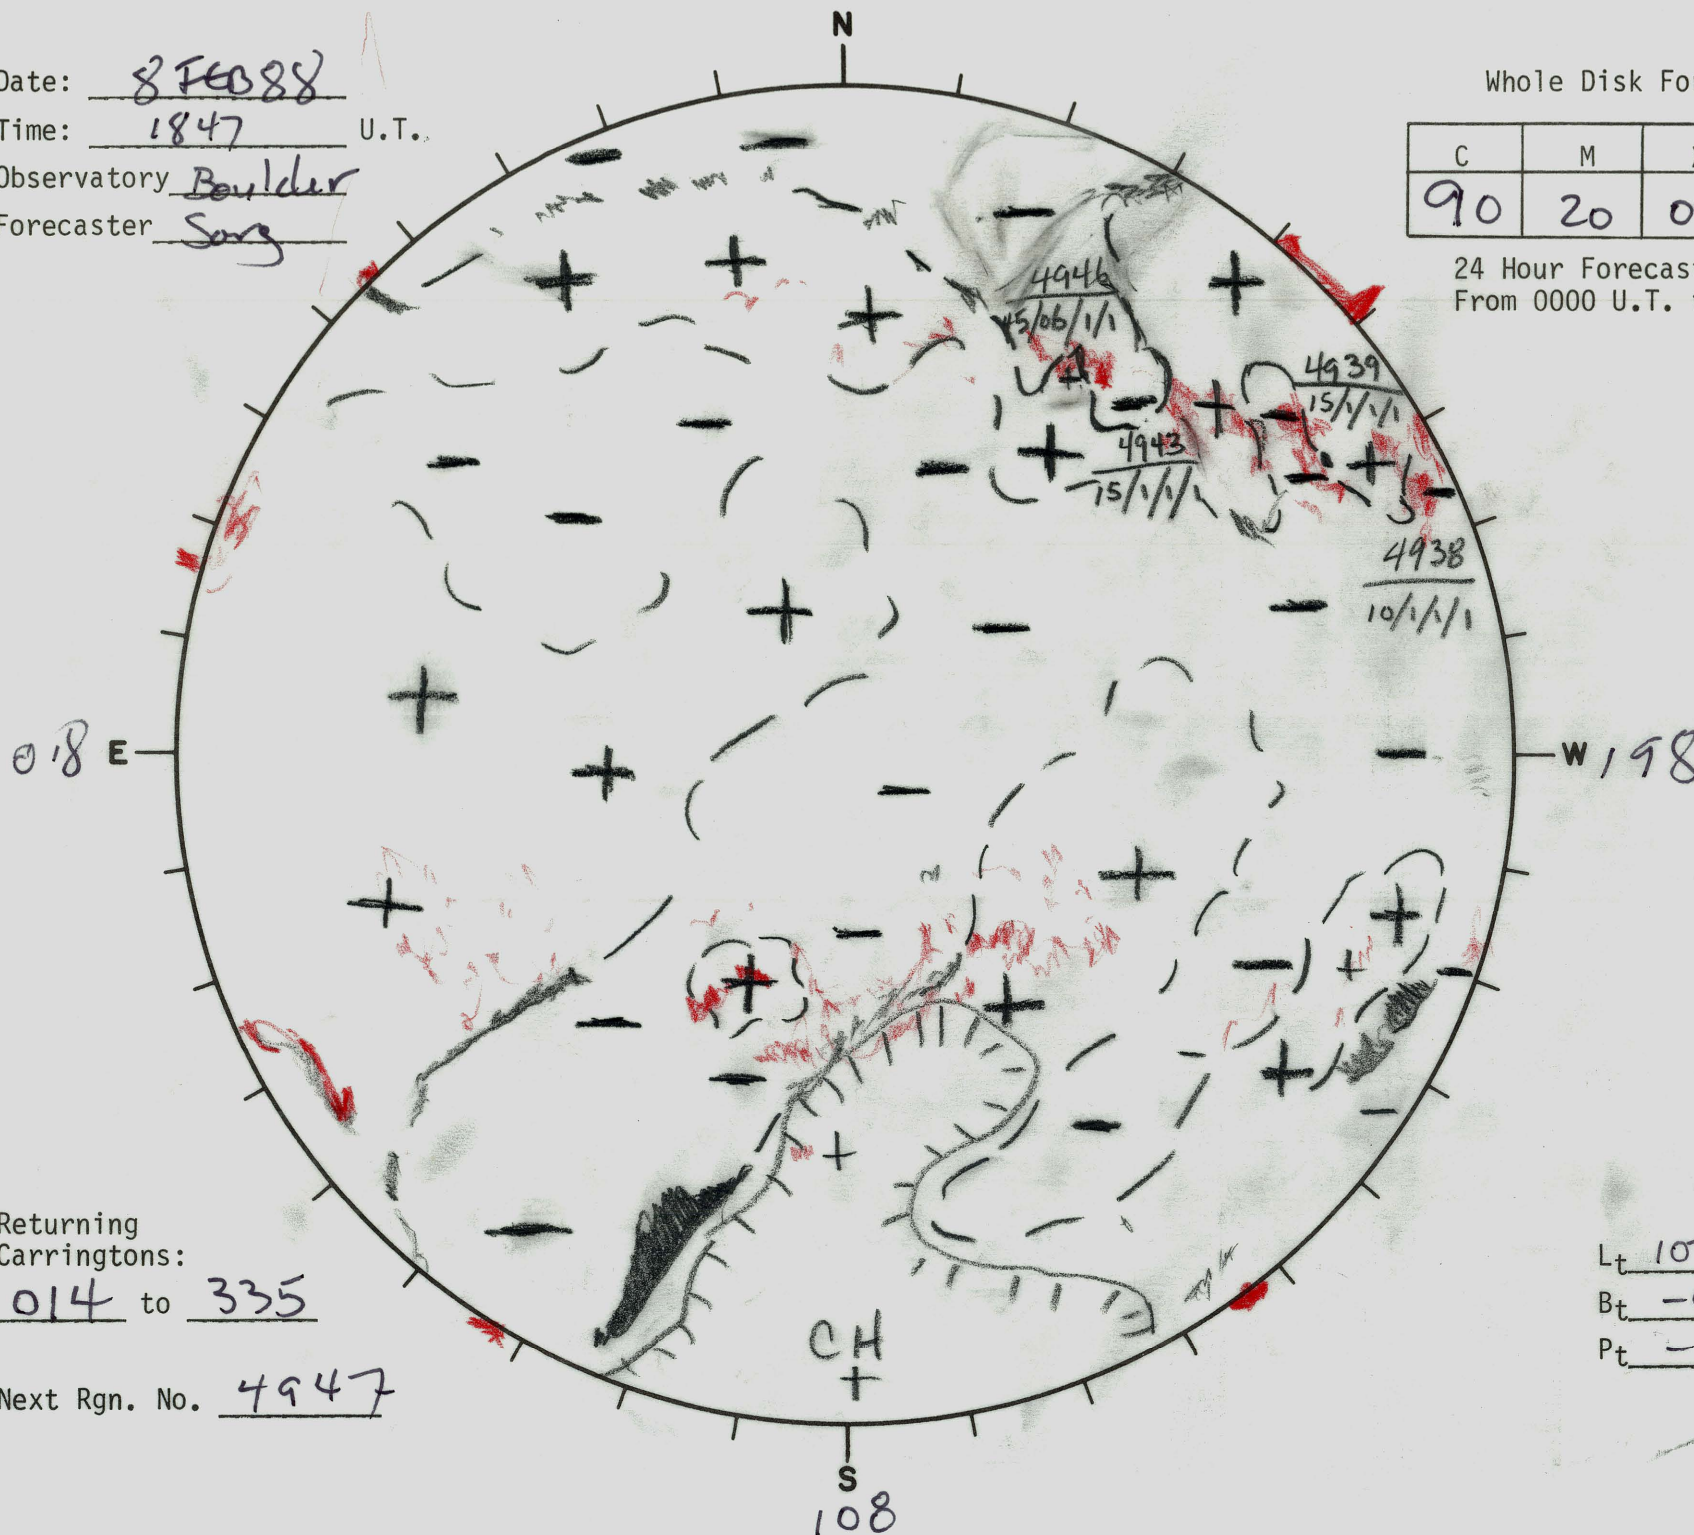

Date: 8 FEB 88
 Time: 1847 U.T.
 Observatory: Boulder
 Forecaster: Song

Whole Disk Forecast

C	M	X	P
90	20	04	04

24 Hour Forecast
 From 0000 U.T. to 0000 U.T.

Returning Carringtons:
014 to 335

Next Rgn. No. 4947

Lt 107.7
 Bt -6.5
 Pt -15.0