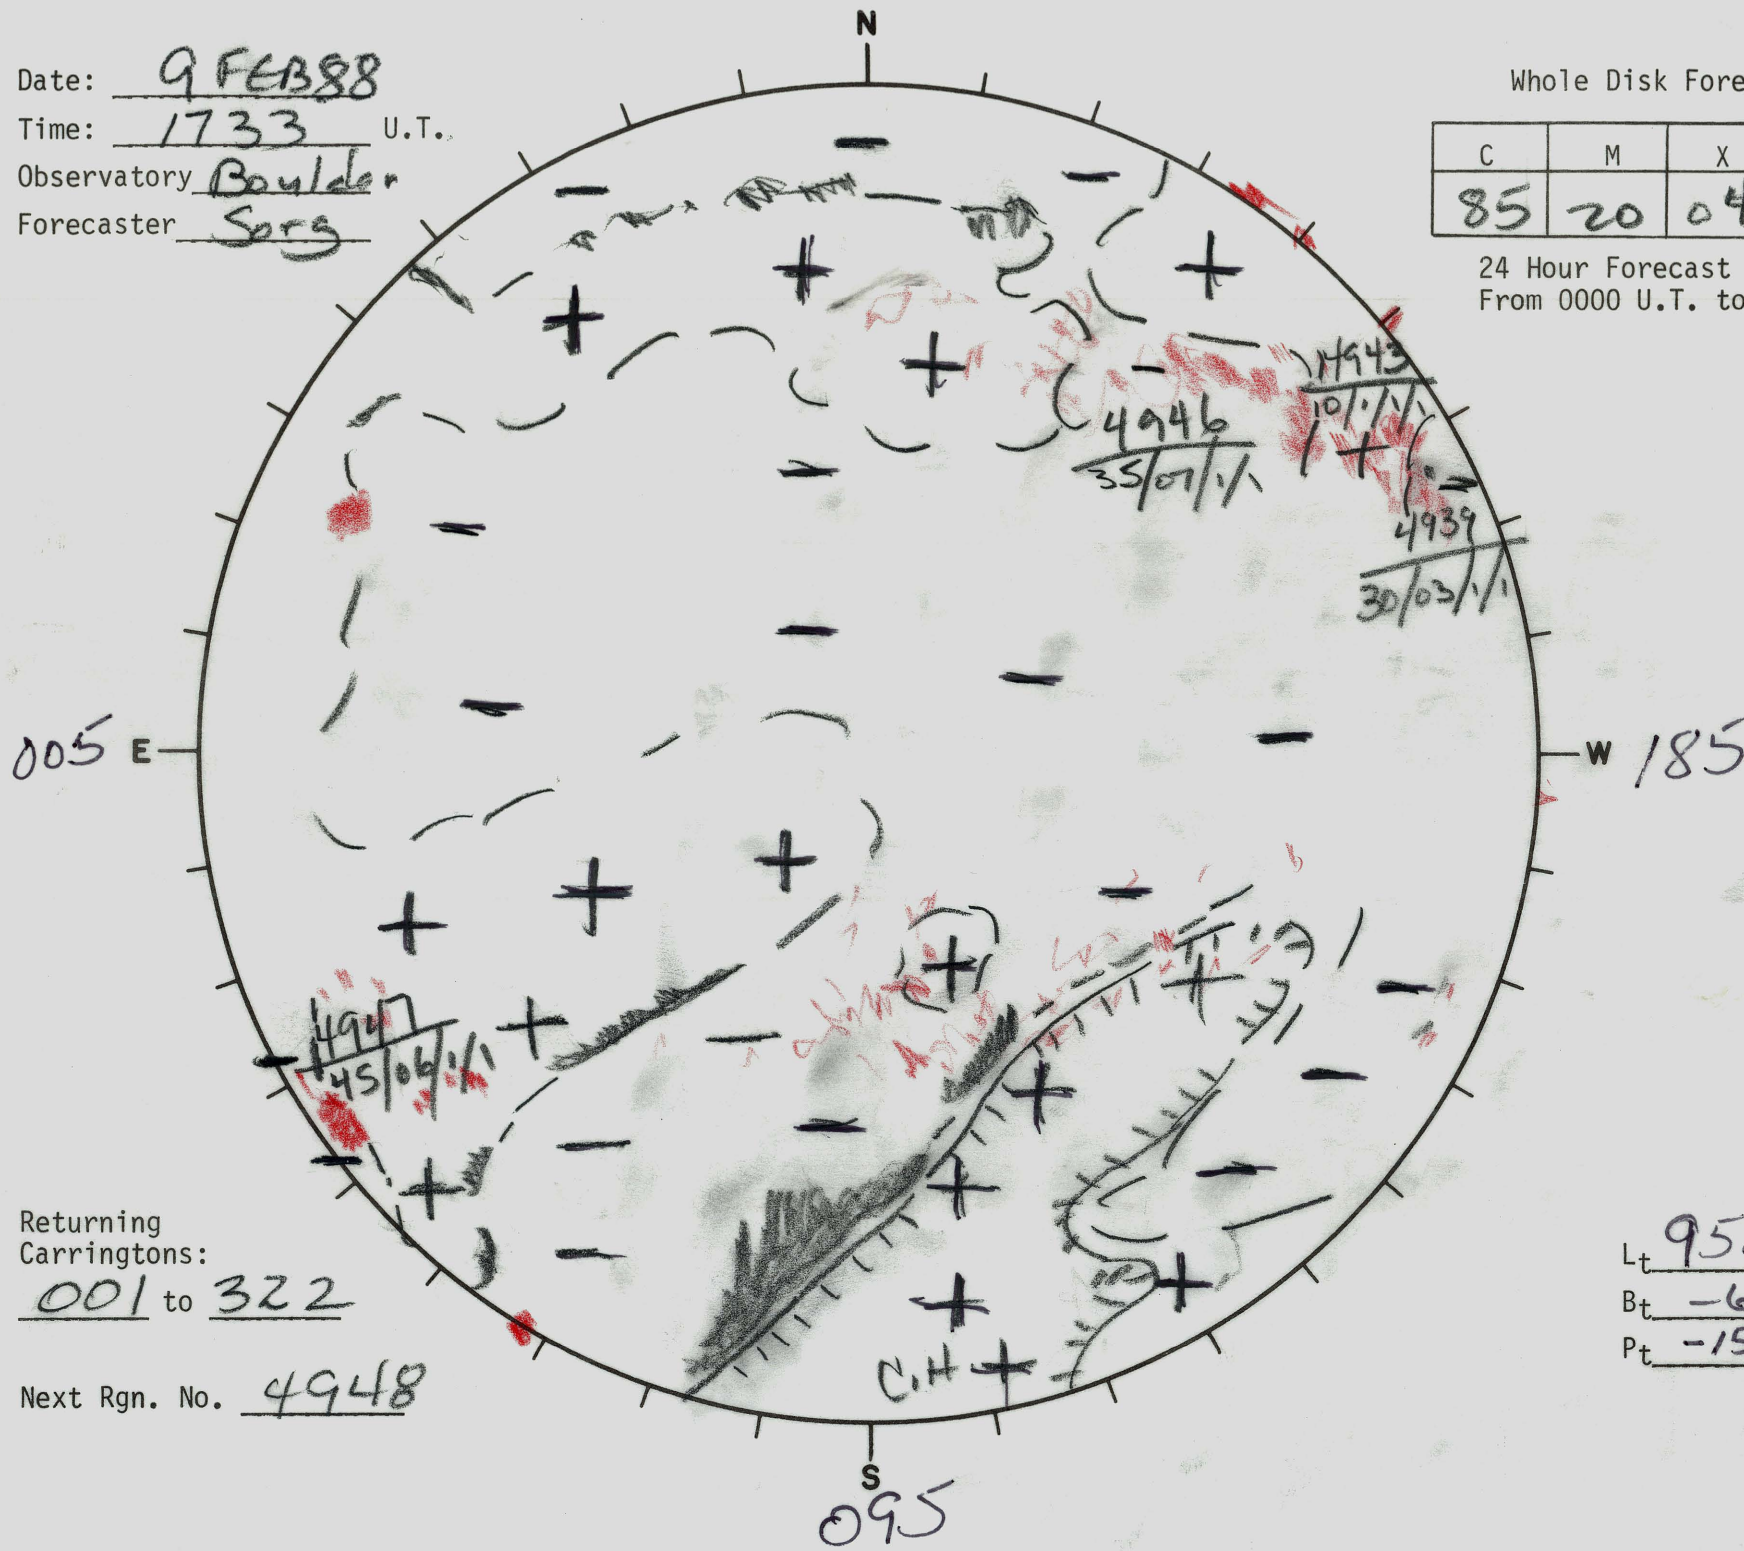

Date: 9 FEB 88
 Time: 1733 U.T.
 Observatory Boulder
 Forecaster Serg

Whole Disk Forecast

C	M	X	P
85	20	04	04

24 Hour Forecast
 From 0000 U.T. to 0000 U.T.

Returning Carringtons:
001 to 322

Next Rgn. No. 4948

L_t 95.2
 B_t -6.6
 P_t -15.3