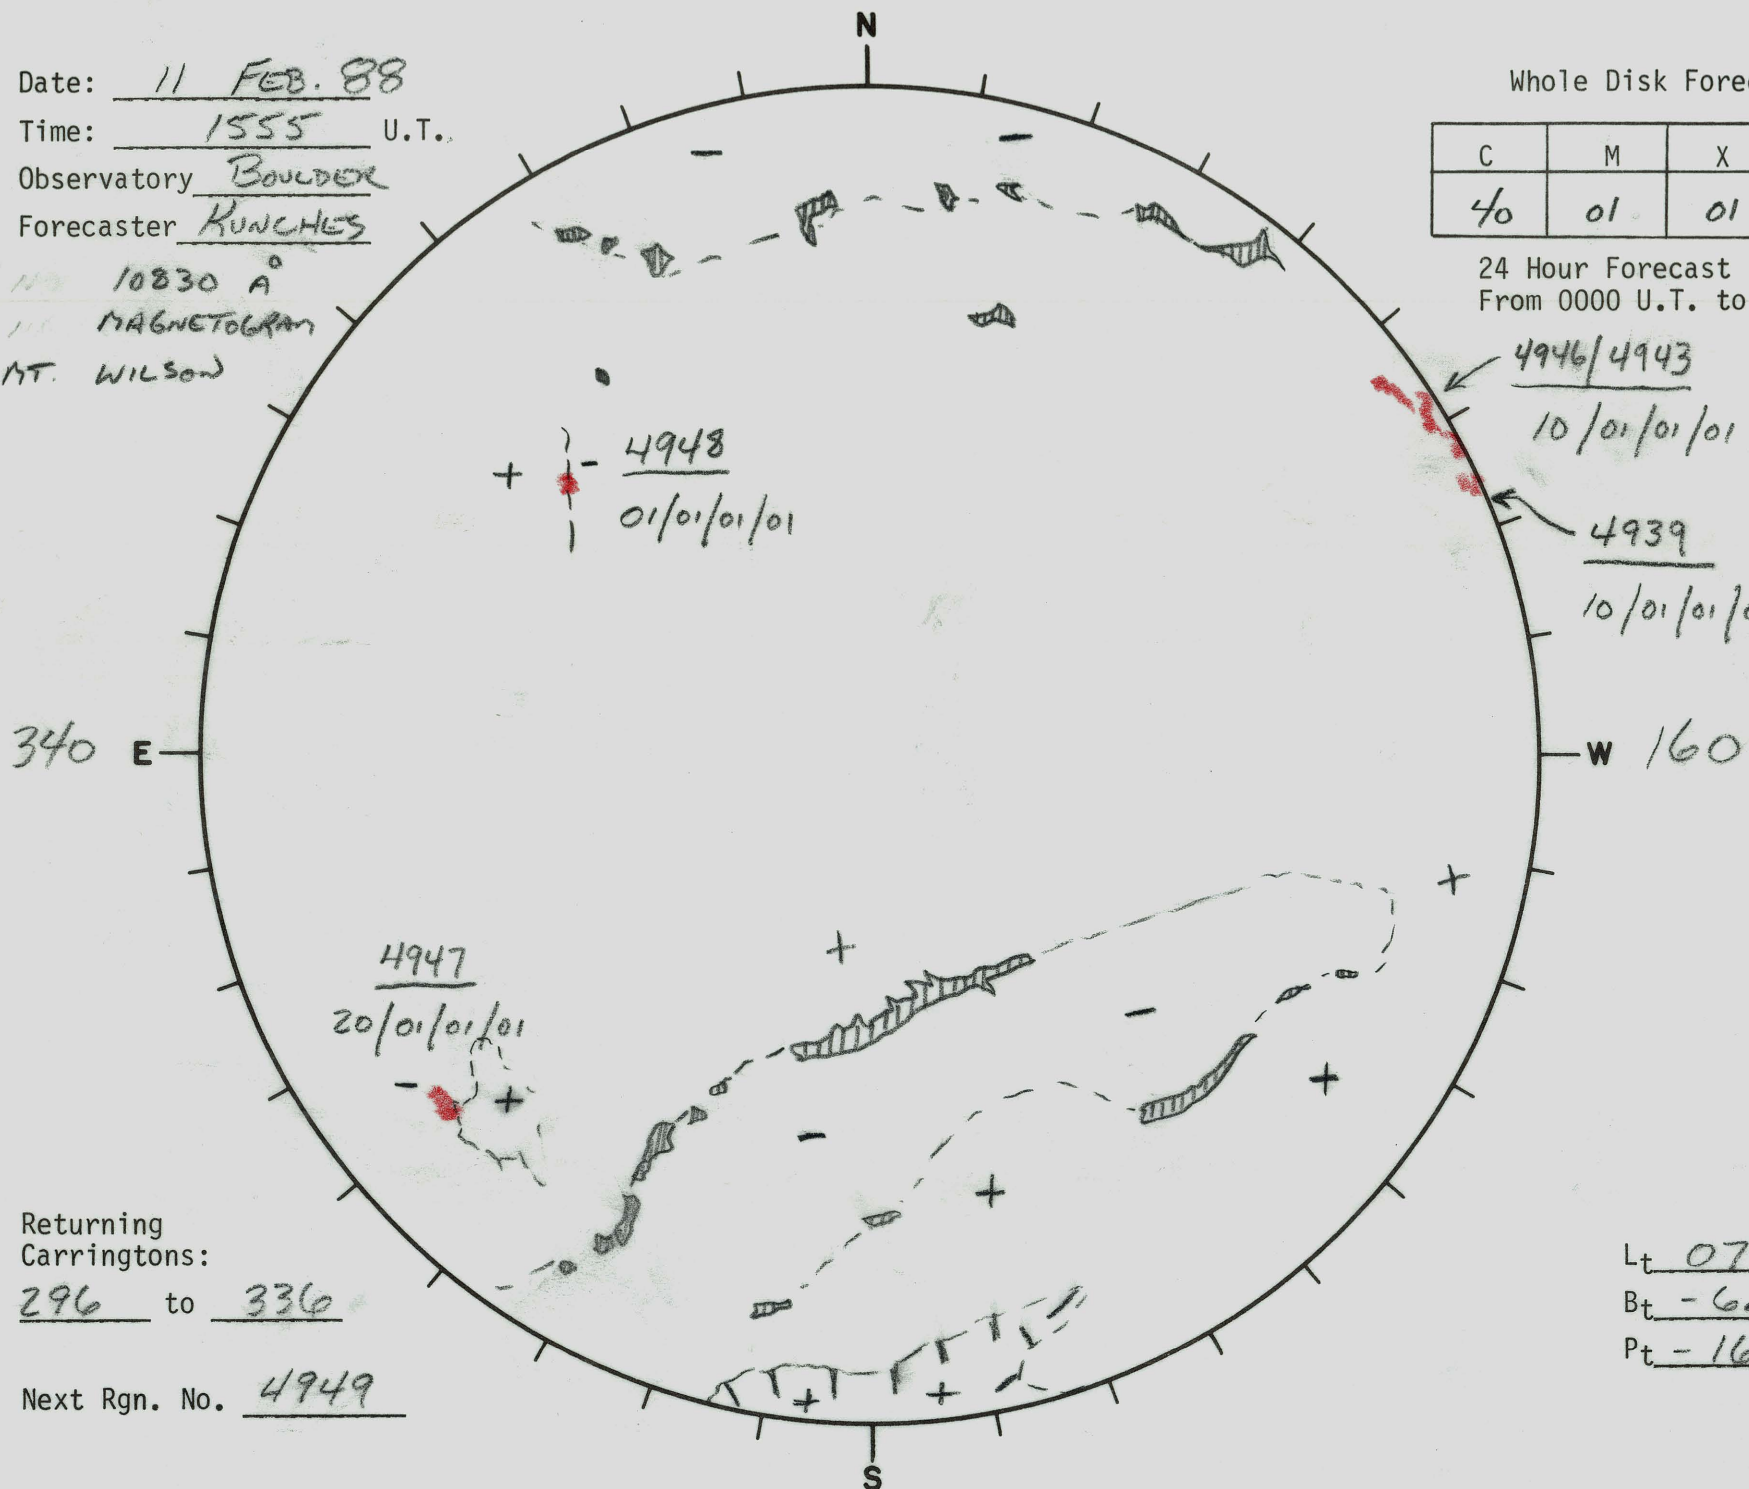

Date: 11 FEB. 88
 Time: 1555 U.T..
 Observatory BOULDER
 Forecaster KUNCHES

NO 10830 A
MAGNETOGRAM
MT. WILSON

Whole Disk Forecast

C	M	X	P
40	01	01	01

24 Hour Forecast
 From 0000 U.T. to 0000 U.T.

Returning Carringtons:
296 to 336

Next Rgn. No. 4949

L_t 070
B_t -6.7
P_t -16.0