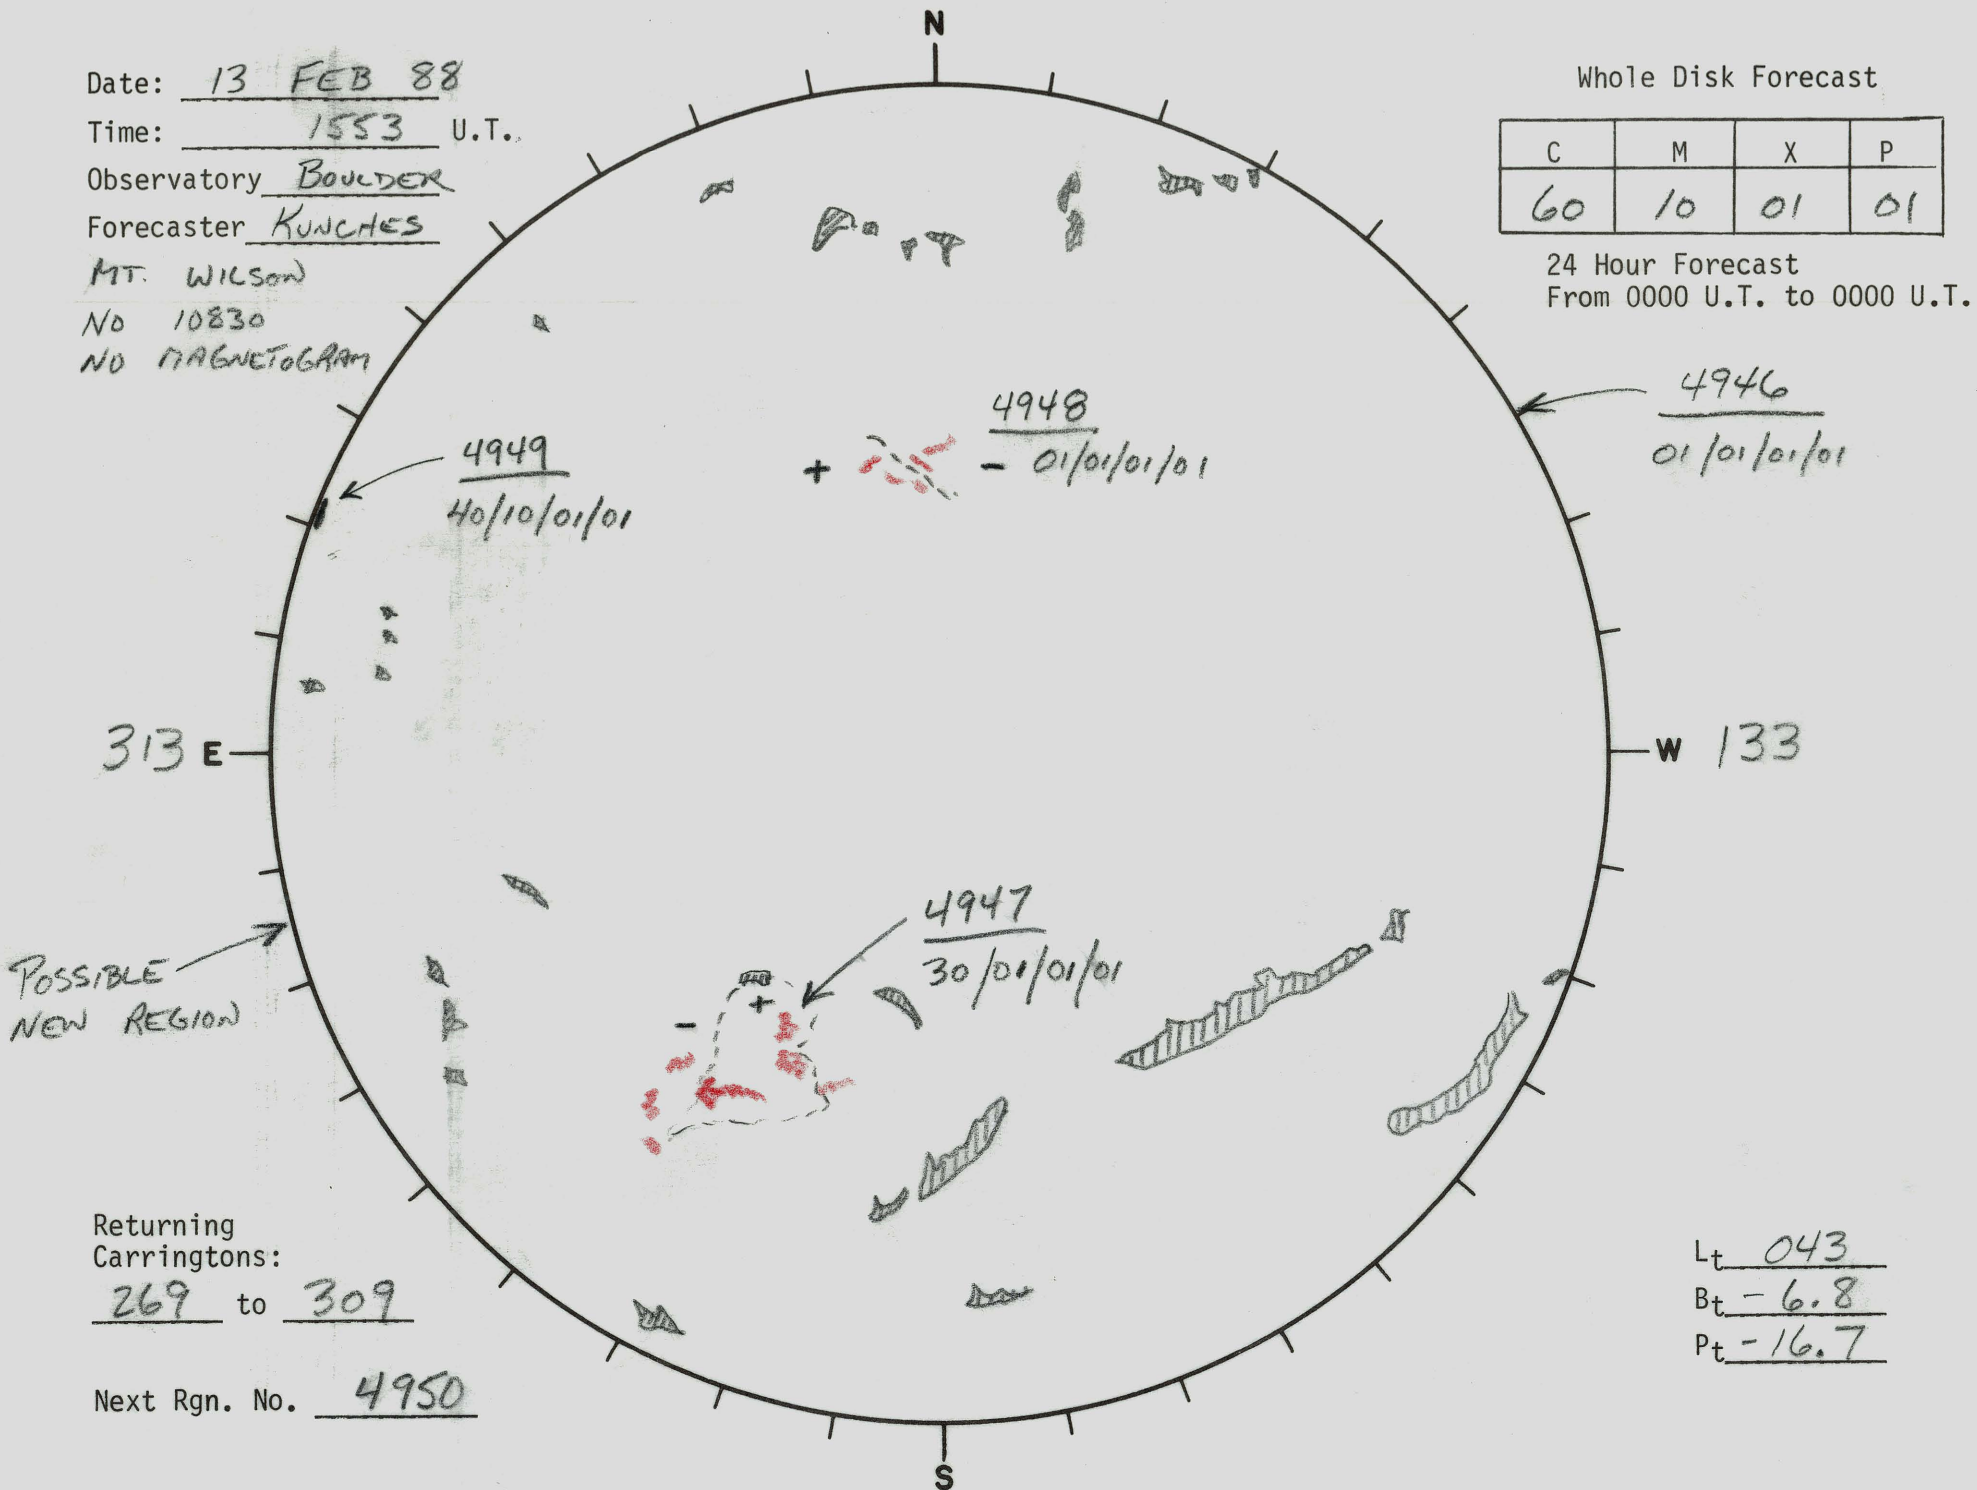

Date: 13 FEB 88
 Time: 1553 U.T.
 Observatory BOULDER
 Forecaster KUNCHES

MT. WILSON
 No 10830
 NO MAGNETOGRAM

Whole Disk Forecast

C	M	X	P
60	10	01	01

24 Hour Forecast
 From 0000 U.T. to 0000 U.T.

Returning Carringtons:

269 to 309

Next Rgn. No. 4950

L_t 043
B_t -6.8
P_t -16.7