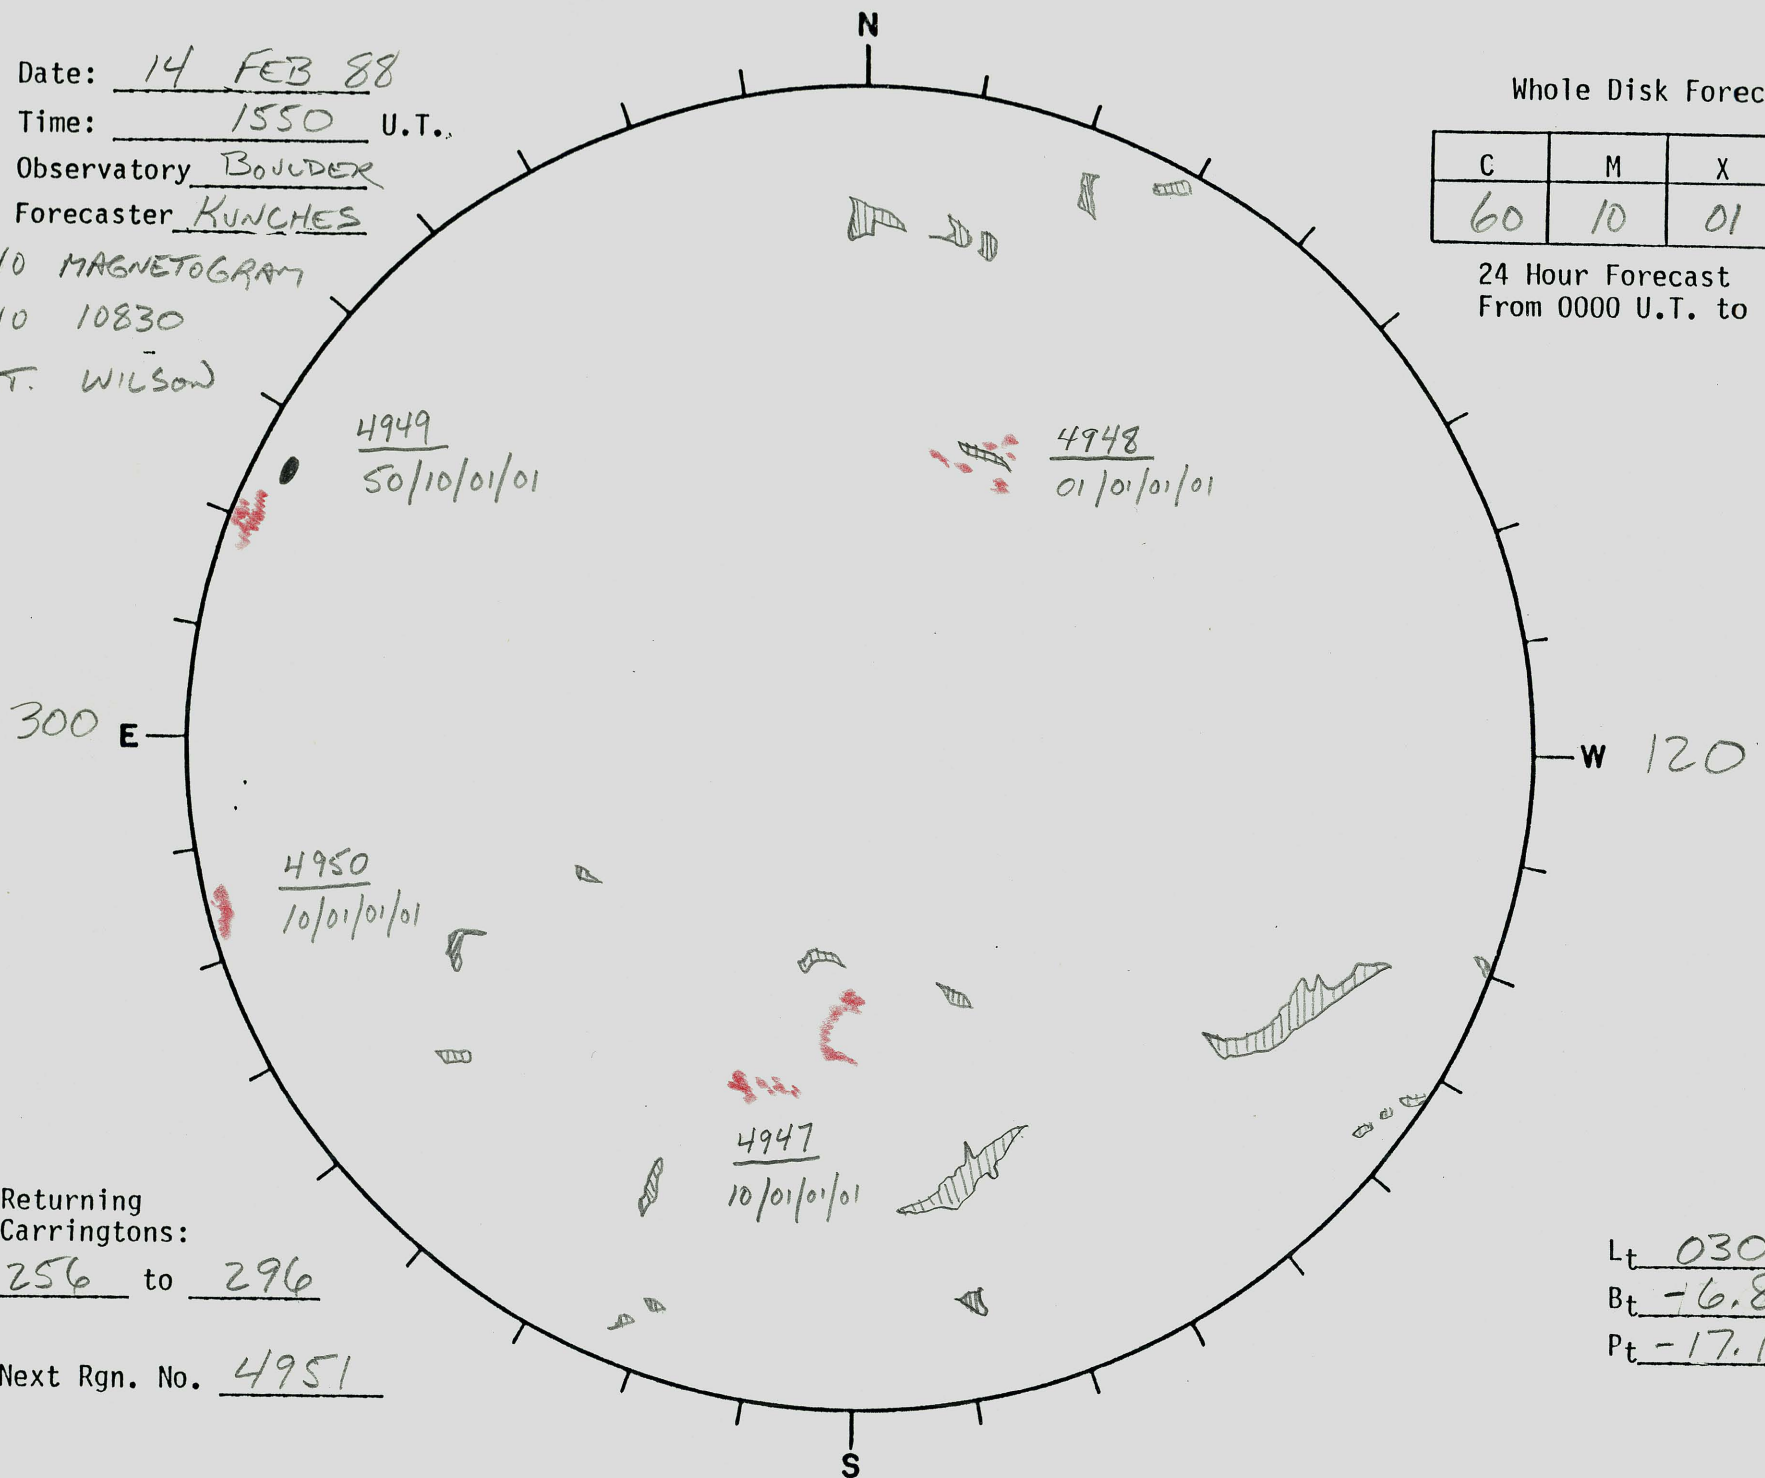

Date: 14 FEB 88
 Time: 1550 U.T.
 Observatory BOULDER
 Forecaster KUNCHES

Whole Disk Forecast

C	M	X	P
60	10	01	01

24 Hour Forecast
 From 0000 U.T. to 0000 U.T.

NO MAGNETOGRAM
 NO 10830
 MT. WILSON

Returning Carringtons:
256 to 296

Next Rgn. No. 4951

L_t 030
 B_t -6.8
 P_t -17.1