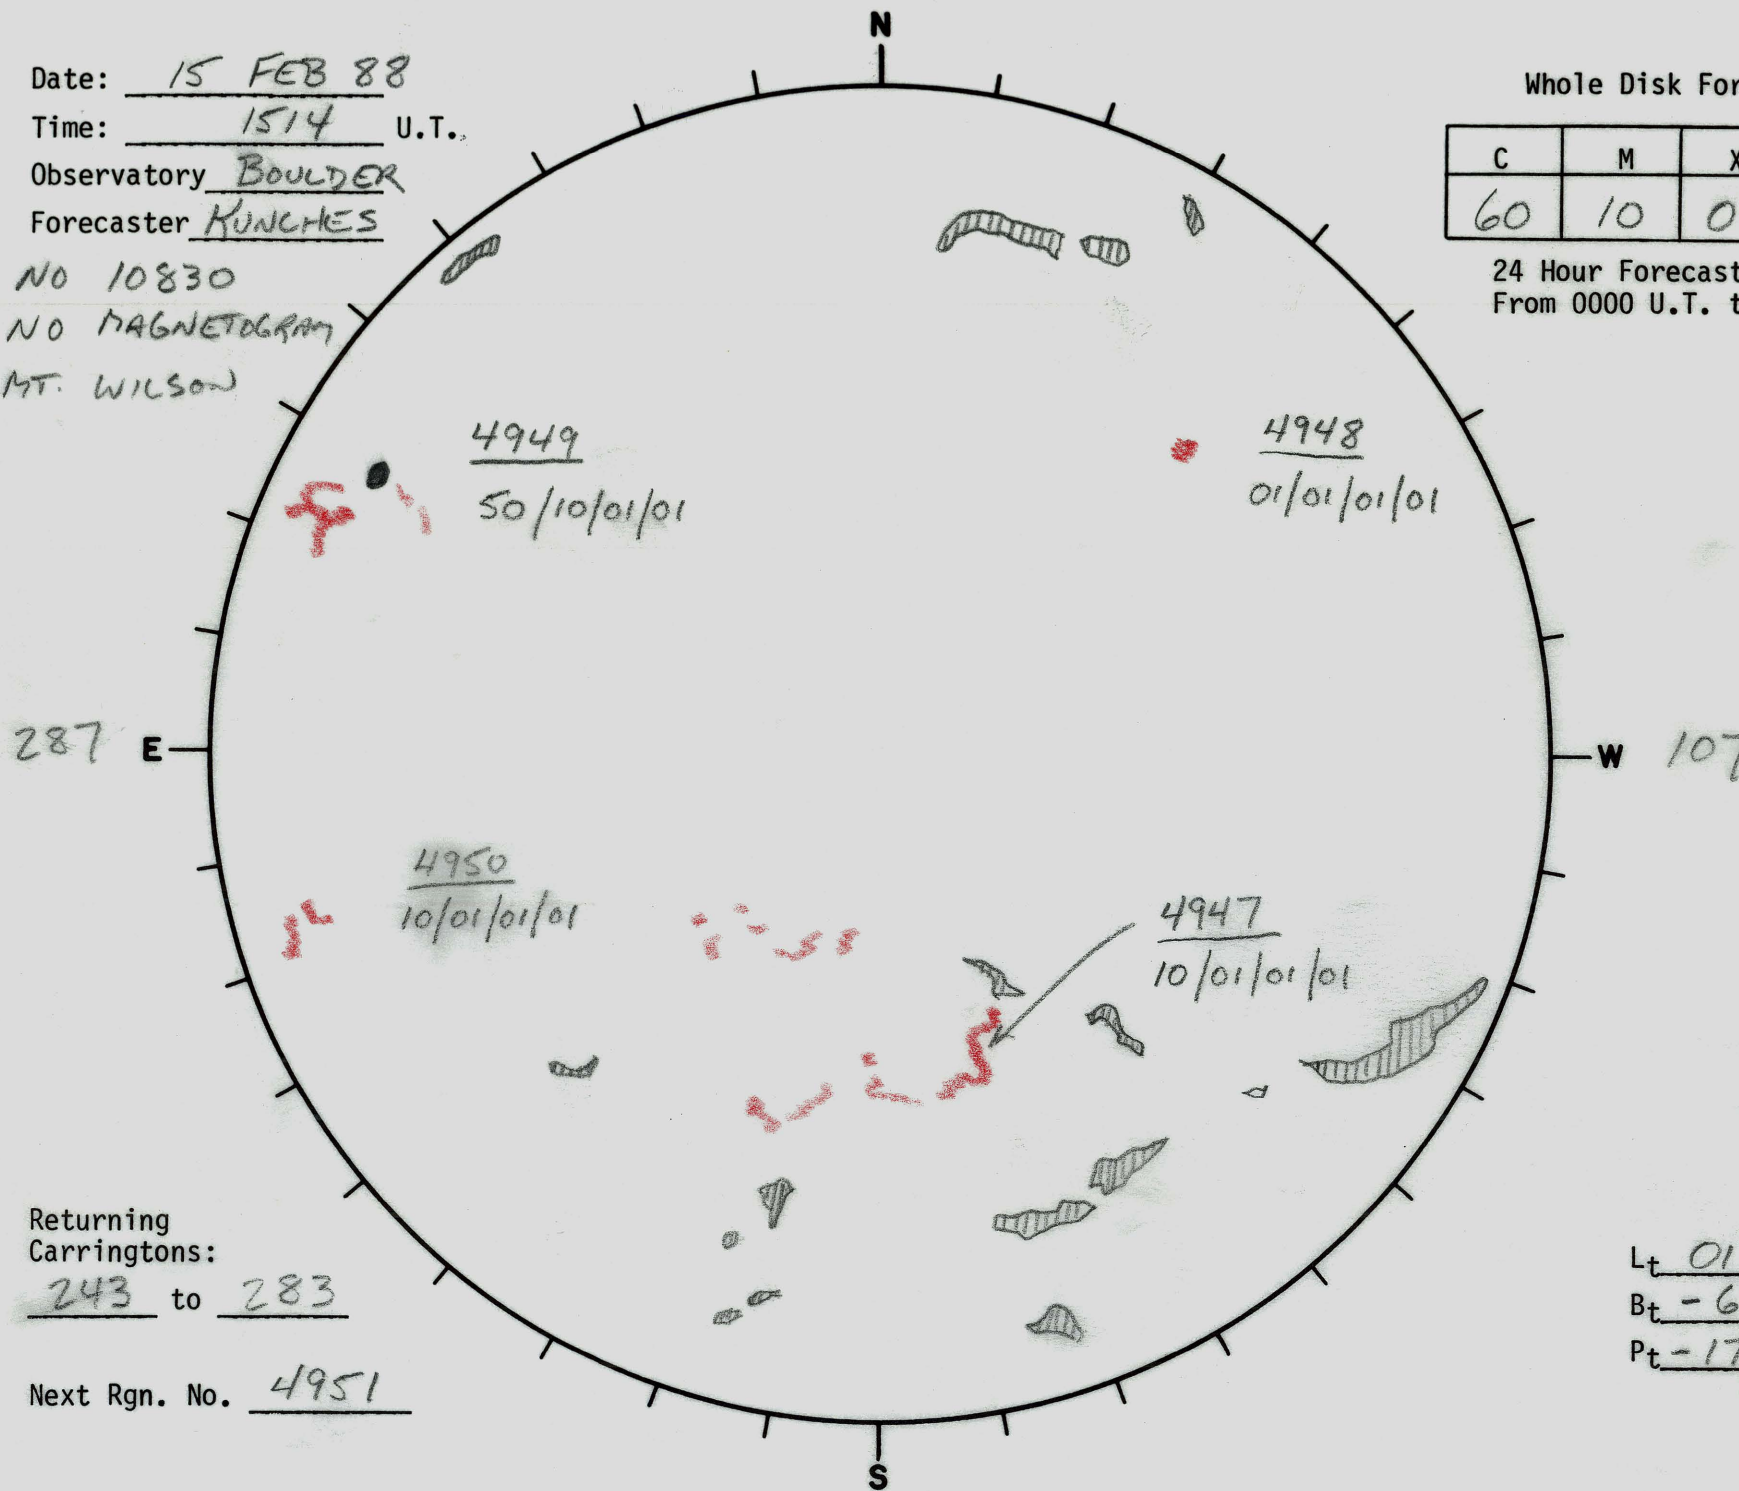

Date: 15 FEB 88
Time: 1514 U.T..
Observatory BOULDER
Forecaster KUNCHES

NO 10830
NO MAGNETOGRAM
MT. WILSON

Whole Disk Forecast

C	M	X	P
60	10	01	01

24 Hour Forecast
From 0000 U.T. to 0000 U.T.

Returning
Carringtons:

243 to 283

Next Rgn. No. 4951

L_t 017
B_t -6.9
P_t -17.4