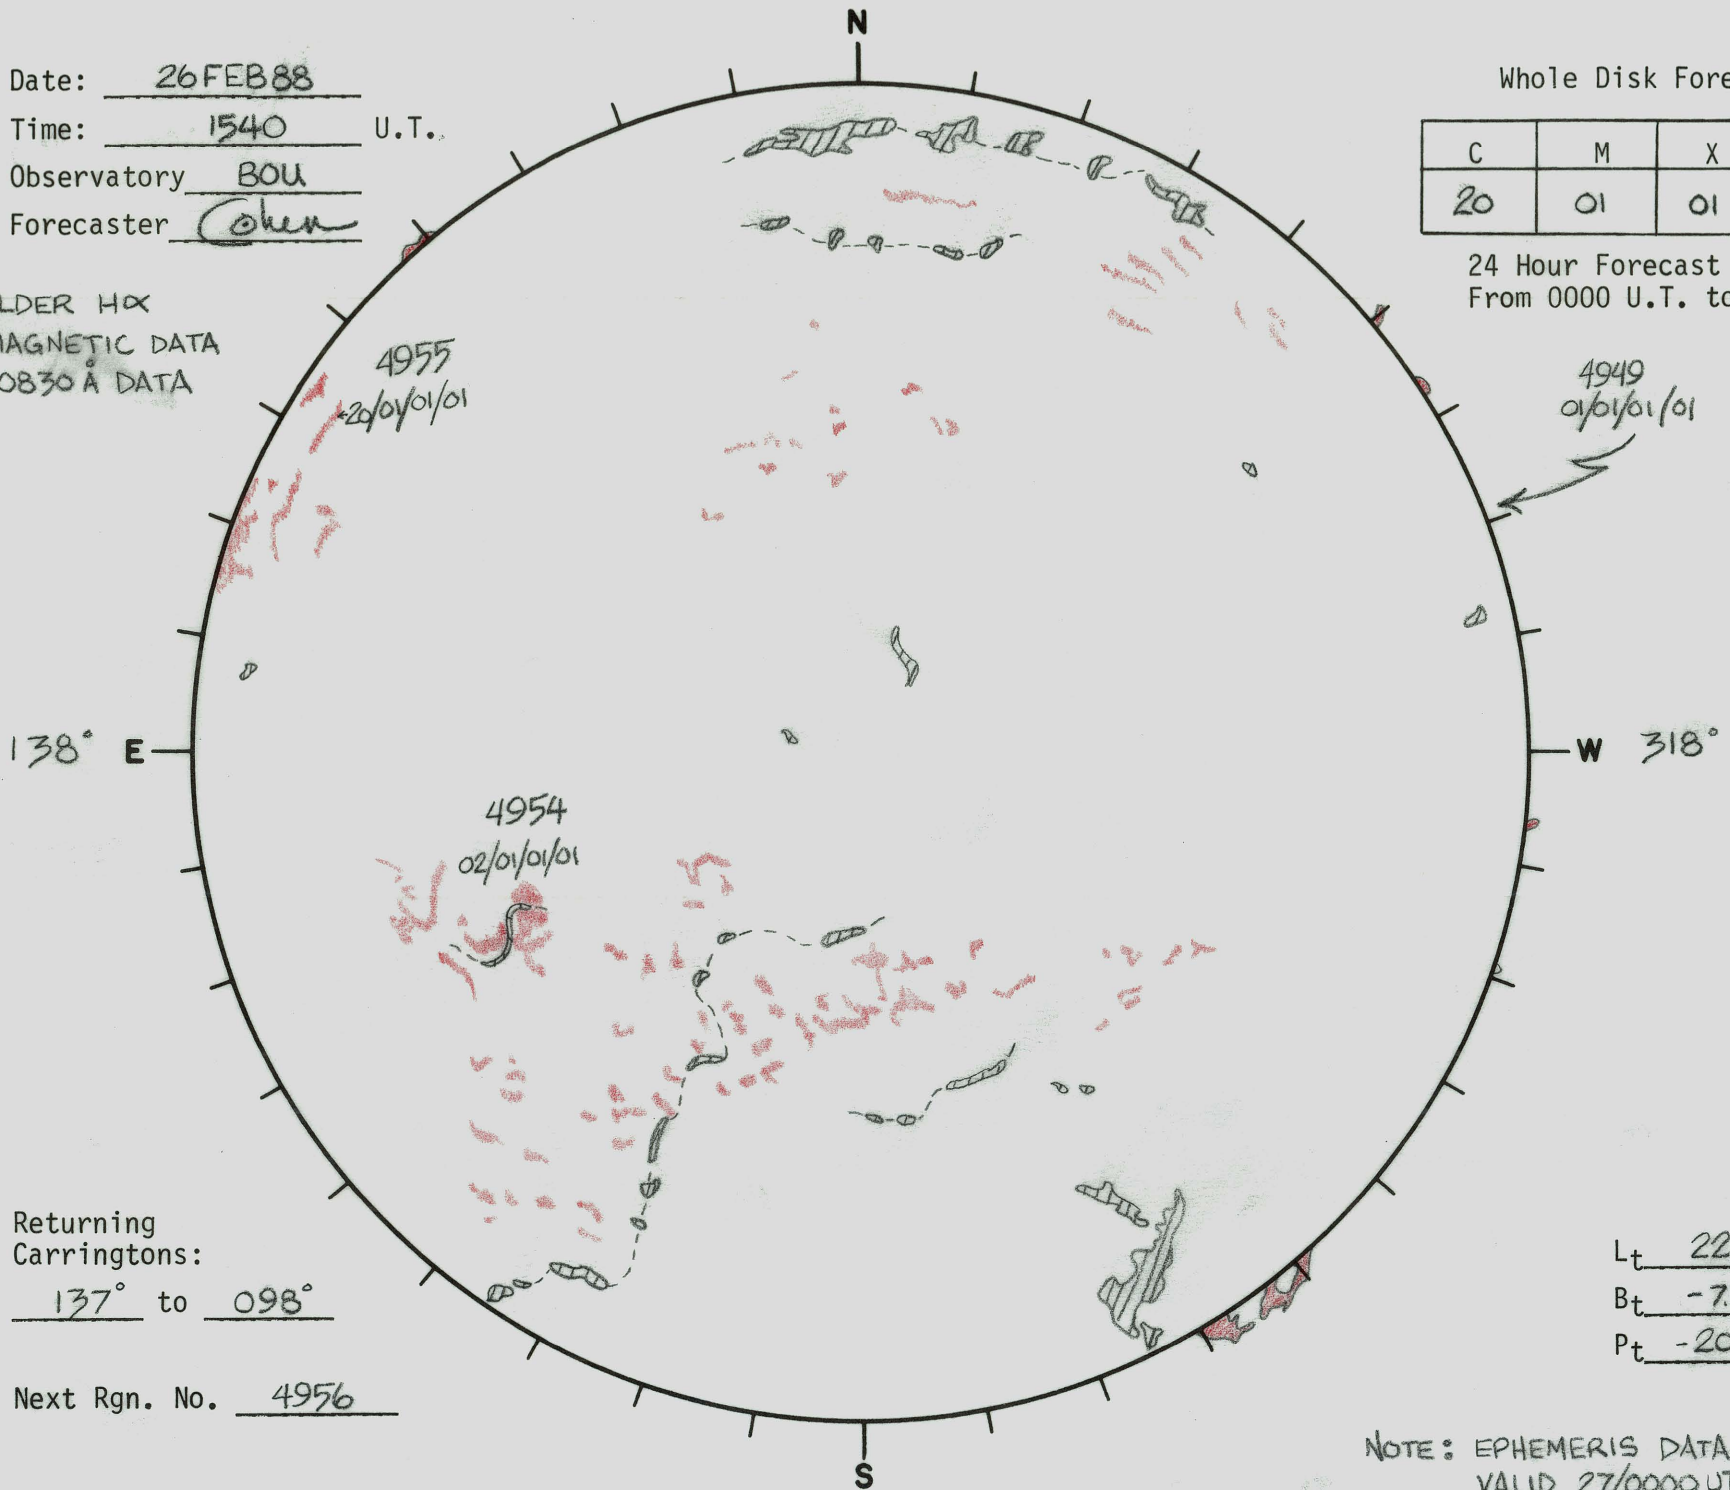

Date: 26 FEB 88
 Time: 1540 U.T.
 Observatory BOU
 Forecaster Cohen

Whole Disk Forecast

C	M	X	P
20	01	01	01

24 Hour Forecast
 From 0000 U.T. to 0000 U.T.

- BOULDER HX
- NO MAGNETIC DATA
- NO 10830 Å DATA

Returning Carringtons:
137° to 098°

Next Rgn. No. 4956

L_t 228°
 B_t -7.2°
 P_t -20.8°

NOTE: EPHEMERIS DATA
 VALID 27/0000 UT