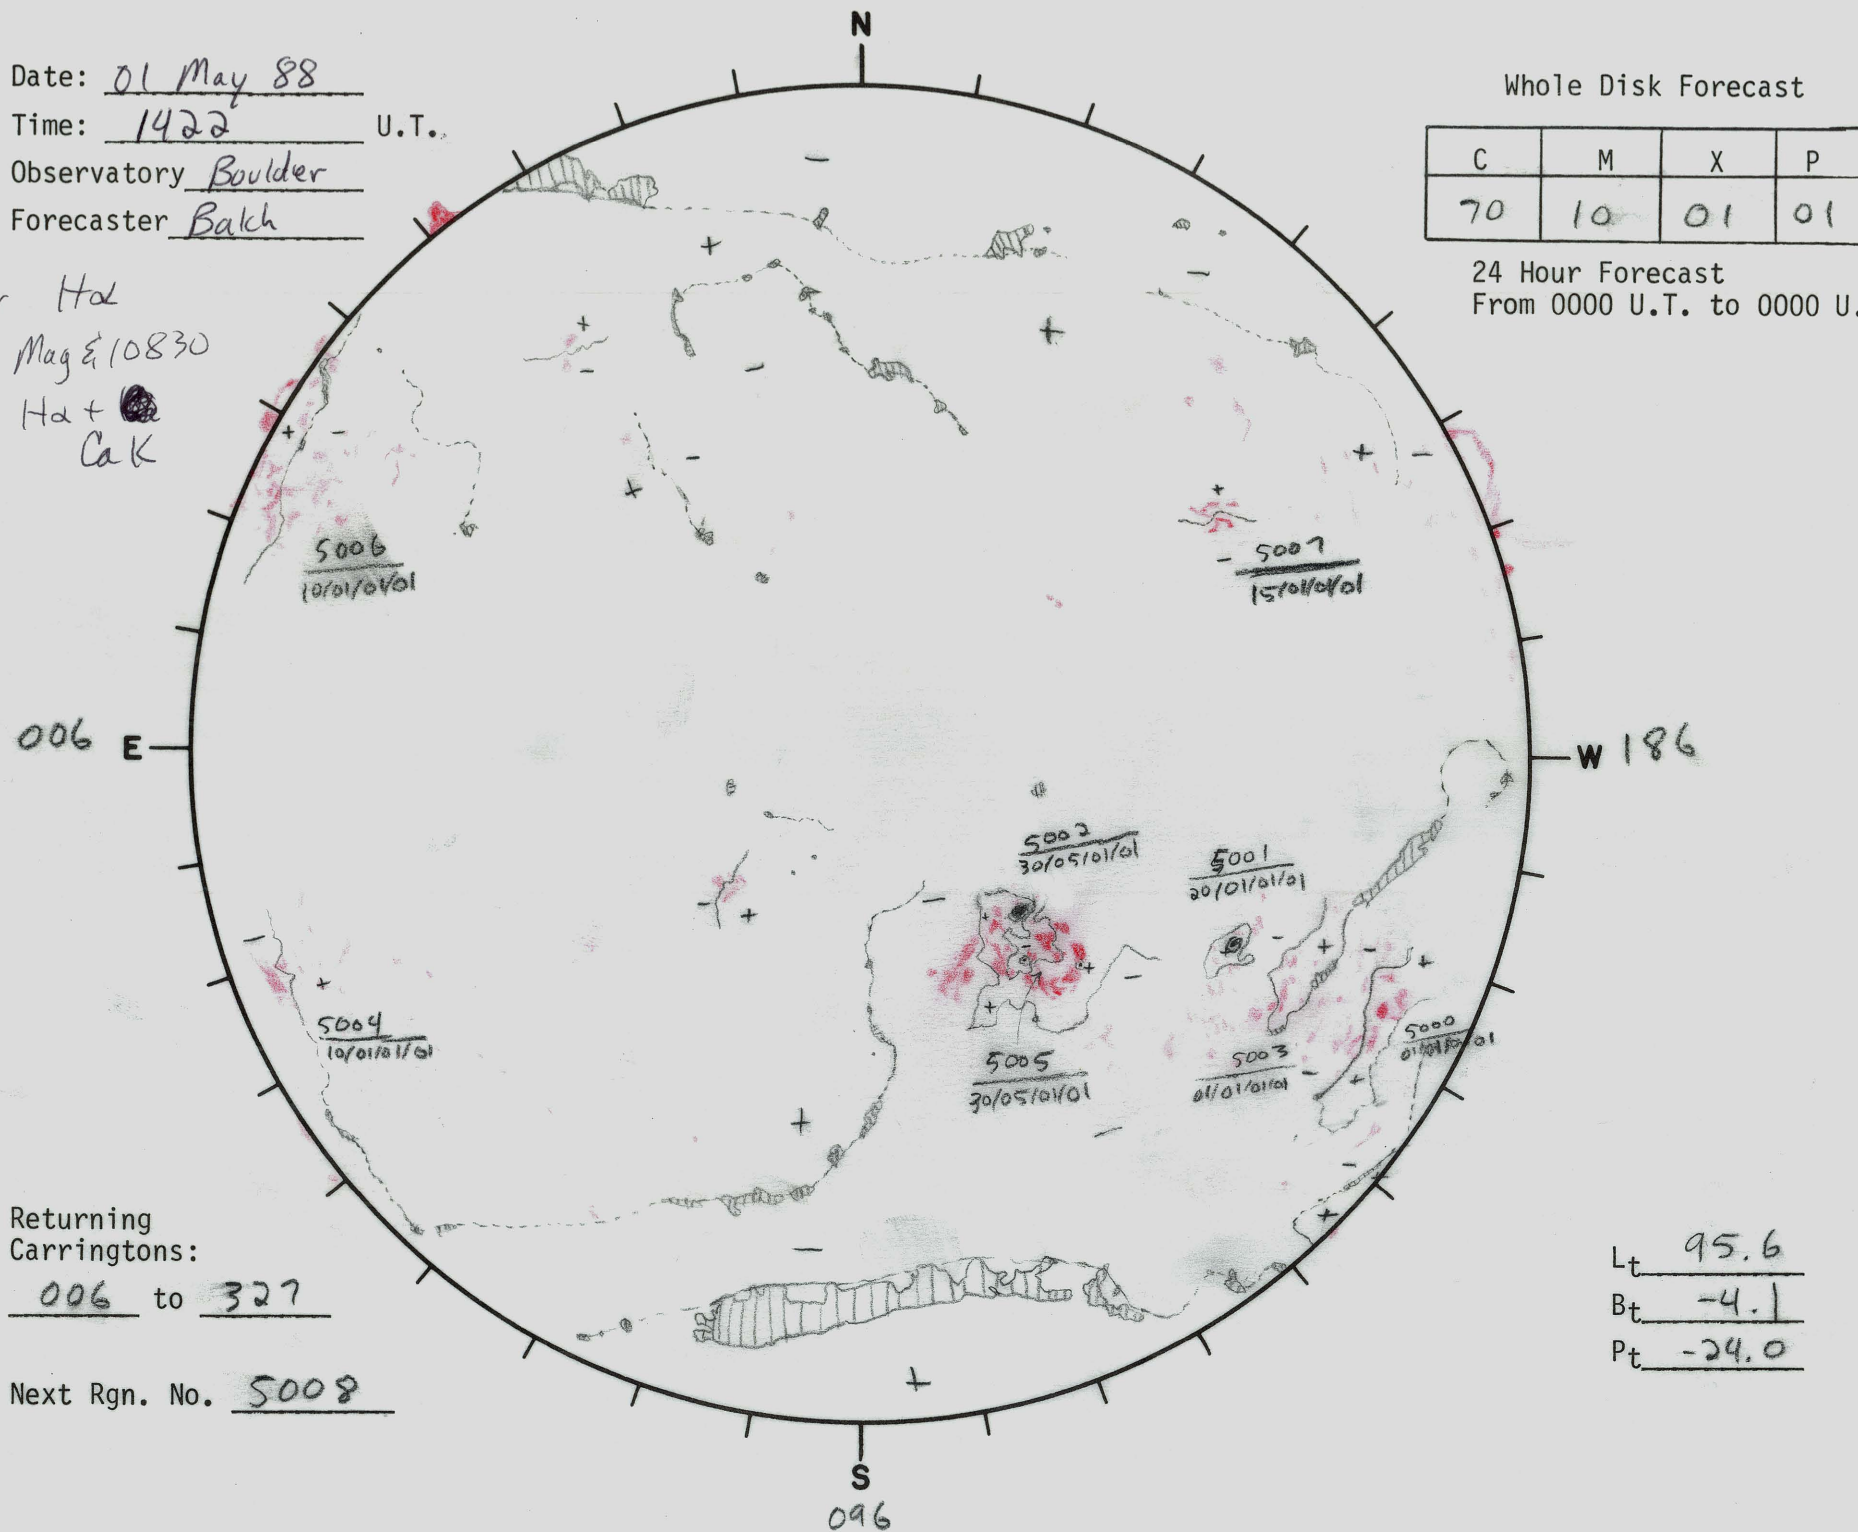

Date: 01 May 88

Time: 1422 U.T.

Observatory Boulder

Forecaster Balk

Whole Disk Forecast

C	M	X	P
70	10	01	01

24 Hour Forecast
From 0000 U.T. to 0000 U.T.

Boulder Hd
Kitt Pk Mag E 10830
Sac Pk Hd + CaK

Returning Carringtons:

006 to 327

Next Rgn. No. 5008

Lt 95.6

Bt -4.1

Pt -24.0

S
096