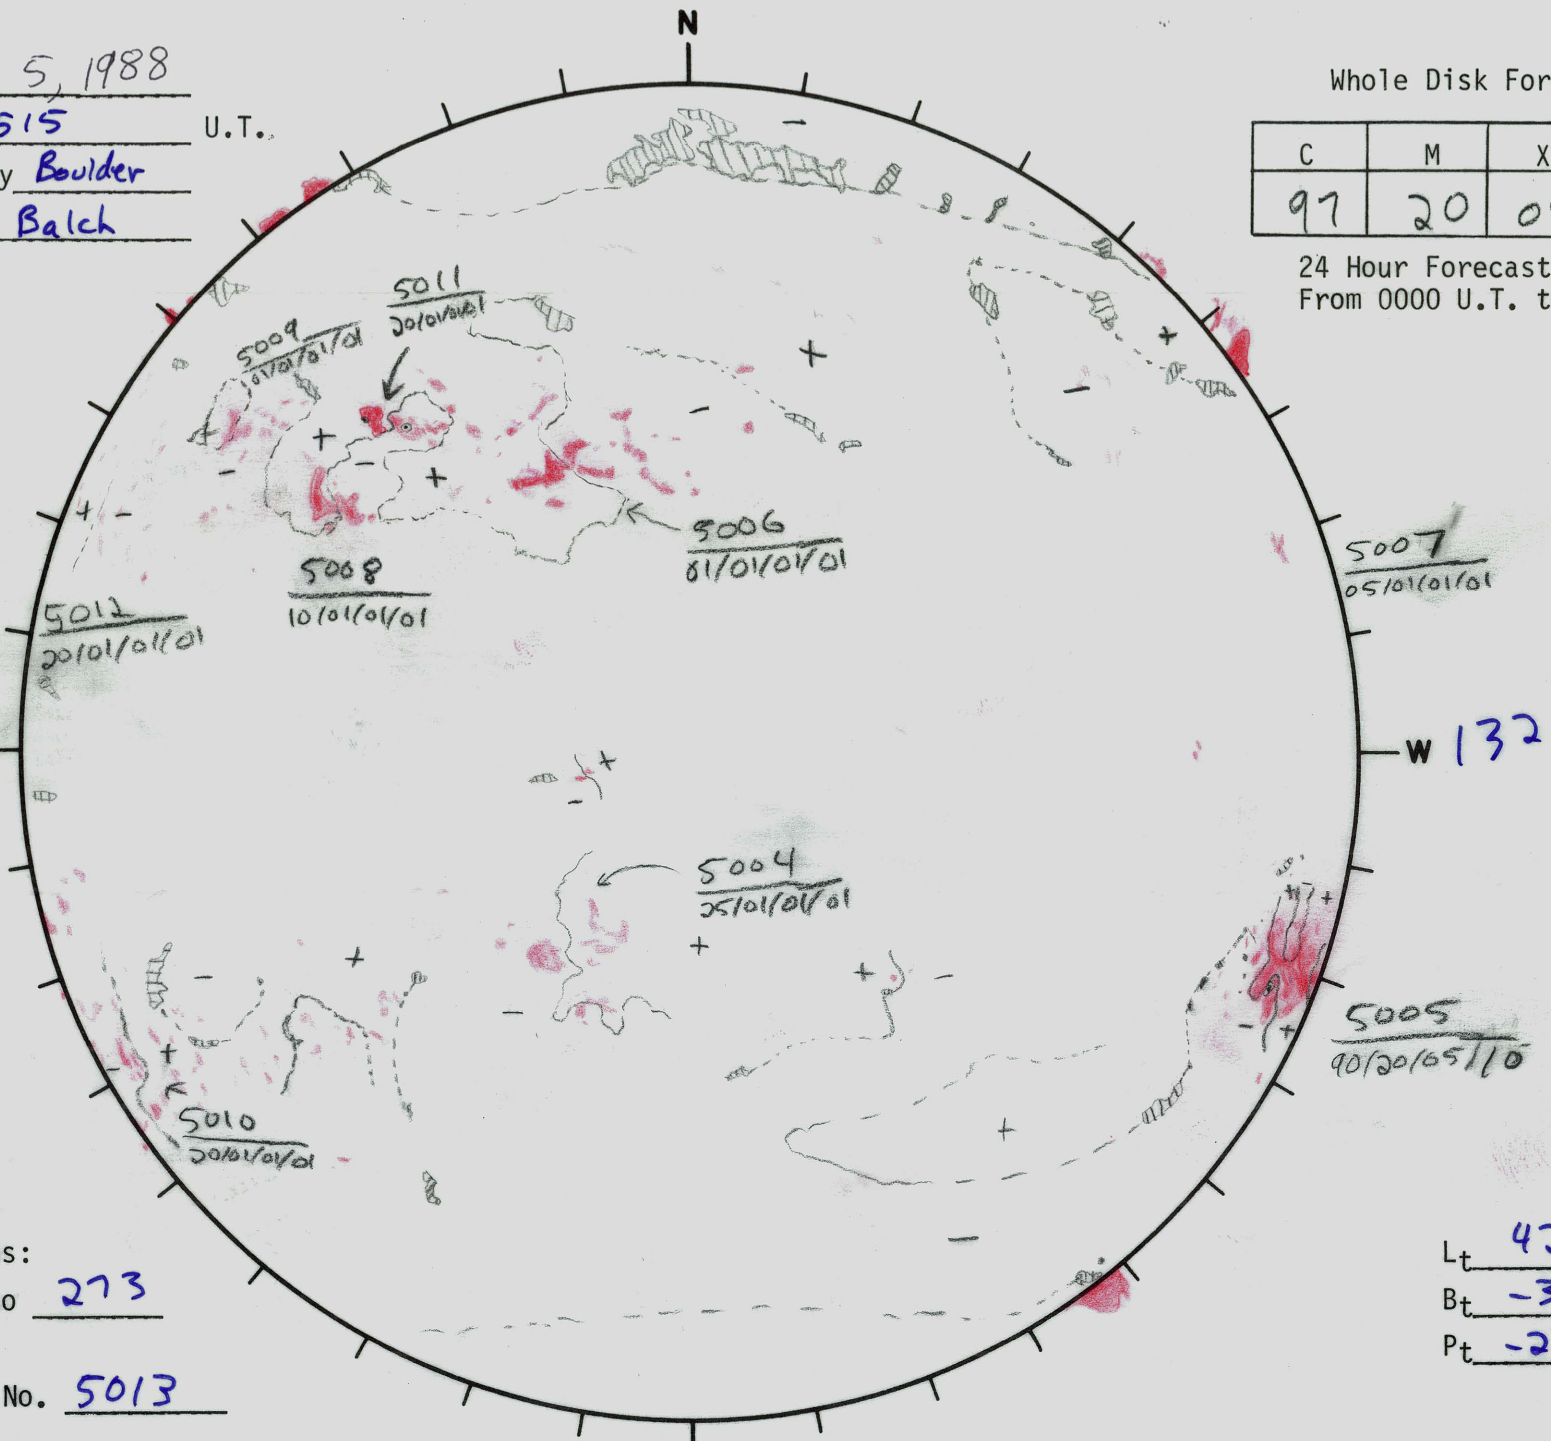

Date: May 5, 1988

Time: 1515 U.T.

Observatory Boulder

Forecaster Balch

Whole Disk Forecast

C	M	X	P
97	20	05	10

24 Hour Forecast
From 0000 U.T. to 0000 U.T.

Boulder Hd
Sac Pk Ca K
K+ Pk Mag.

Returning Carringtons:

312 to 273

Next Rgn. No. 5013

L_t 47.2
B_t -3.7
P_t -23.2