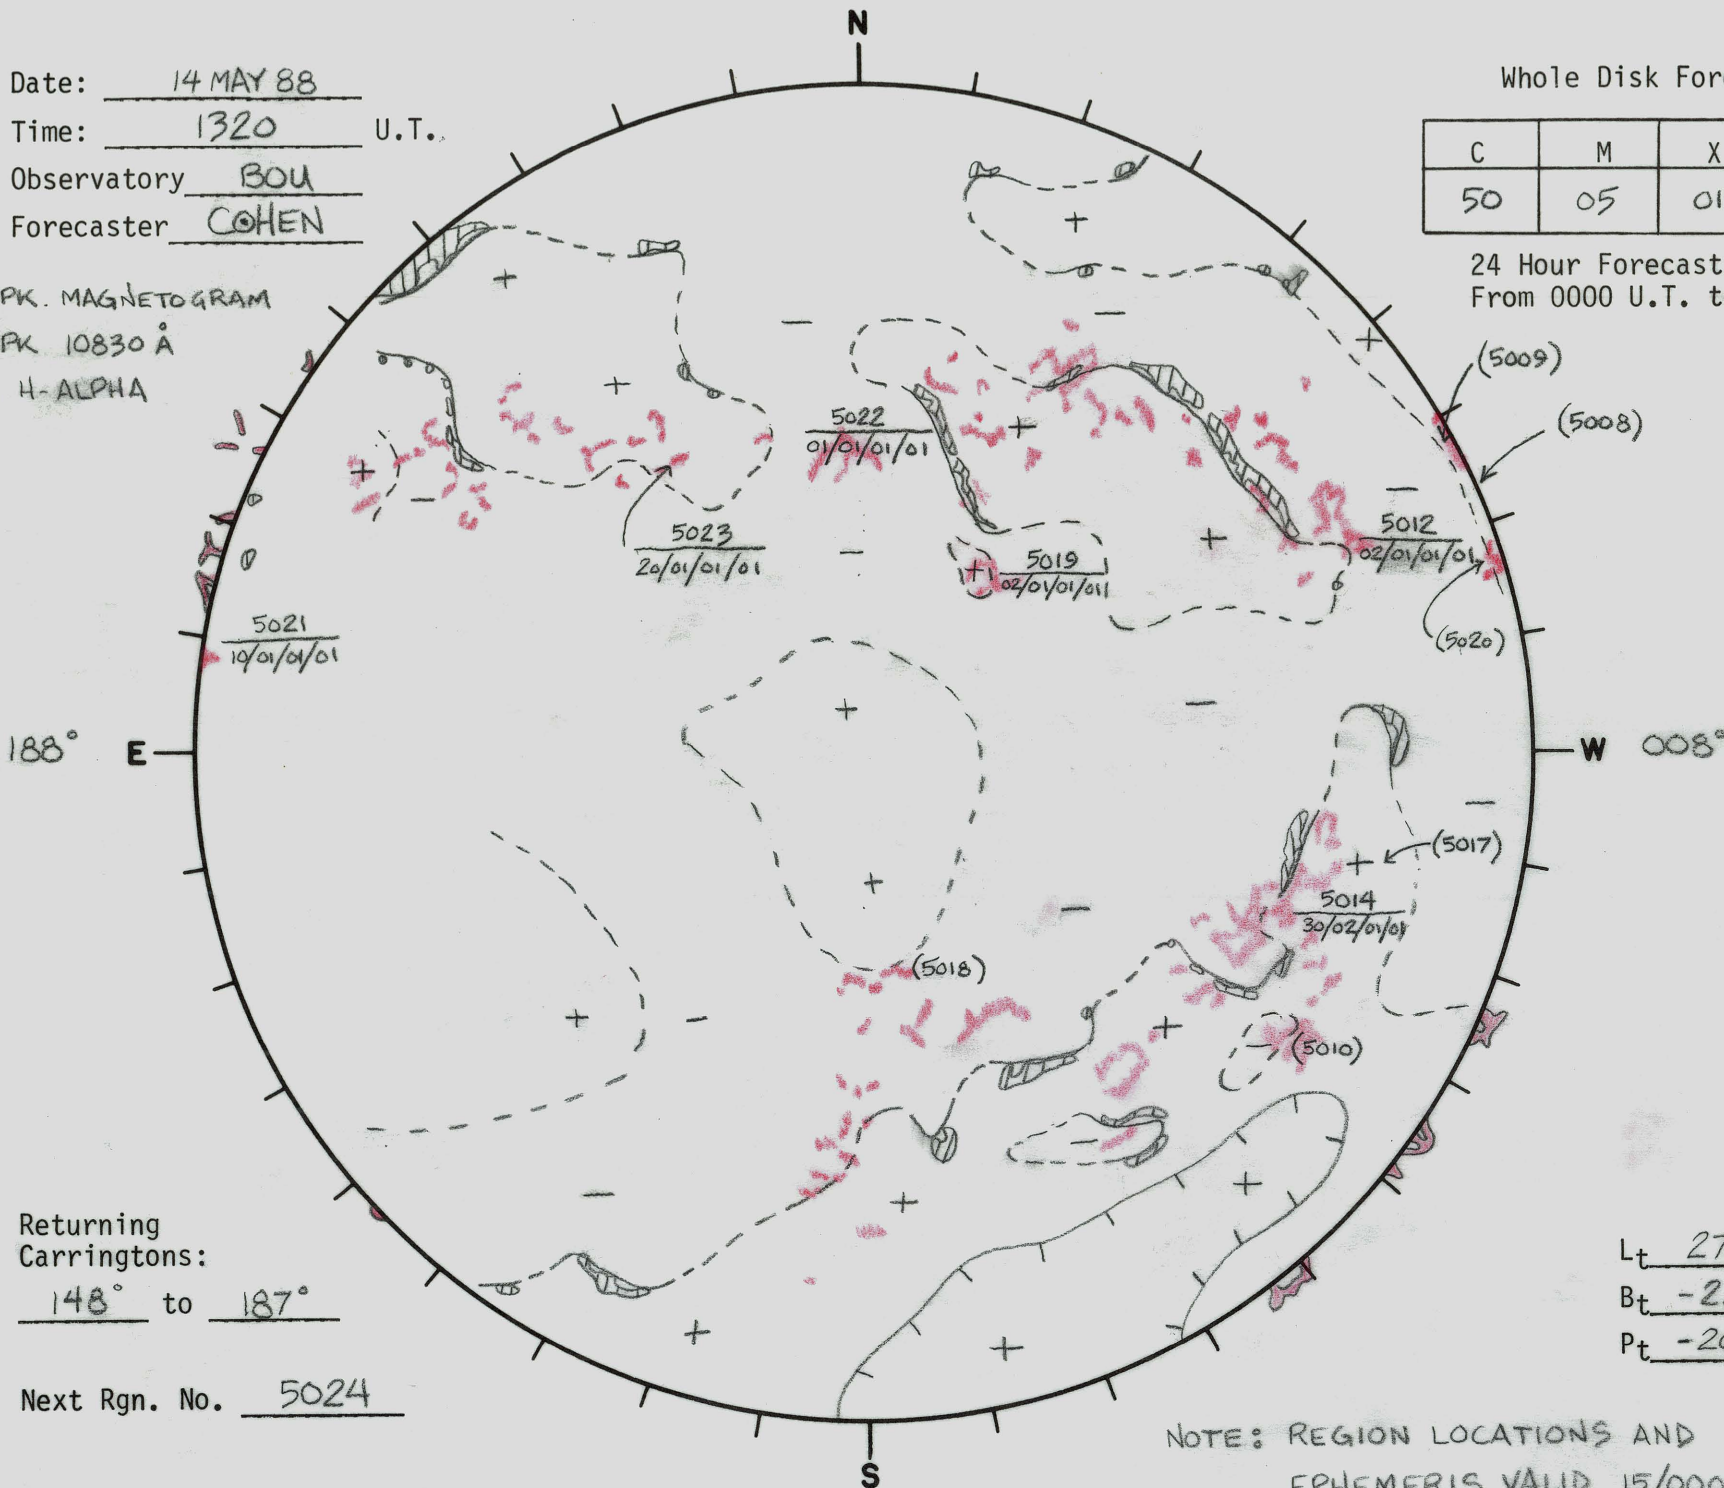

Date: 14 MAY 88

Time: 1320 U.T.

Observatory BOU

Forecaster COHEN

Whole Disk Forecast

C	M	X	P
50	05	01	01

24 Hour Forecast
From 0000 U.T. to 0000 U.T.

- KITT PK. MAGNETOGRAM
- SAC PK 10830 Å
- BOU H-ALPHA

Returning Carringtons:
148° to 187°

Next Rgn. No. 5024

L_t 278°
 B_t -2.6°
 P_t -20.9

NOTE: REGION LOCATIONS AND
EPHEMERIS VALID 15/0000 U.T.