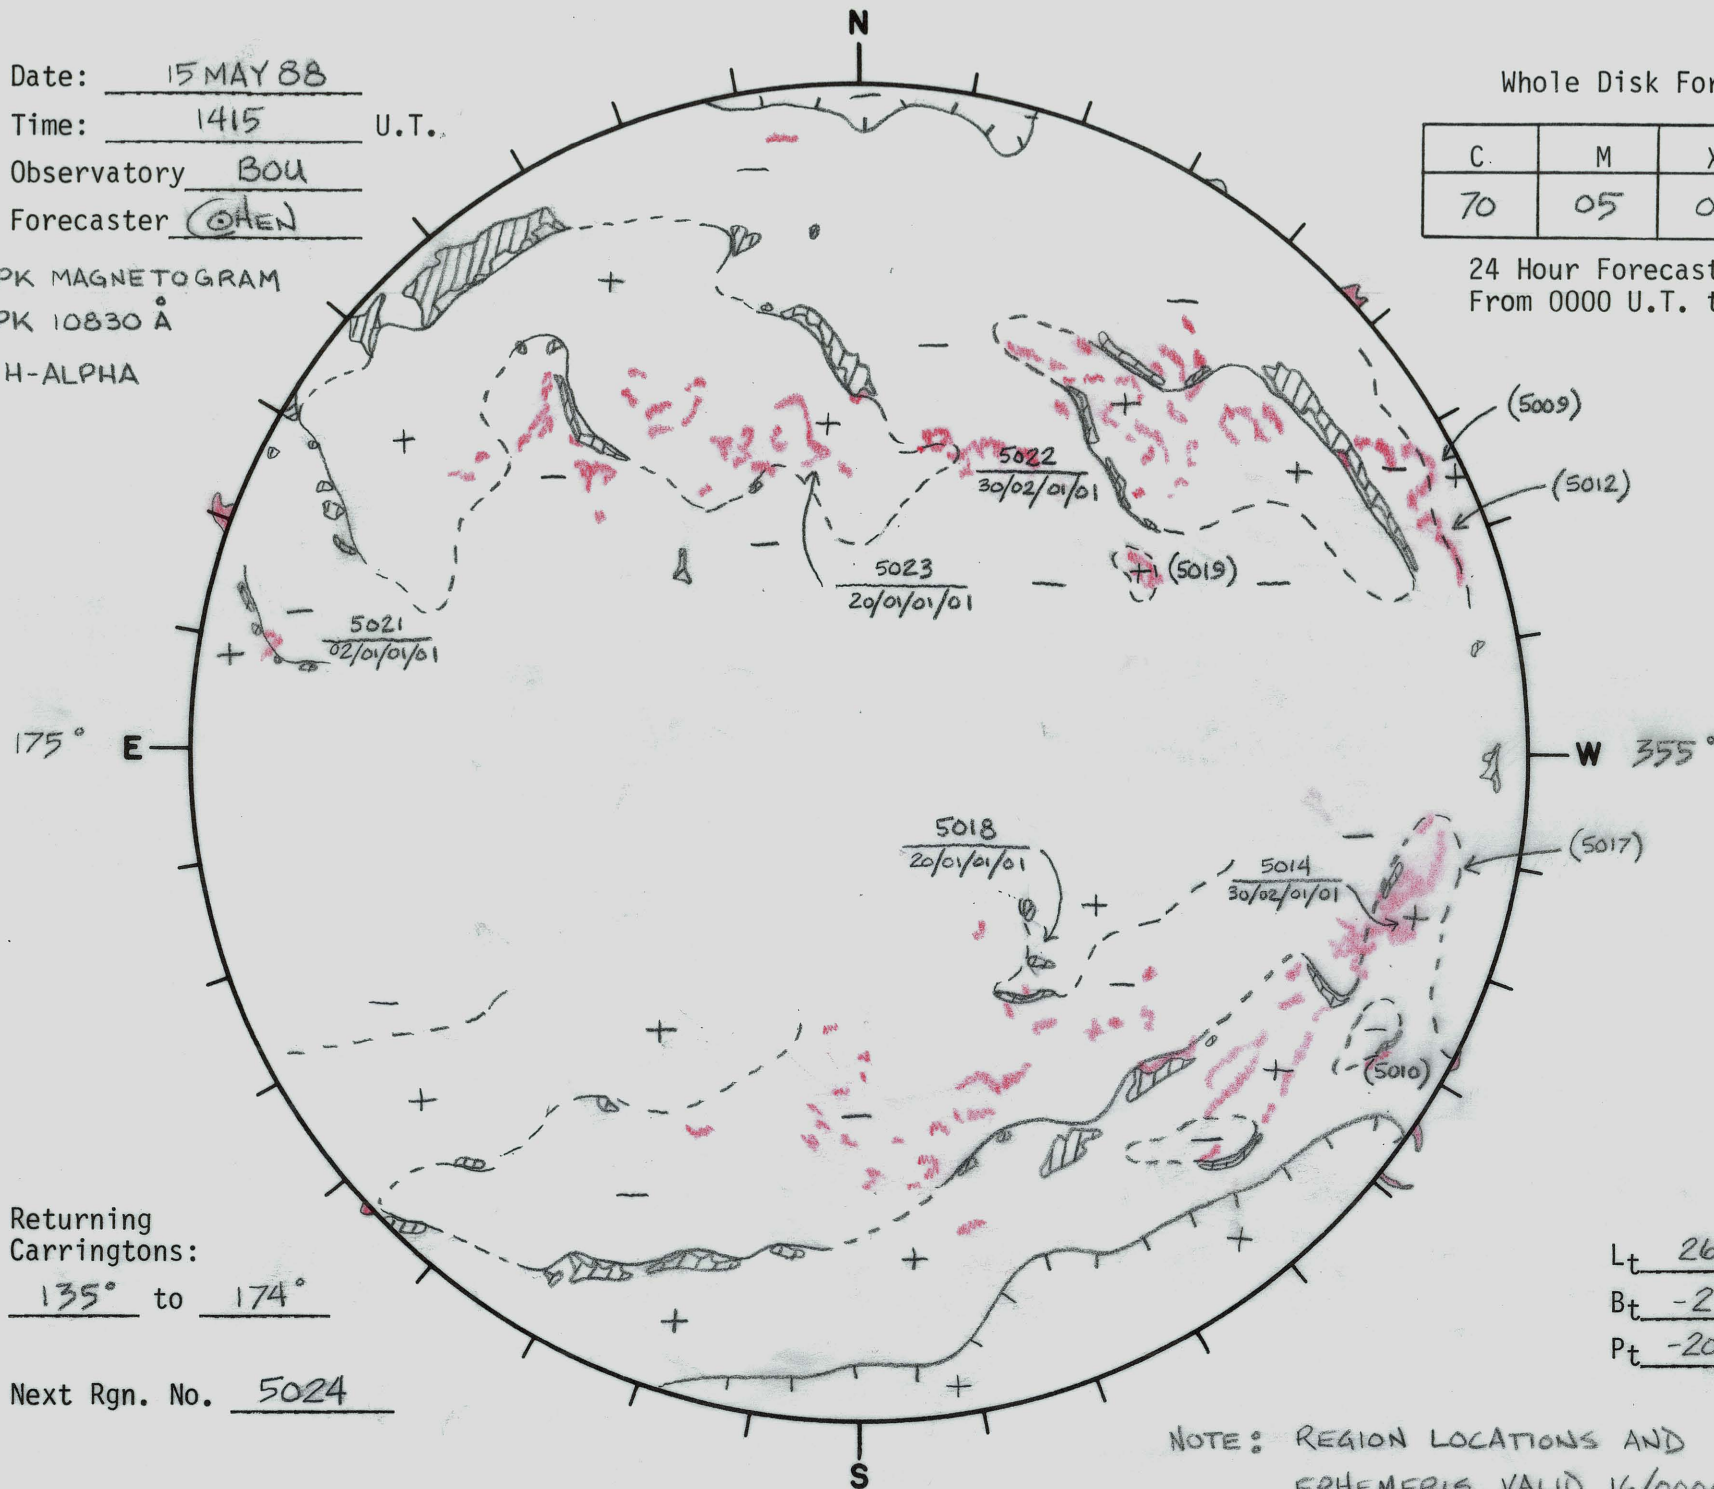

Date: 15 MAY 88
 Time: 1415 U.T.
 Observatory BOU
 Forecaster OHEN

Whole Disk Forecast

C.	M	X	P
70	05	01	01

24 Hour Forecast
 From 0000 U.T. to 0000 U.T.

- KITT PK MAGNETOGRAM
- SAC. PK 10830 Å
- BOU. H-ALPHA

Returning Carringtons:
135° to 174°

Next Rgn. No. 5024

L_t 265°
 B_t -2.5°
 P_t -20.6°

NOTE: REGION LOCATIONS AND
 EPHEMERIS VALID 16/0000 U.T.