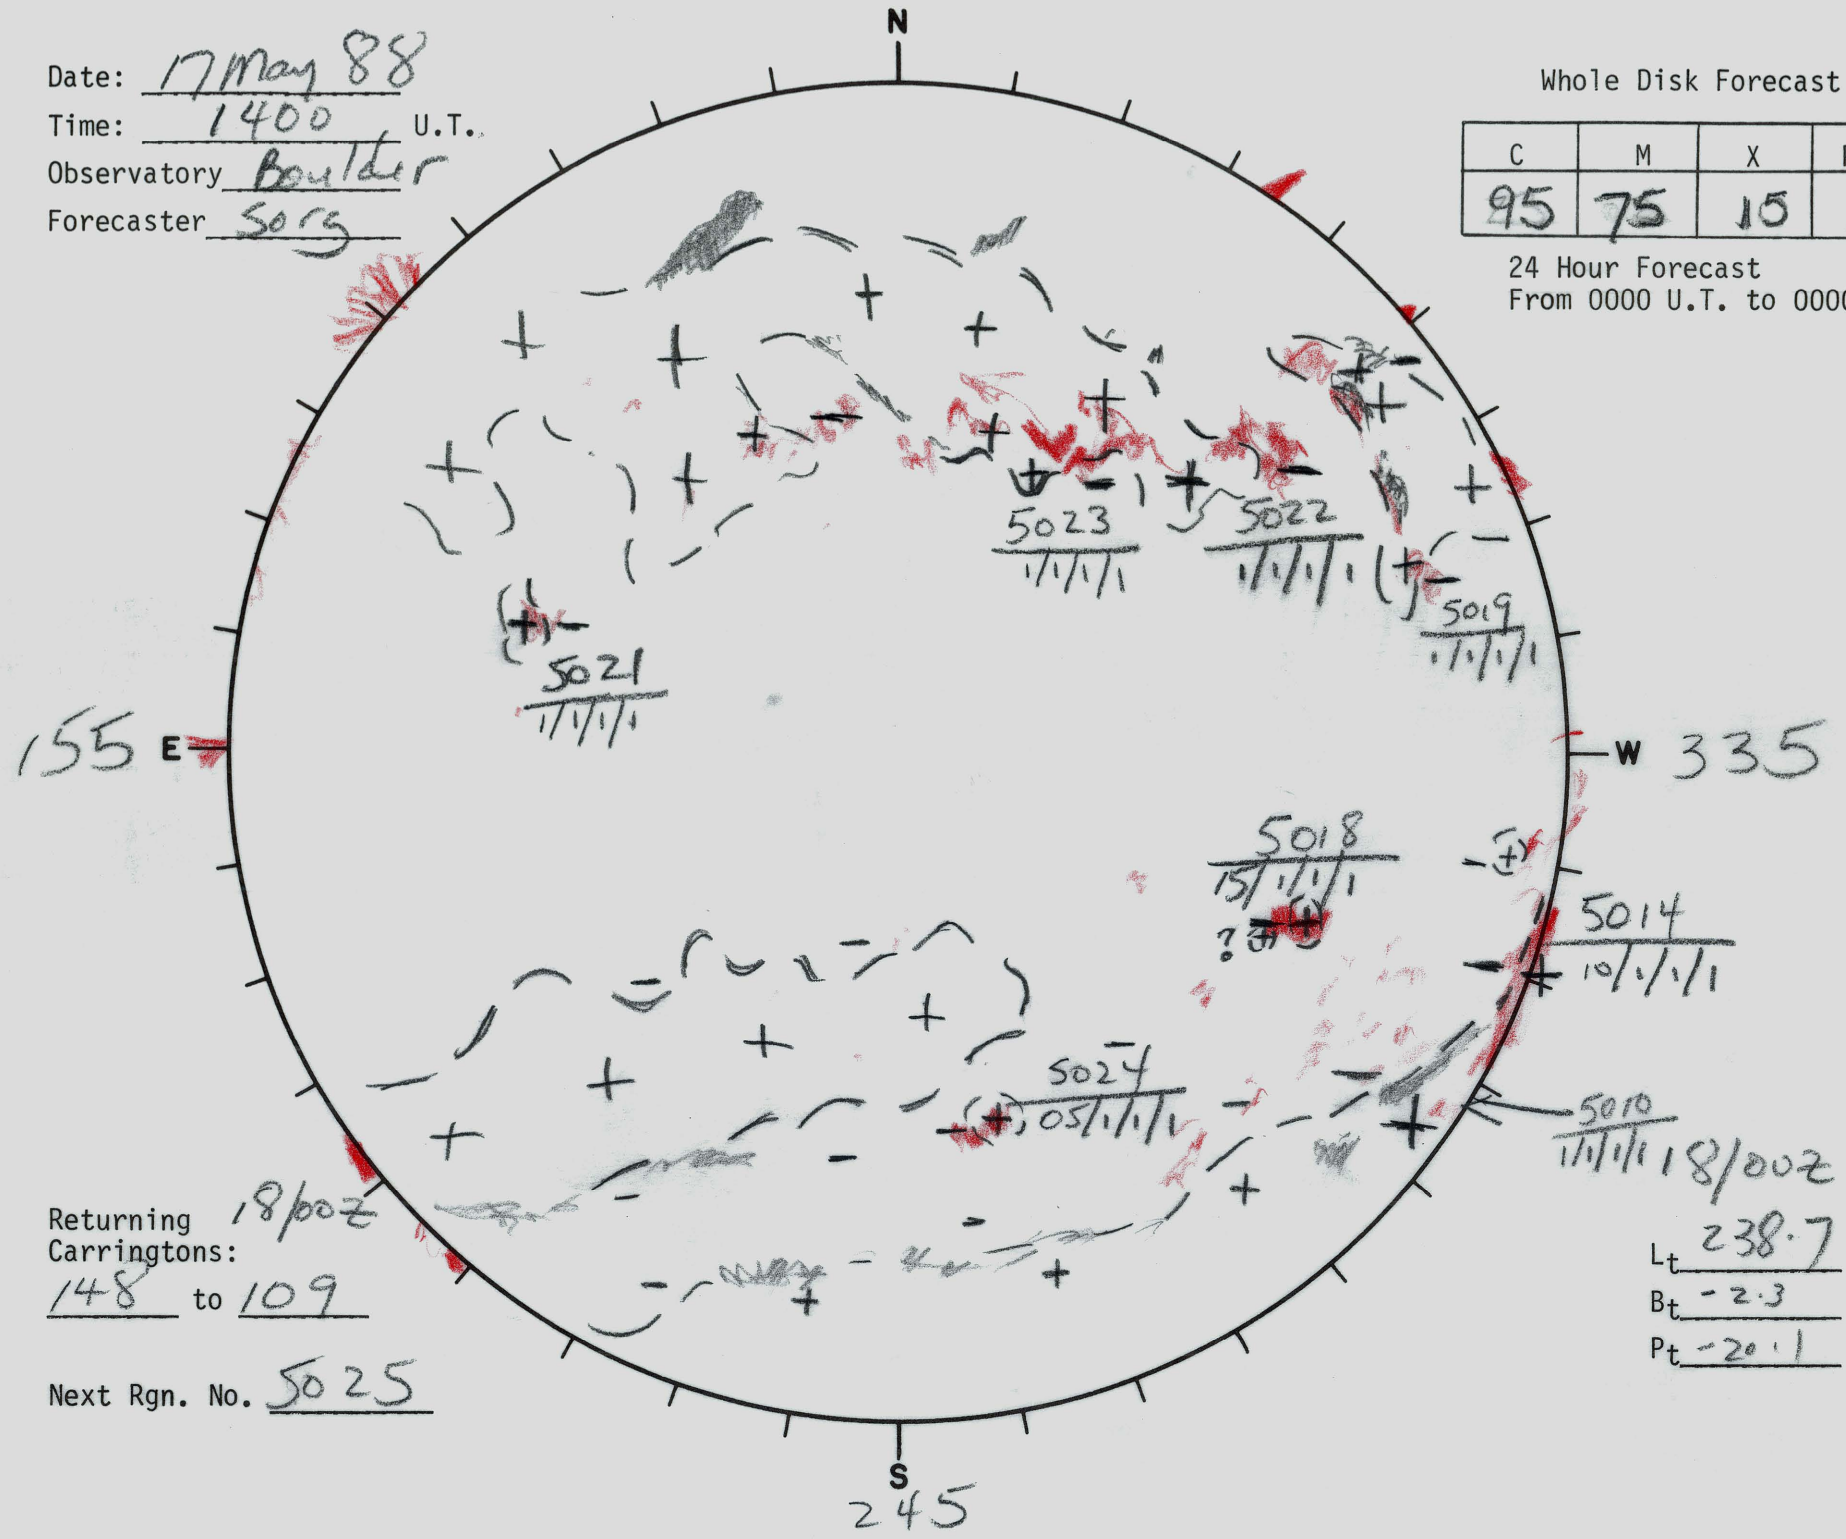

Date: 17 May 88
 Time: 1400 U.T..
 Observatory Boulder
 Forecaster Sorg

Whole Disk Forecast

C	M	X	P
95	75	15	15

24 Hour Forecast
 From 0000 U.T. to 0000 U.T.

Returning Carringtons:
148 to 109

Next Rgn. No. 5025

Lt 238.7
 Bt -2.3
 Pt -20.1