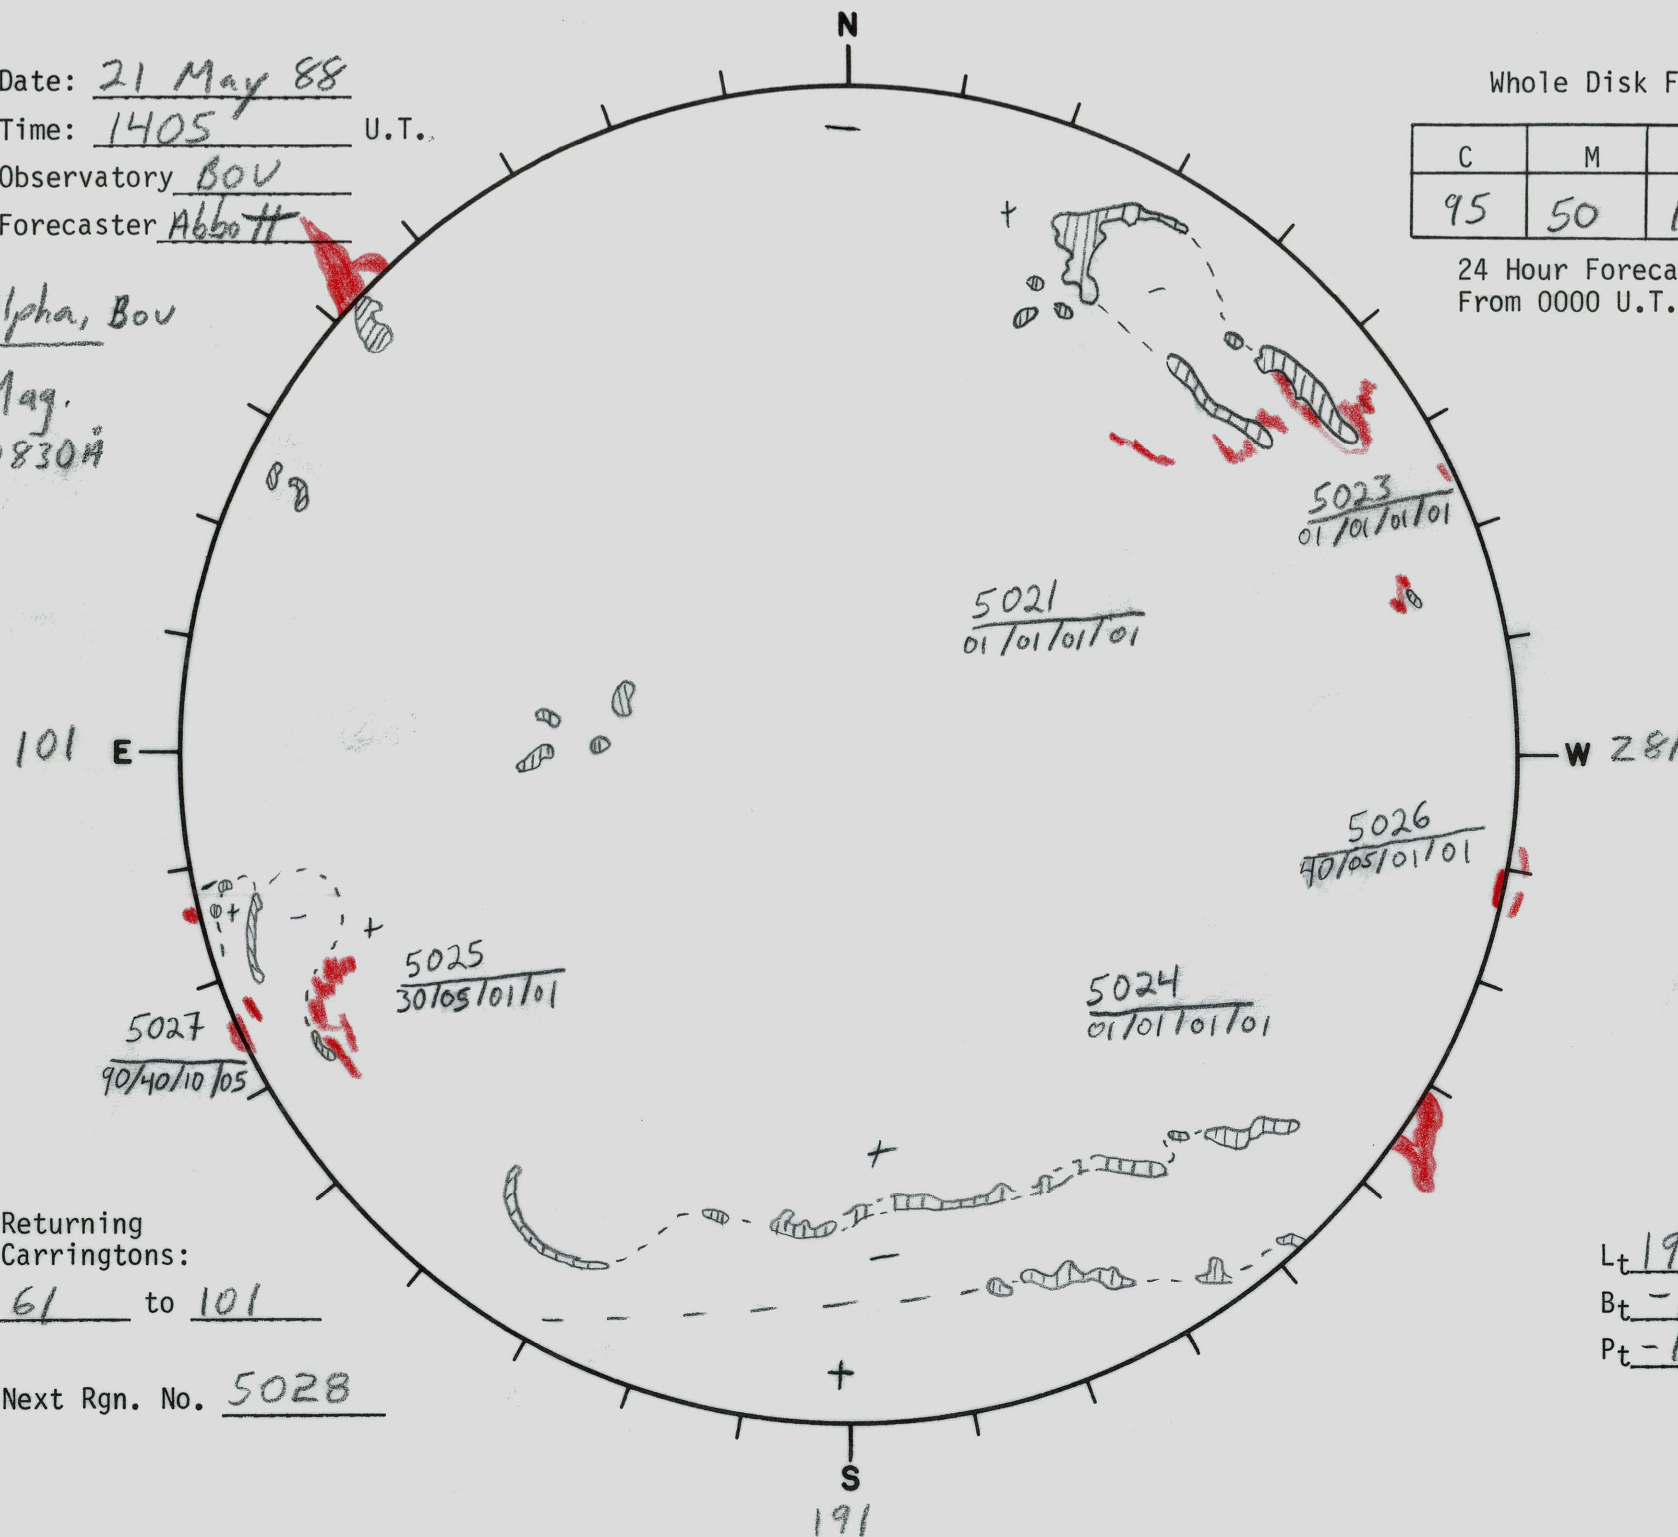

Date: 21 May 88
 Time: 1405 U.T.
 Observatory BOV
 Forecaster Abbott

Whole Disk Forecast

| C | M | X | P |
|----|----|----|----|
| 95 | 50 | 10 | 05 |

24 Hour Forecast
 From 0000 U.T. to 0000 U.T.

H-Alpha, BOV

-No Mag.
 -No 10830Å

Returning Carringtons:
61 to 101

Next Rgn. No. 5028

L_t 191.3
 B_t -1.9
 P_t -19.0