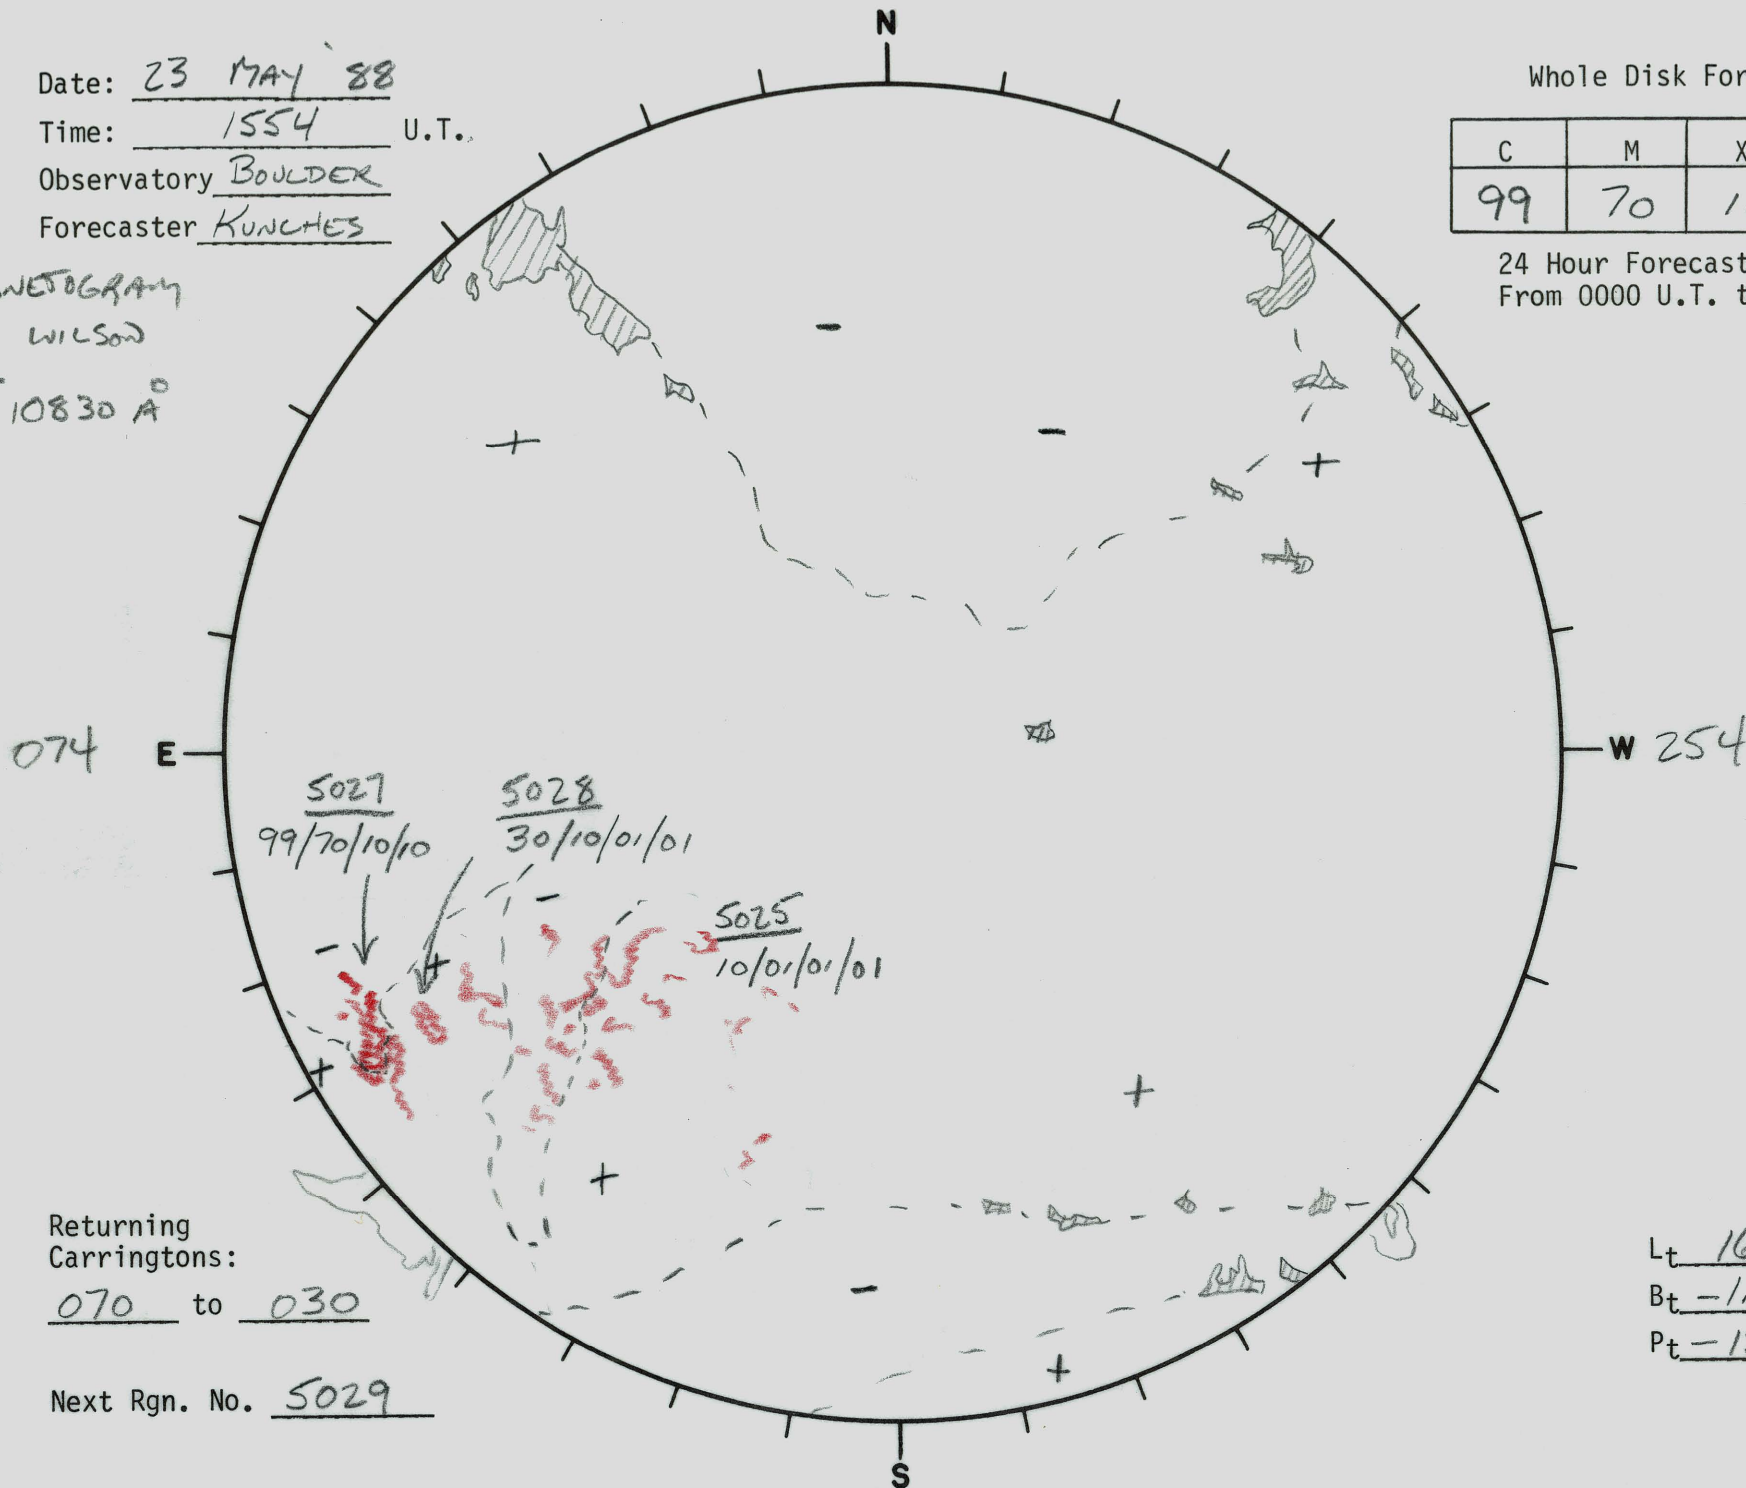

Date: 23 MAY '88
 Time: 1554 U.T.
 Observatory BOULDER
 Forecaster KUNCHES

Whole Disk Forecast

C	M	X	P
99	70	10	10

24 Hour Forecast
 From 0000 U.T. to 0000 U.T.

MAGNETOGRAM
 MT. WILSON
 NO 10830 A

Returning
 Carringtons:

070 to 030

Next Rgn. No. 5029

L_t 164
B_t -1.6
P_t -18.3