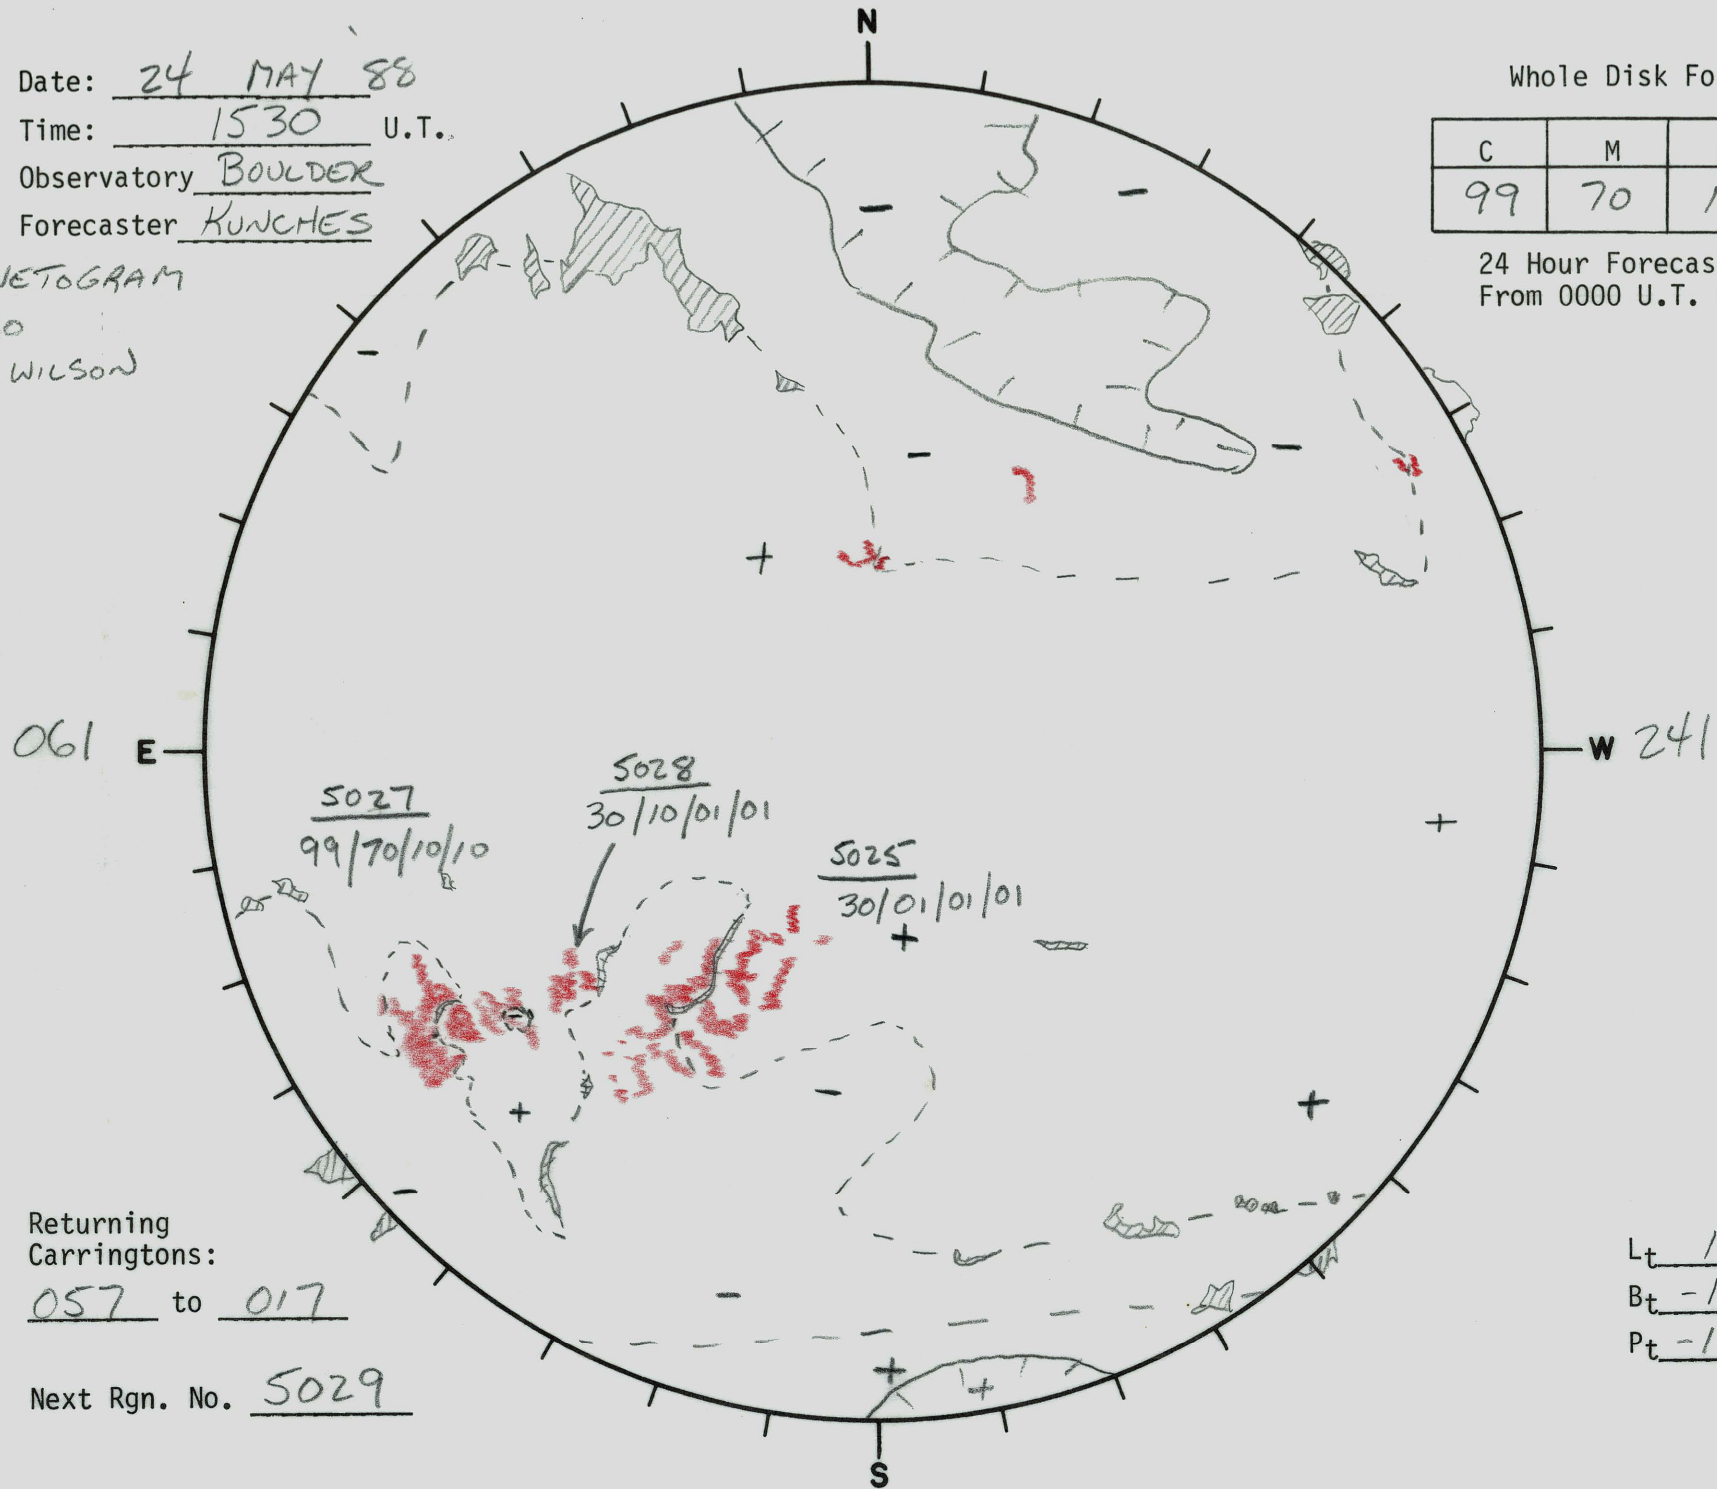

Date: 24 MAY 88
 Time: 1530 U.T..
 Observatory BOULDER
 Forecaster KUNCHES

Whole Disk Forecast

C	M	X	P
99	70	10	10

24 Hour Forecast
 From 0000 U.T. to 0000 U.T.

MAGNETOGRAM
 10830
 MT. WILSON

Returning Carringtons:
057 to 017

Next Rgn. No. 5029

L_t 151
B_t -1.5
P_t -18.0