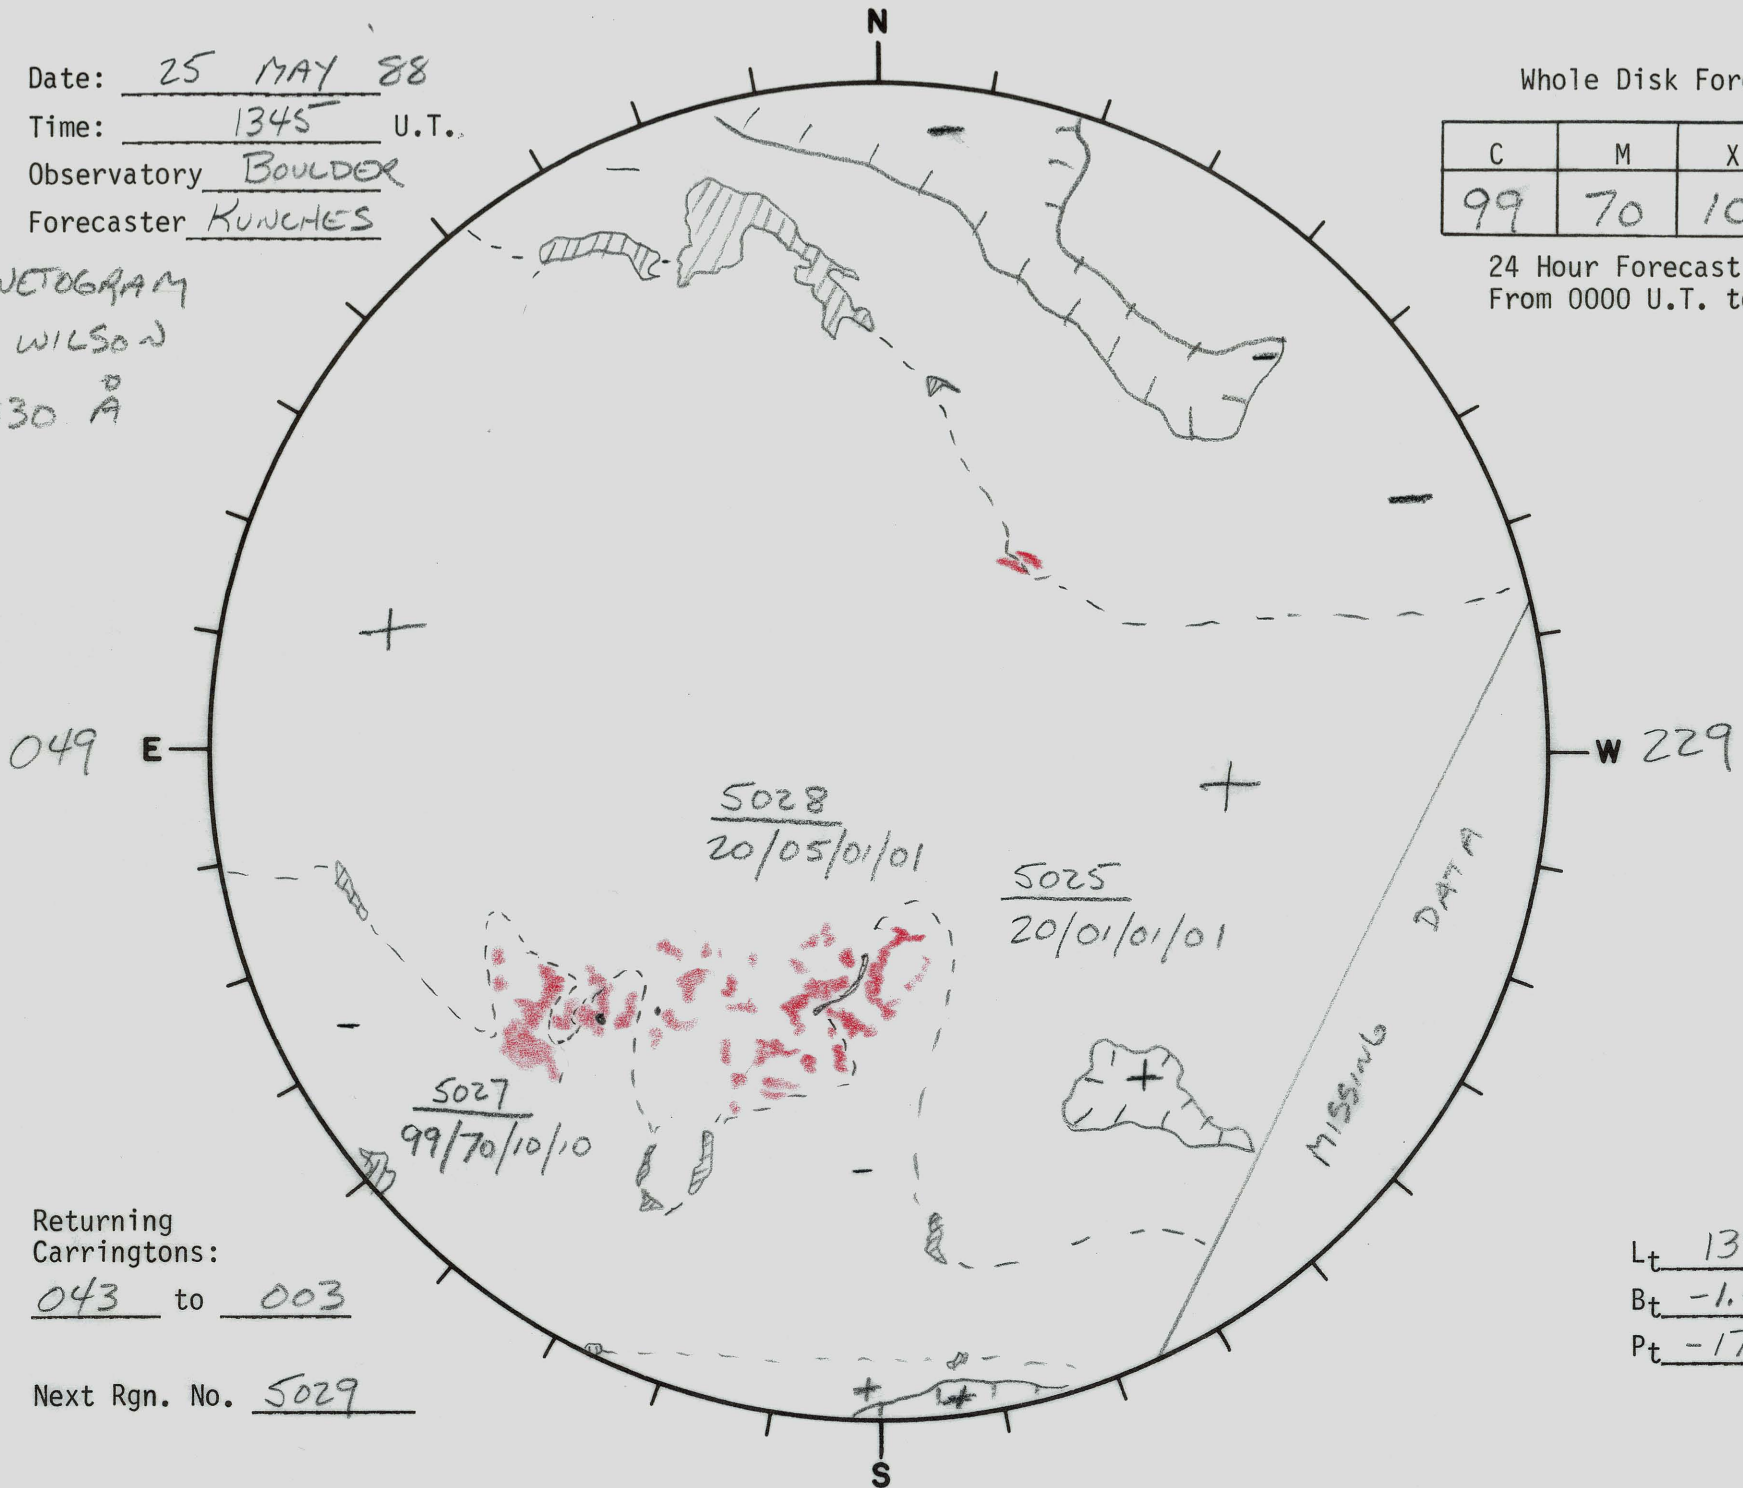

Date: 25 MAY 88  
 Time: 1345 U.T..  
 Observatory BOULDER  
 Forecaster KUNCHES

Whole Disk Forecast

C	M	X	P
99	70	10	10

24 Hour Forecast  
 From 0000 U.T. to 0000 U.T.

MAGNETOGRAM  
 MT. WILSON  
 10830 Å

Returning  
 Carringtons:

043 to 003

Next Rgn. No. 5029

Lt 139  
 Bt -1.4  
 Pt -17.7