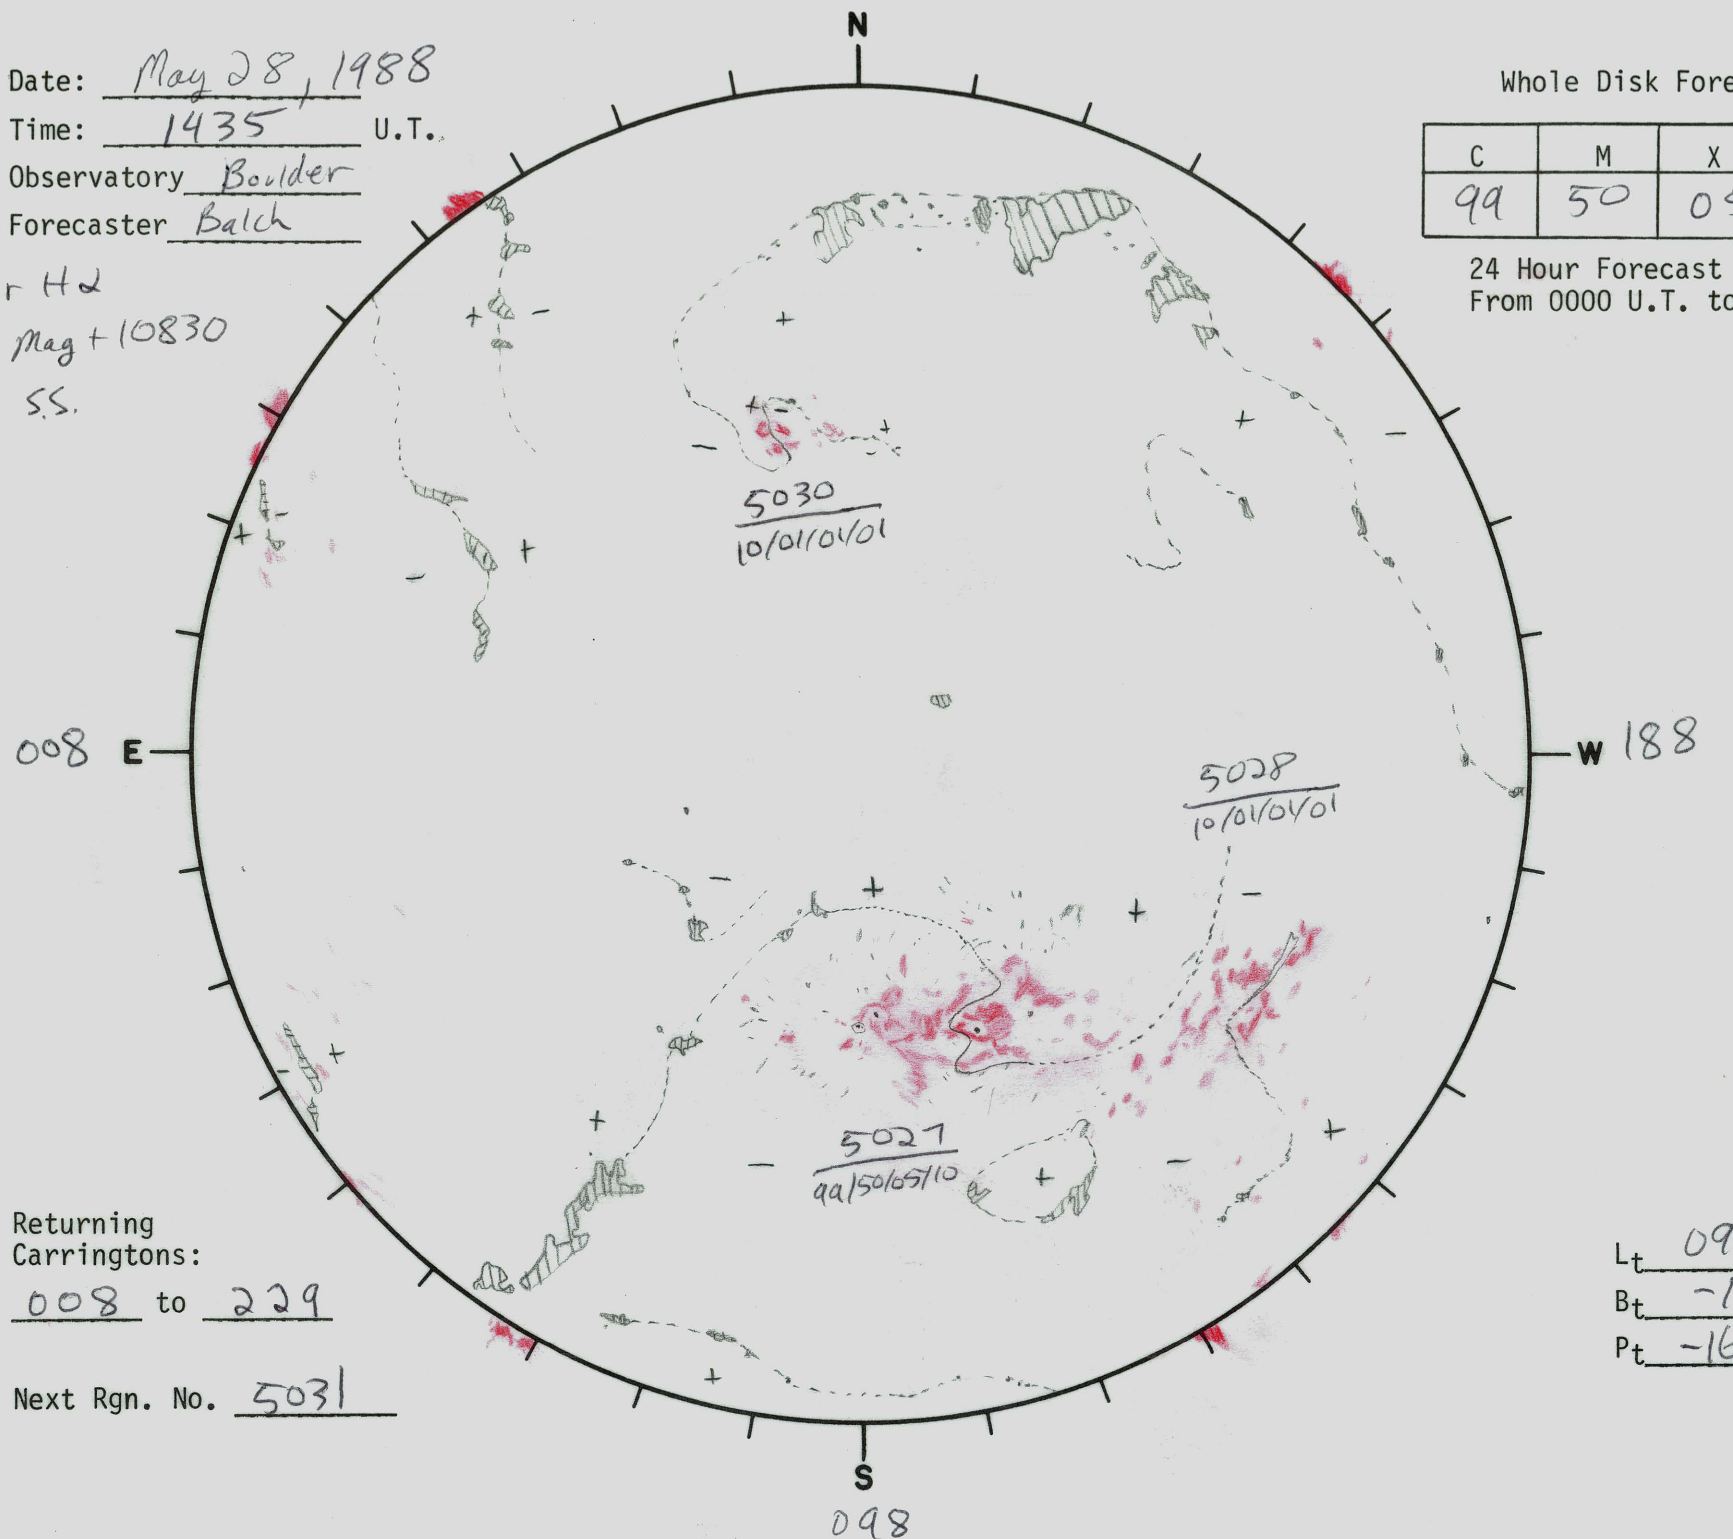

Date: May 28, 1988
 Time: 1435 U.T.
 Observatory Boulder
 Forecaster Balch

Whole Disk Forecast

C	M	X	P
99	50	05	10

24 Hour Forecast
 From 0000 U.T. to 0000 U.T.

Boulder Hd
 K+PK Mag +10830
 M+W. S.S.

Returning Carringtons:
008 to 229

Next Rgn. No. 5031

L_t 098.4
 B_t -1.0
 P_t -16.6