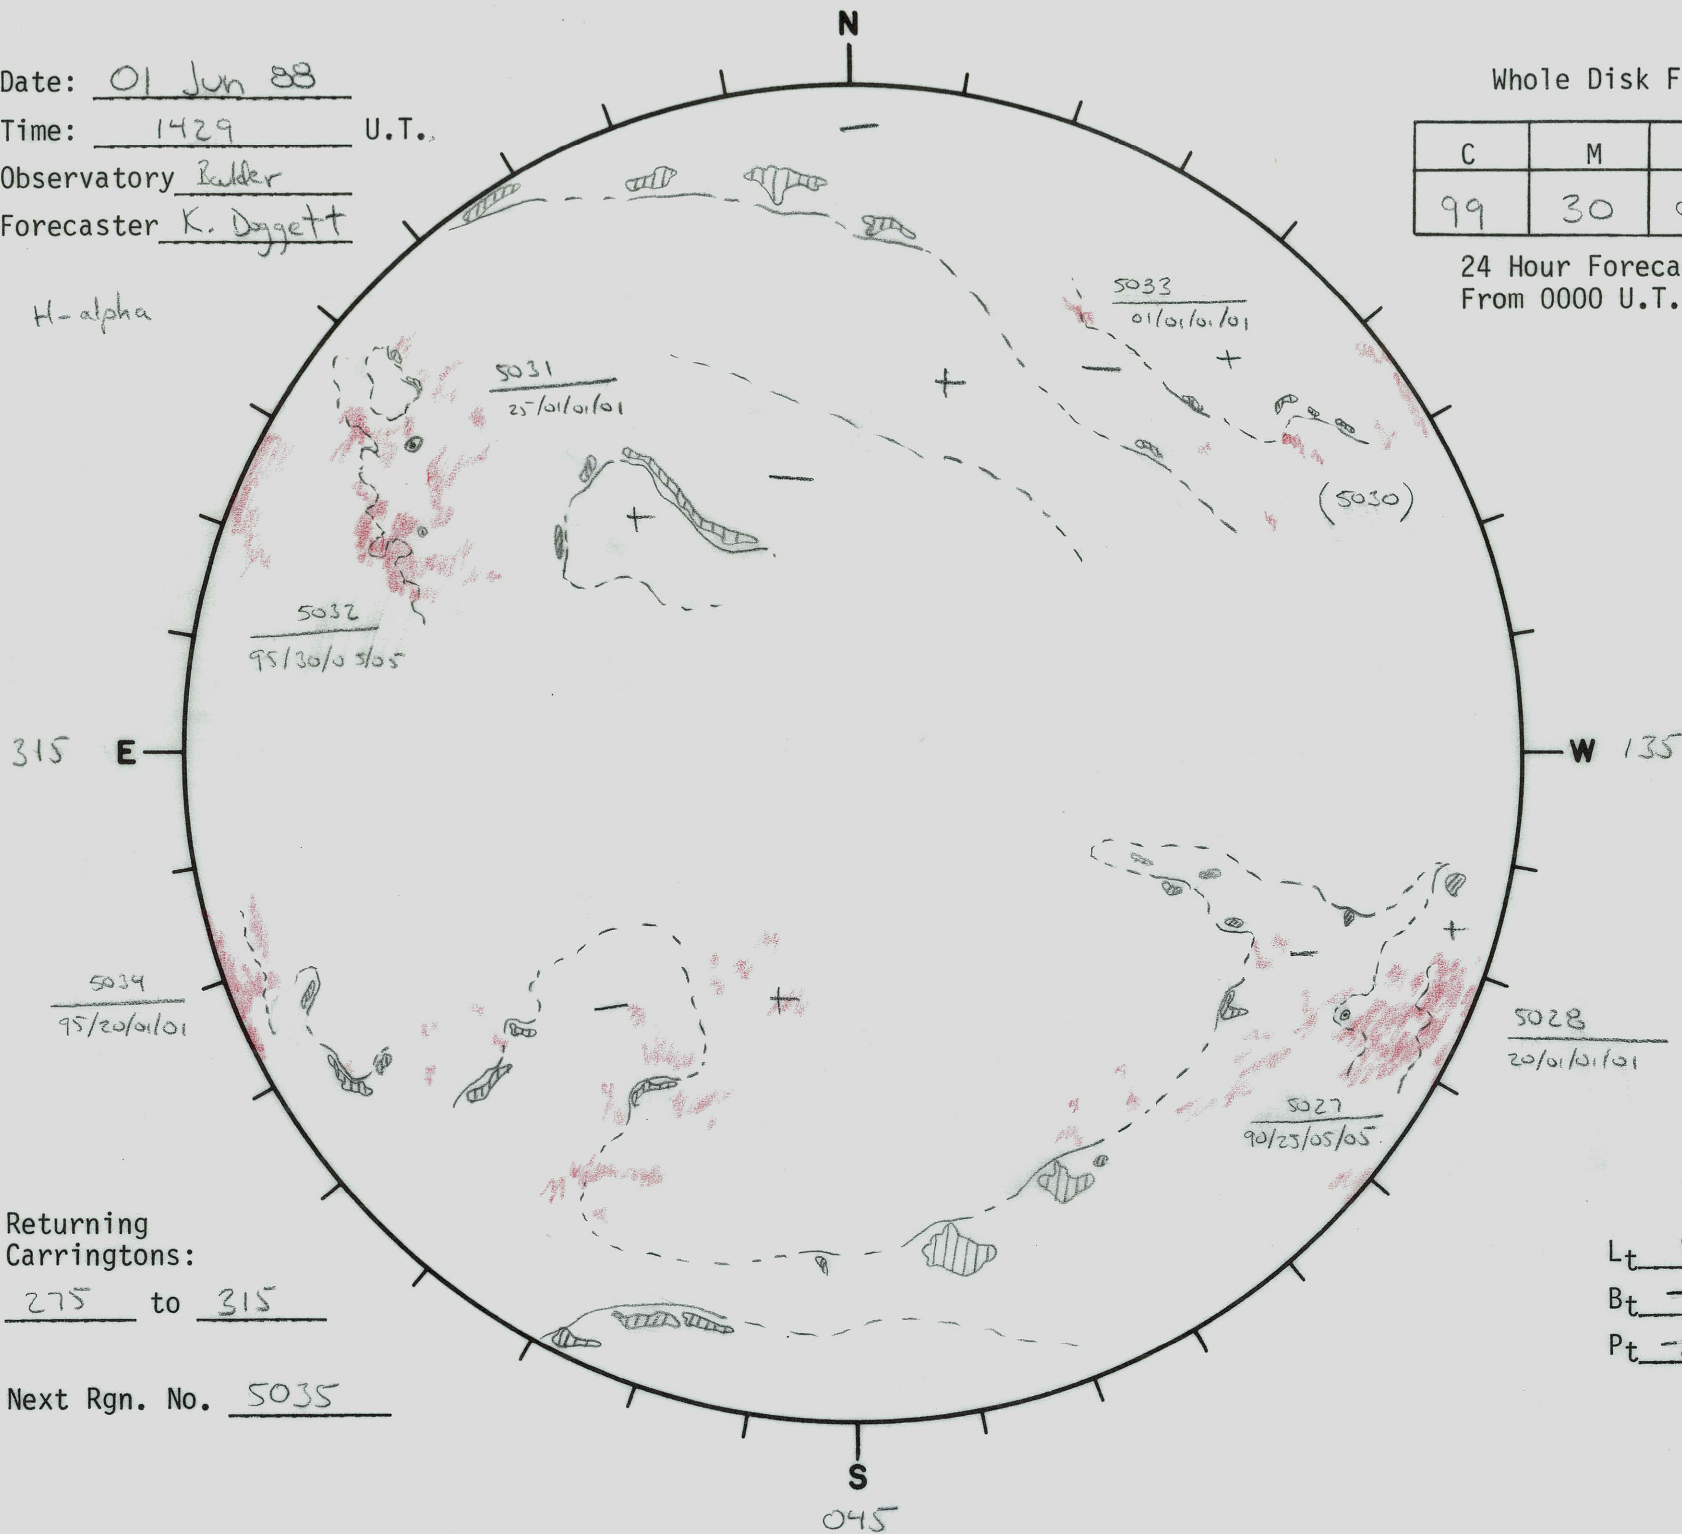

Date: 01 Jun 88
 Time: 1429 U.T.
 Observatory Boulder
 Forecaster K. Doggett

Whole Disk Forecast

C	M	X	P
99	30	05	05

24 Hour Forecast
 From 0000 U.T. to 0000 U.T.

Boulder H-alpha

Returning Carringtons:

275 to 315

Next Rgn. No. 5035

L_t 45.5
B_t -0.5
P_t -15.1