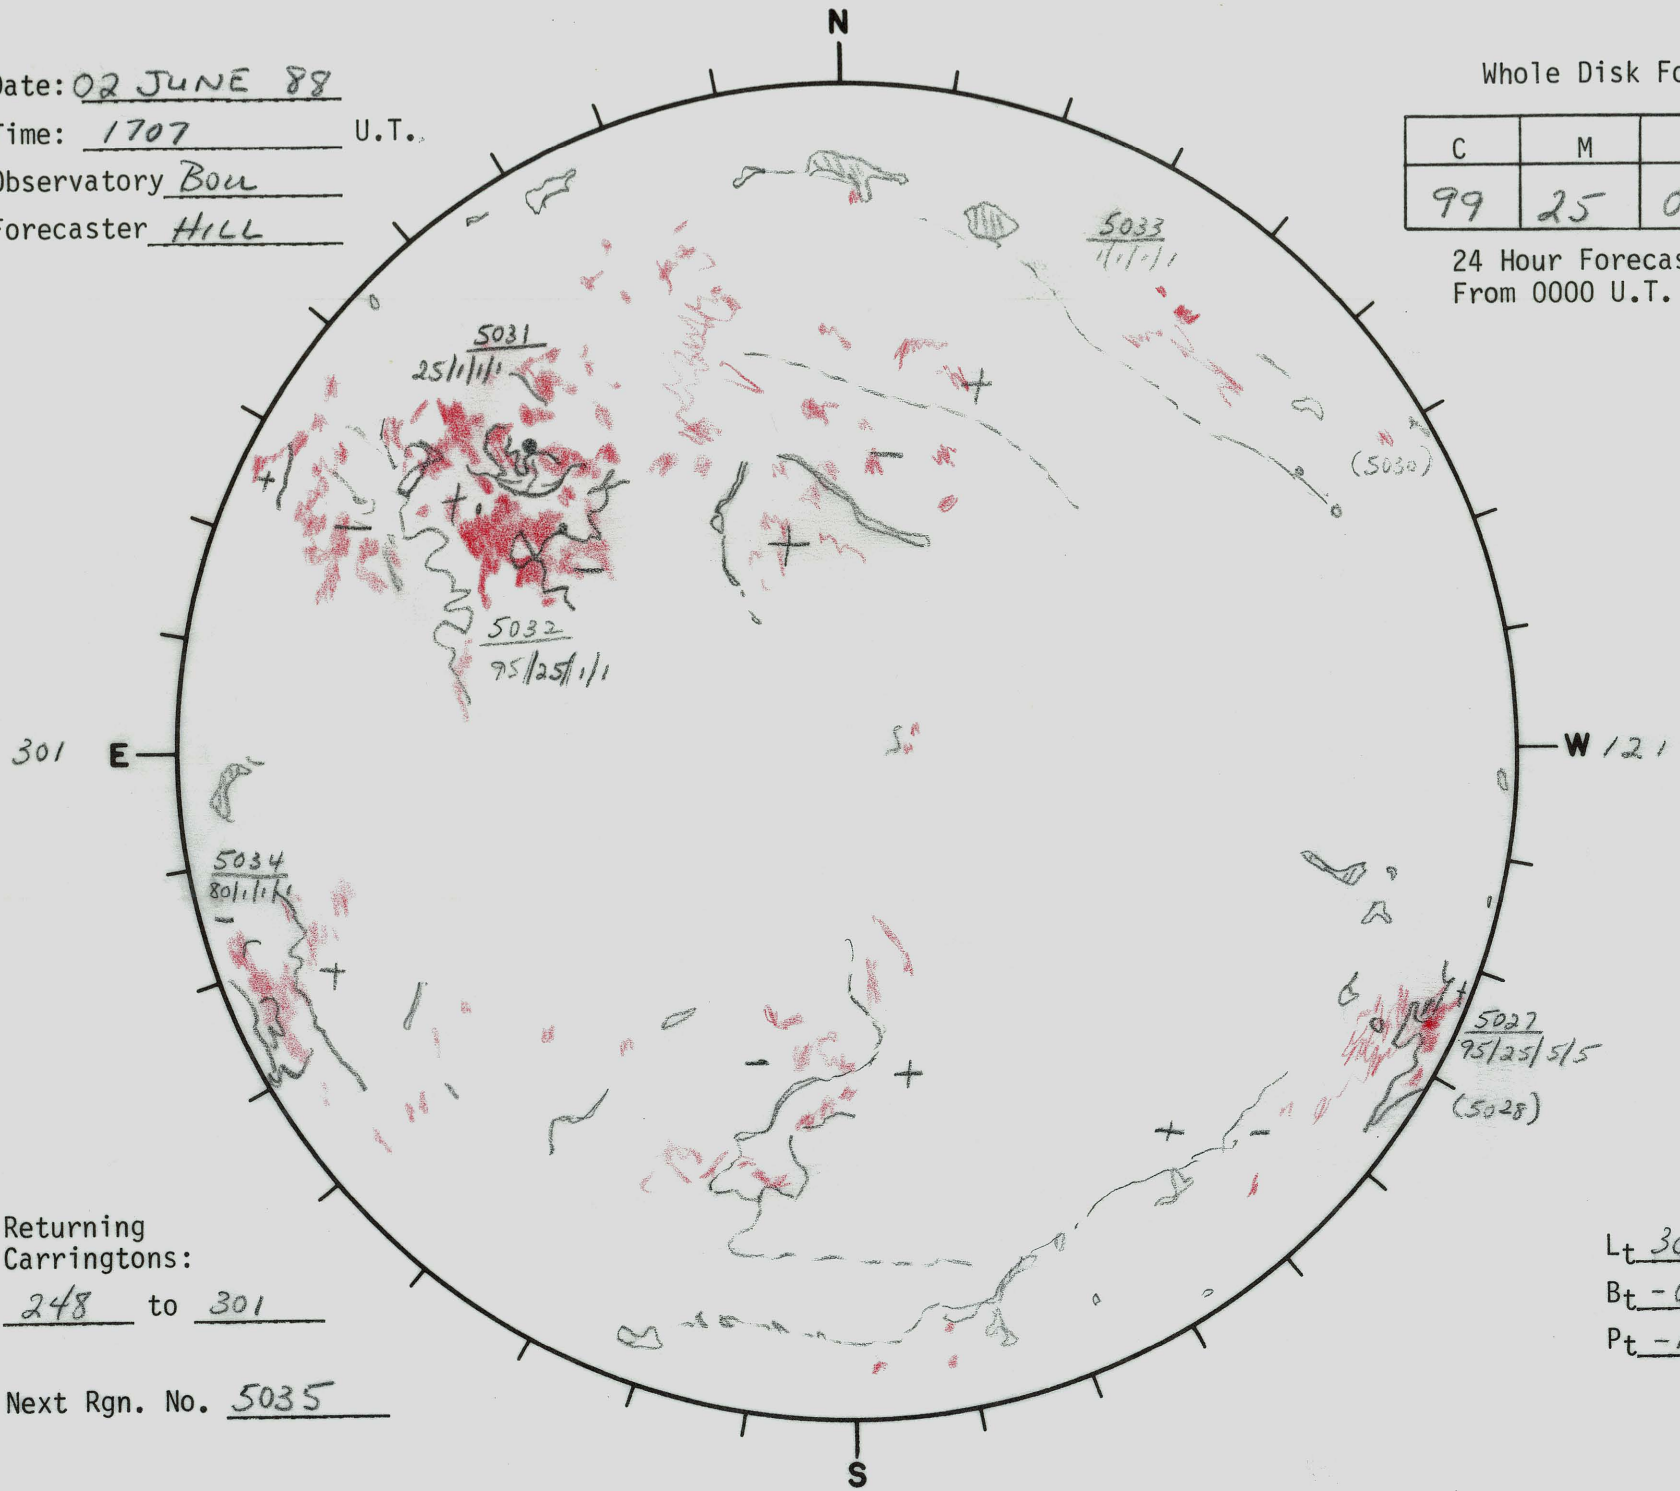

Date: 02 JUNE 88

Time: 1707 U.T.

Observatory Bou

Forecaster HILL

Whole Disk Forecast

C	M	X	P
99	25	02	02

24 Hour Forecast
From 0000 U.T. to 0000 U.T.

Returning Carringtons:

248 to 301

Next Rgn. No. 5035

L_t 30.8

B_t -0.4

P_t -14.7