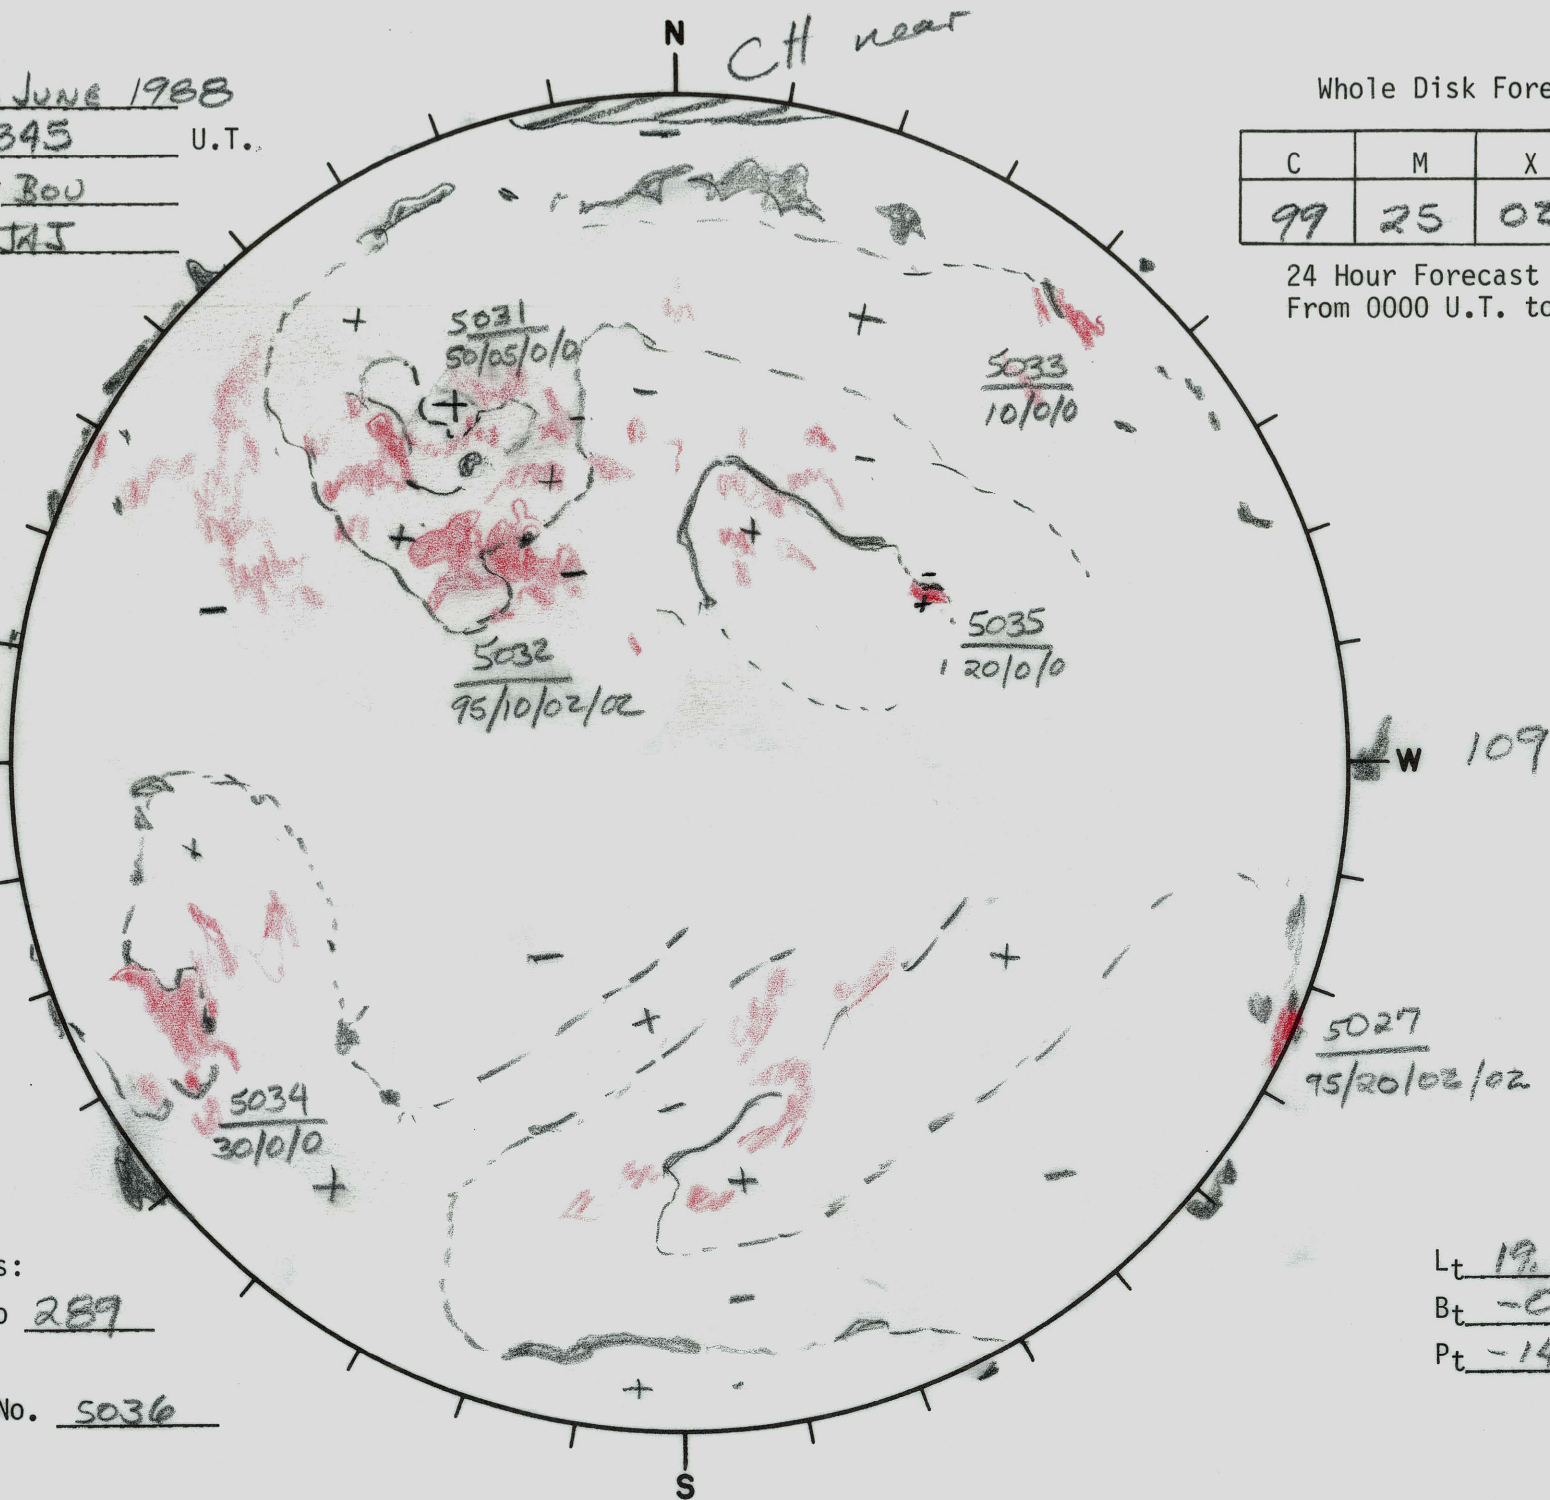

Date: 03 JUNE 1988
 Time: 1345 U.T.
 Observatory BOU
 Forecaster JAJ

Whole Disk Forecast

C	M	X	P
99	25	02	01

24 Hour Forecast
 From 0000 U.T. to 0000 U.T.

He 10830
 AND
 MAG DATA
 AVAILABLE

289

W 109

Returning
 Carringtons:

236 to 289

Next Rgn. No. 5036

Lt 19.9
 Bt -0.3
 Pt -14.4