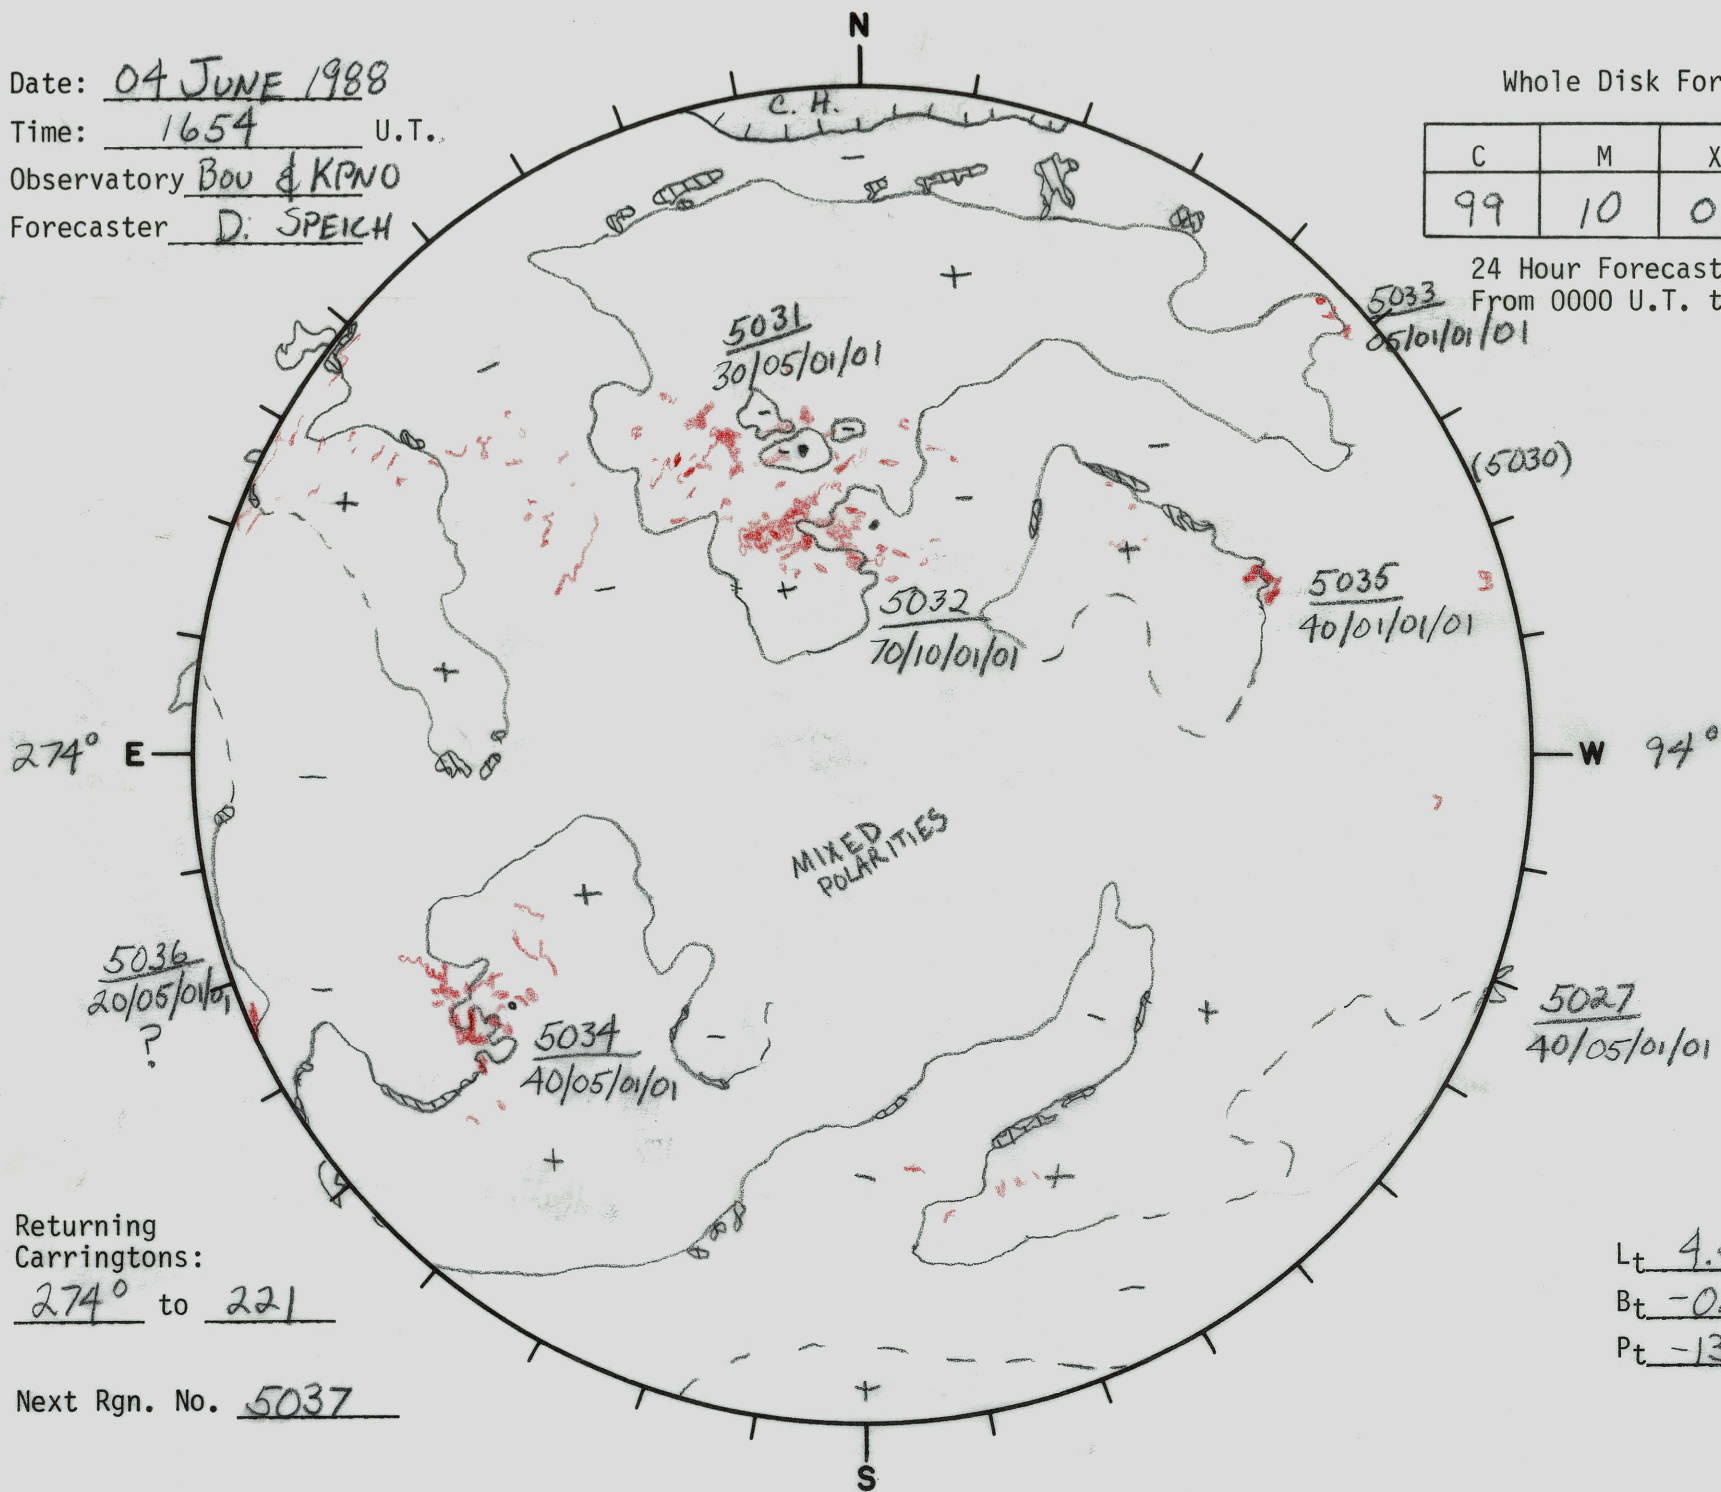

Date: 04 JUNE 1988
 Time: 1654 U.T.
 Observatory Bou & KPNO
 Forecaster D. SPEICH

Whole Disk Forecast

C	M	X	P
99	10	01	01

24 Hour Forecast
 From 0000 U.T. to 0000 U.T.

Returning Carringtons:
274° to 221

Next Rgn. No. 5037

L_t 4.5°
 B_t -0.2°
 P_t -13.9°