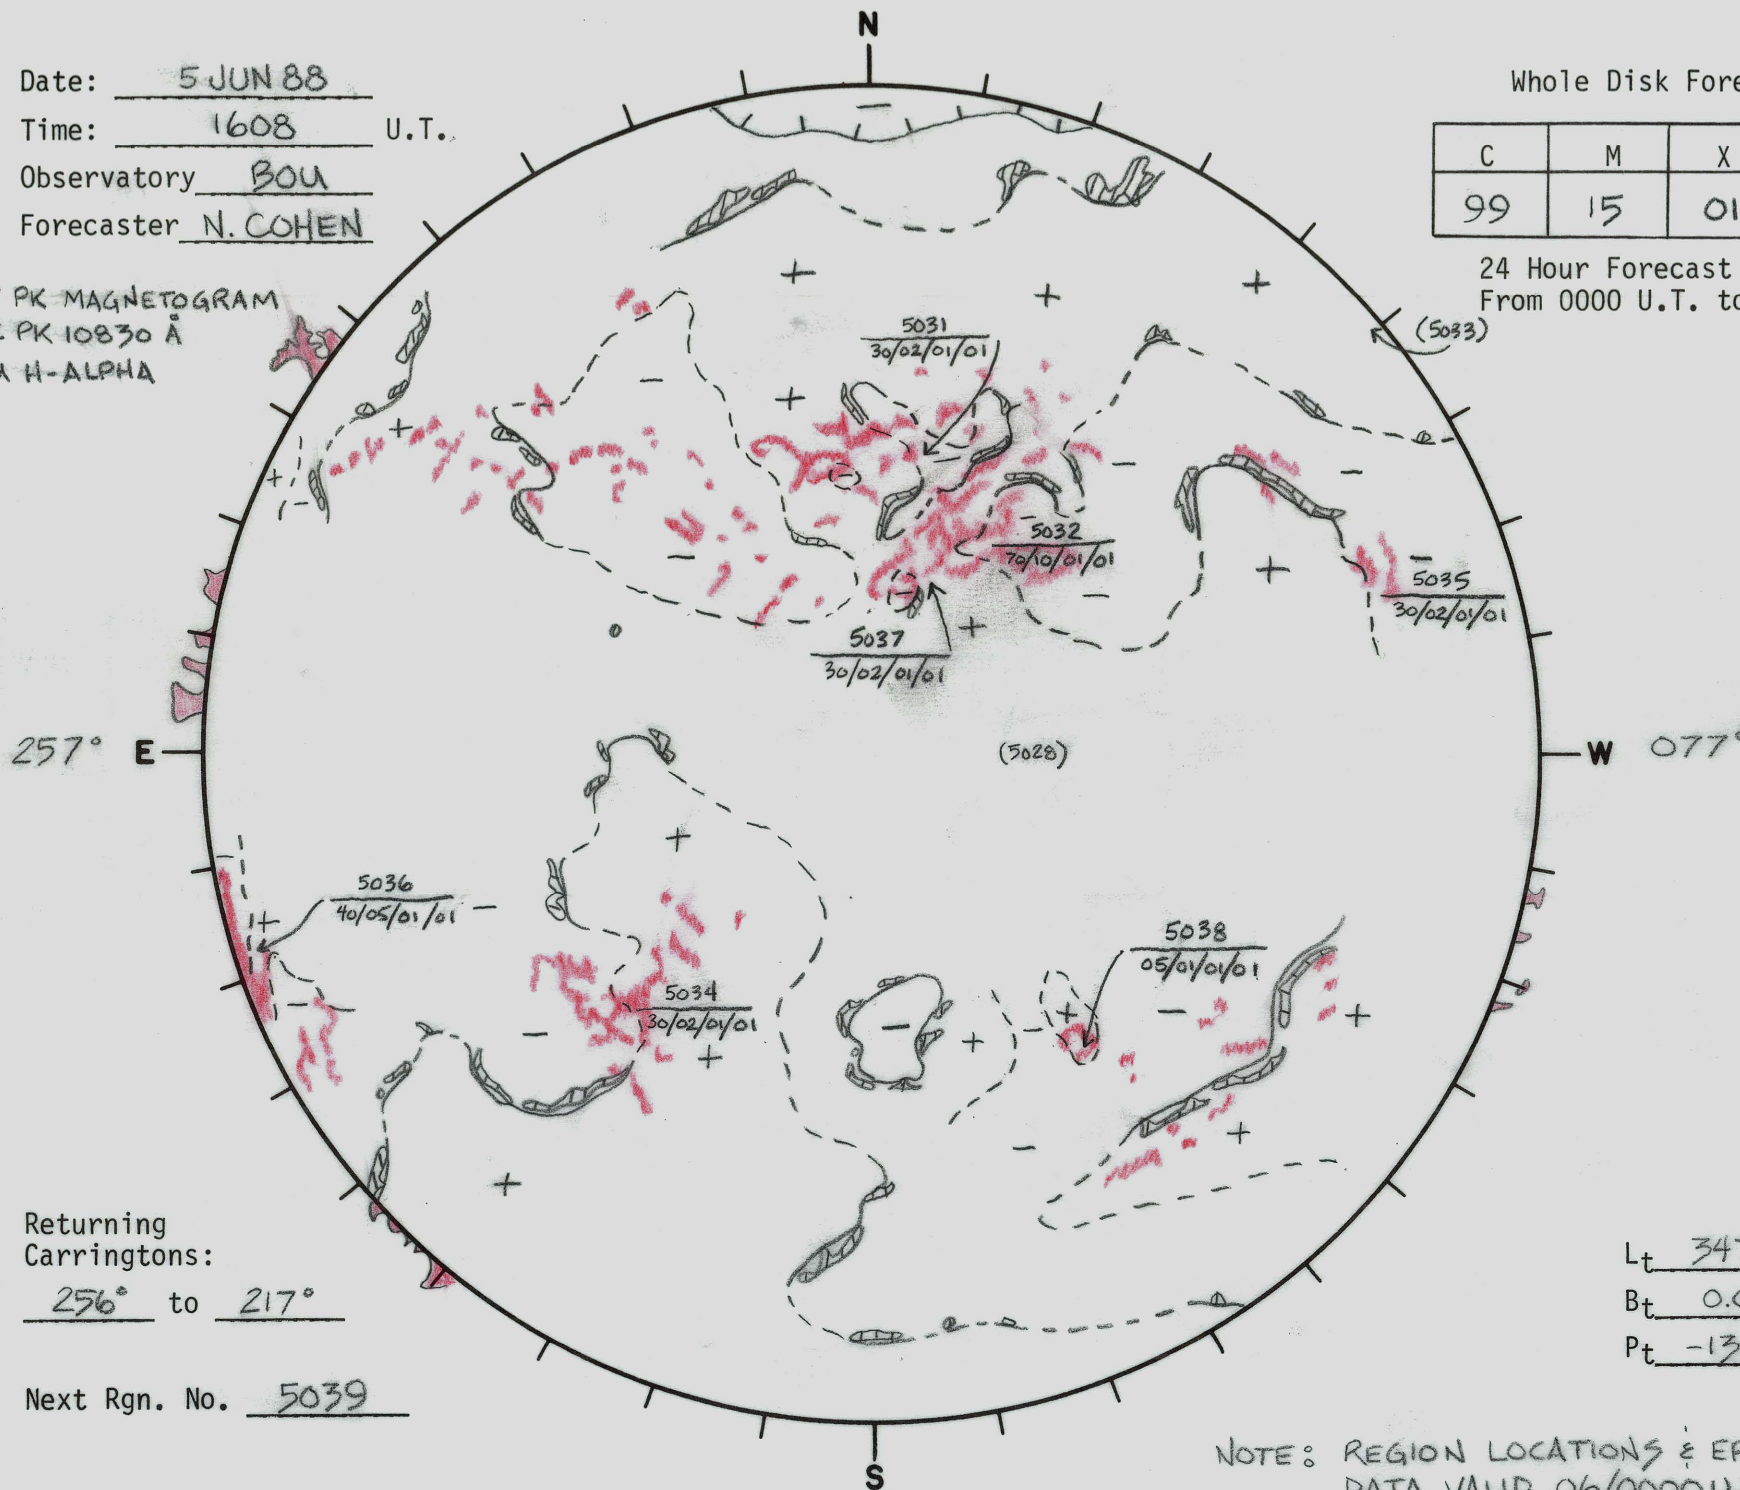

Date: 5 JUN 88
 Time: 1608 U.T.
 Observatory BOU
 Forecaster N. COHEN

Whole Disk Forecast

C	M	X	P
99	15	01	01

24 Hour Forecast
 From 0000 U.T. to 0000 U.T.

- KITT PK MAGNETOGRAM
- SAC PK 10830 Å
- BOU H-ALPHA

Returning Carringtons:

256° to 217°

Next Rgn. No. 5039

L_t 347°
 B_t 0.0°
 P_t -13.4°

NOTE: REGION LOCATIONS & EPHEMERIS DATA VALID 06/0000 U.T.