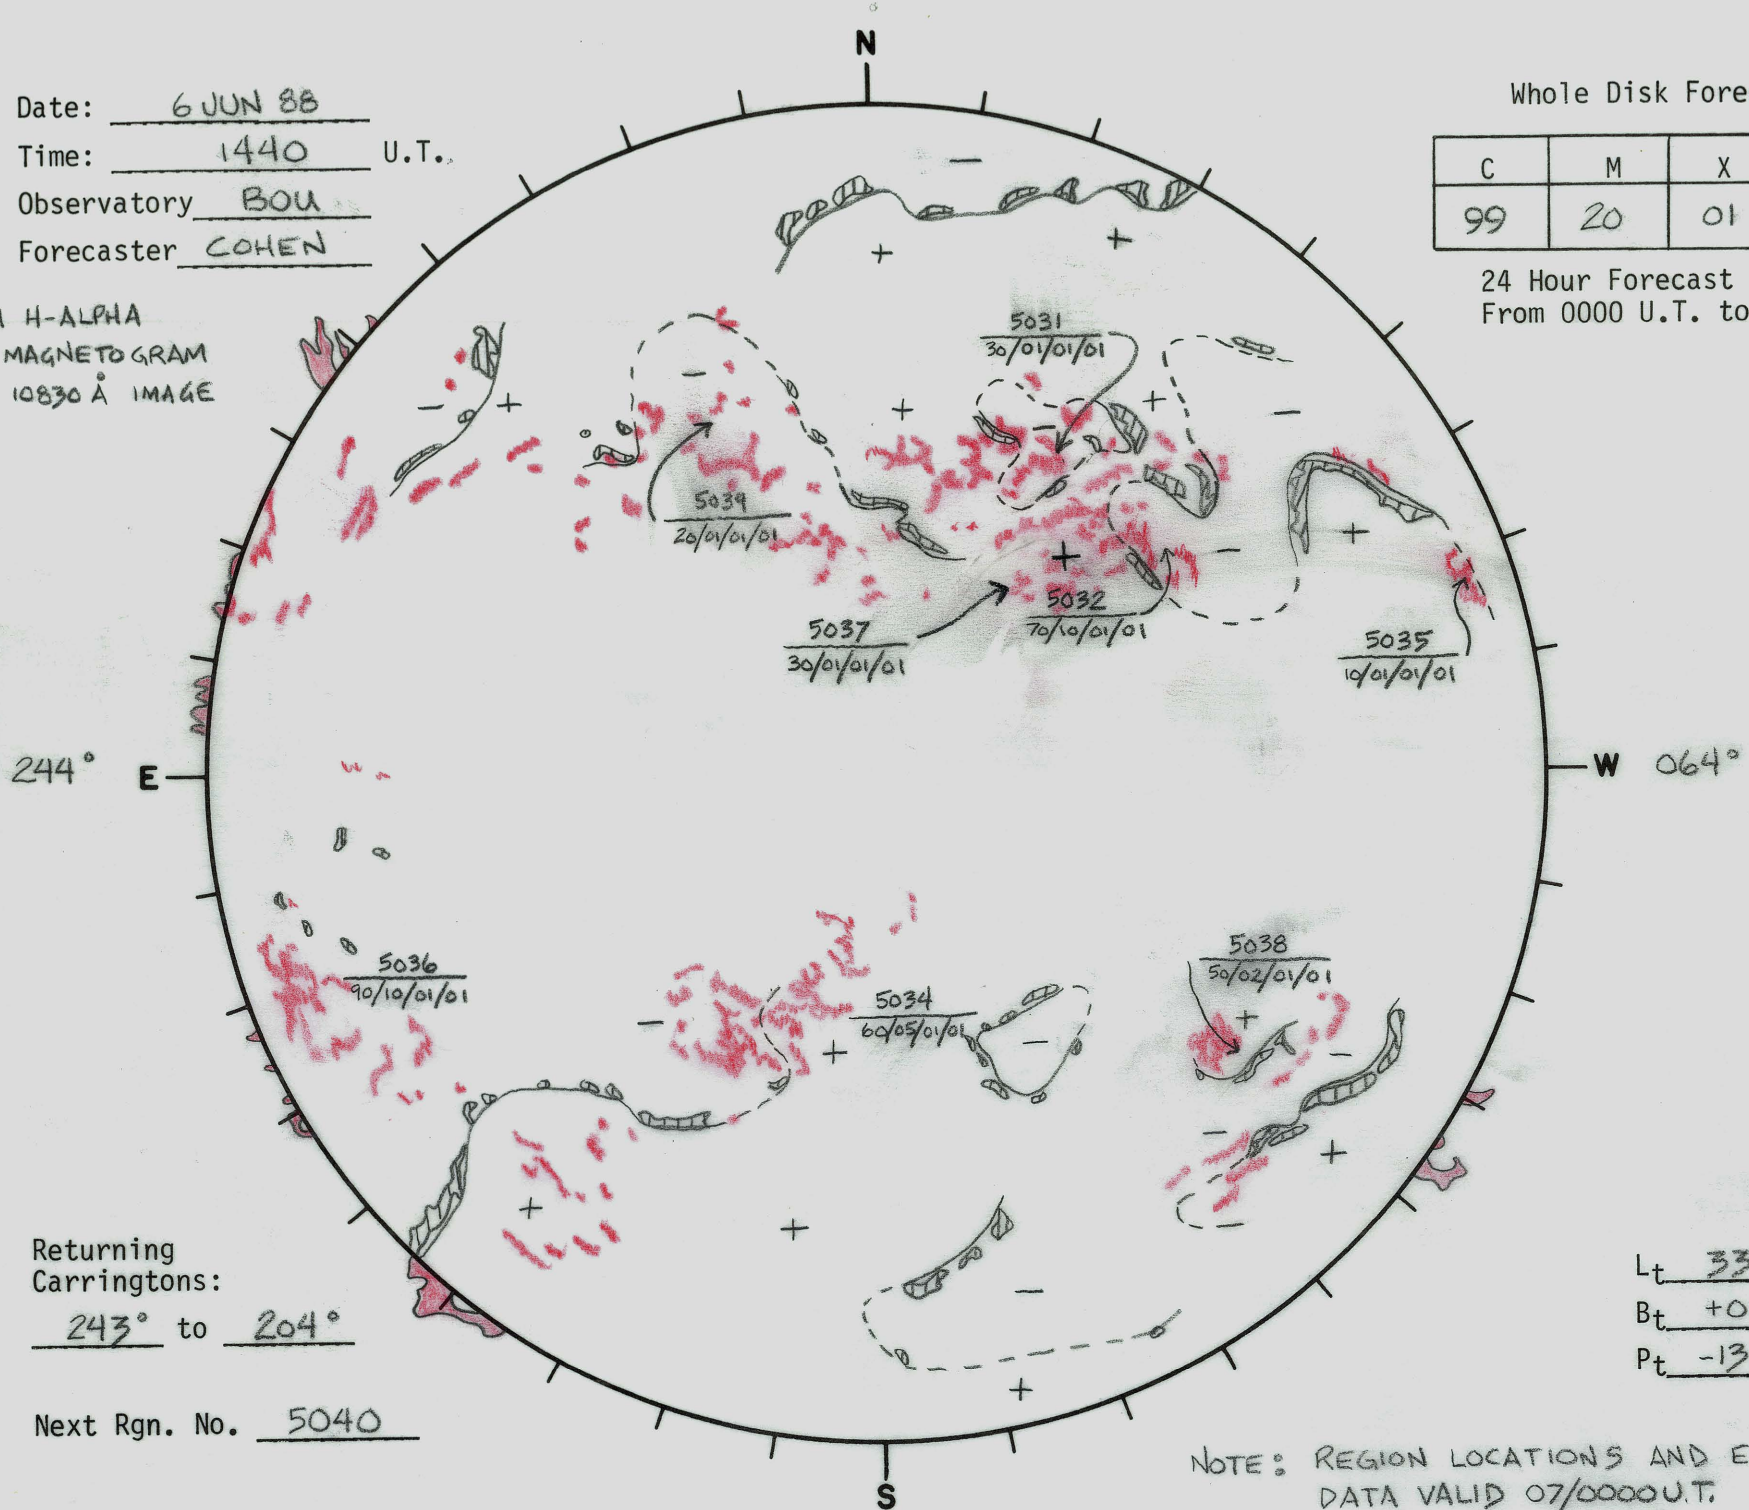

Date: 6 JUN 88
 Time: 1440 U.T.
 Observatory BOU
 Forecaster COHEN

Whole Disk Forecast

C	M	X	P
99	20	01	01

24 Hour Forecast
 From 0000 U.T. to 0000 U.T.

BOU H-ALPHA
 NO MAGNETOGRAM
 NO 10830 Å IMAGE

Returning Carringtons:
243° to 204°

Next Rgn. No. 5040

L_t 334°
B_t +0.1°
P_t -13.0°

NOTE: REGION LOCATIONS AND EPHEMERIS DATA VALID 07/0000 U.T.