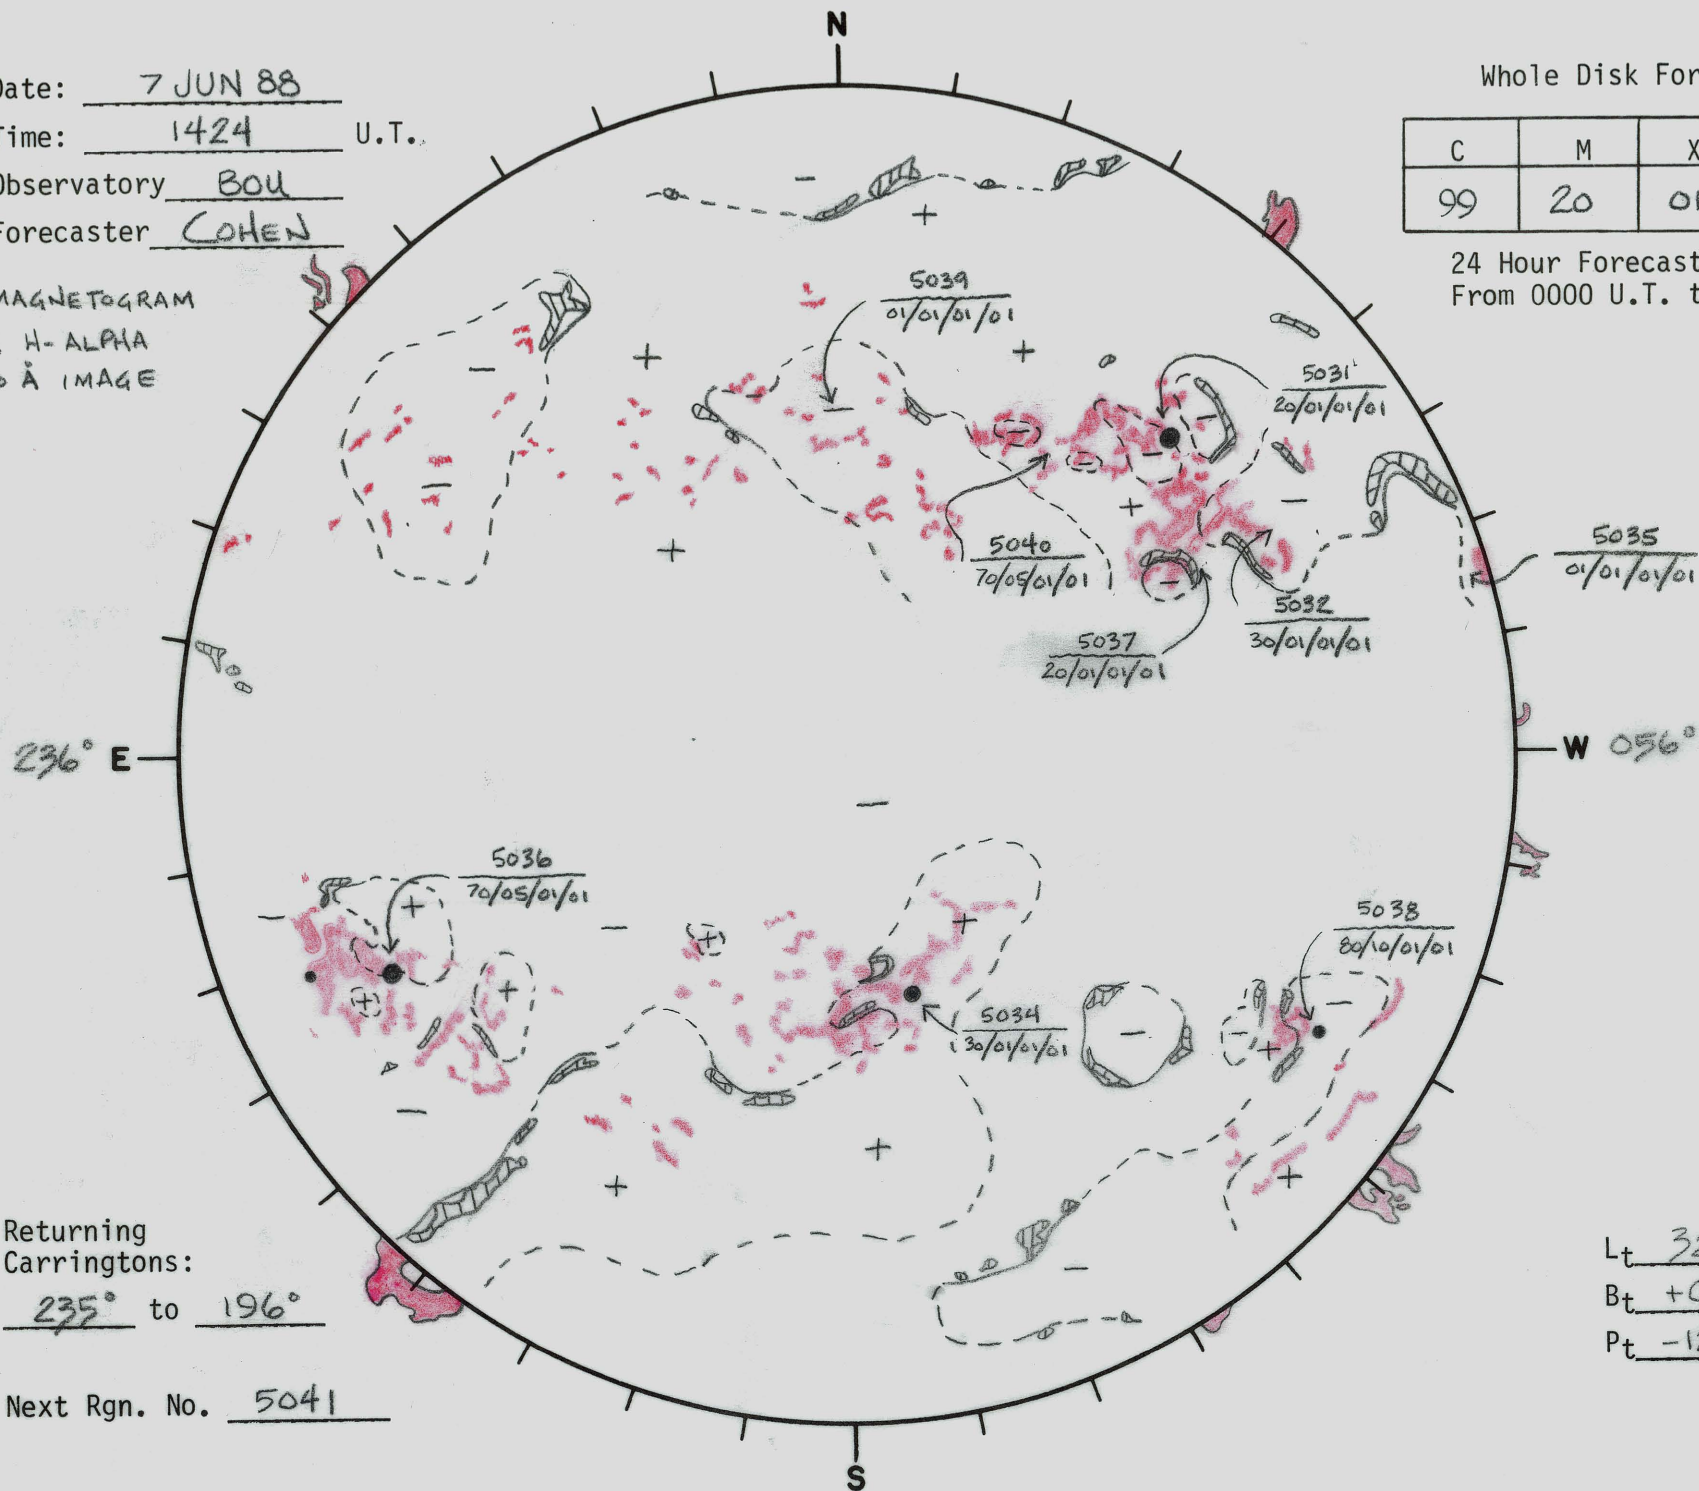

Date: 7 JUN 88
 Time: 1424 U.T..
 Observatory BOU
 Forecaster COHEN

Whole Disk Forecast

C	M	X	P
99	20	01	01

24 Hour Forecast
 From 0000 U.T. to 0000 U.T.

KIT PK MAGNETOGRAM
 BOULDER H-ALPHA
 No 10830 Å IMAGE

Returning Carringtons:
235° to 196°

Next Rgn. No. 5041

Lt 326°
 Bt +0.2°
 Pt -12.8°