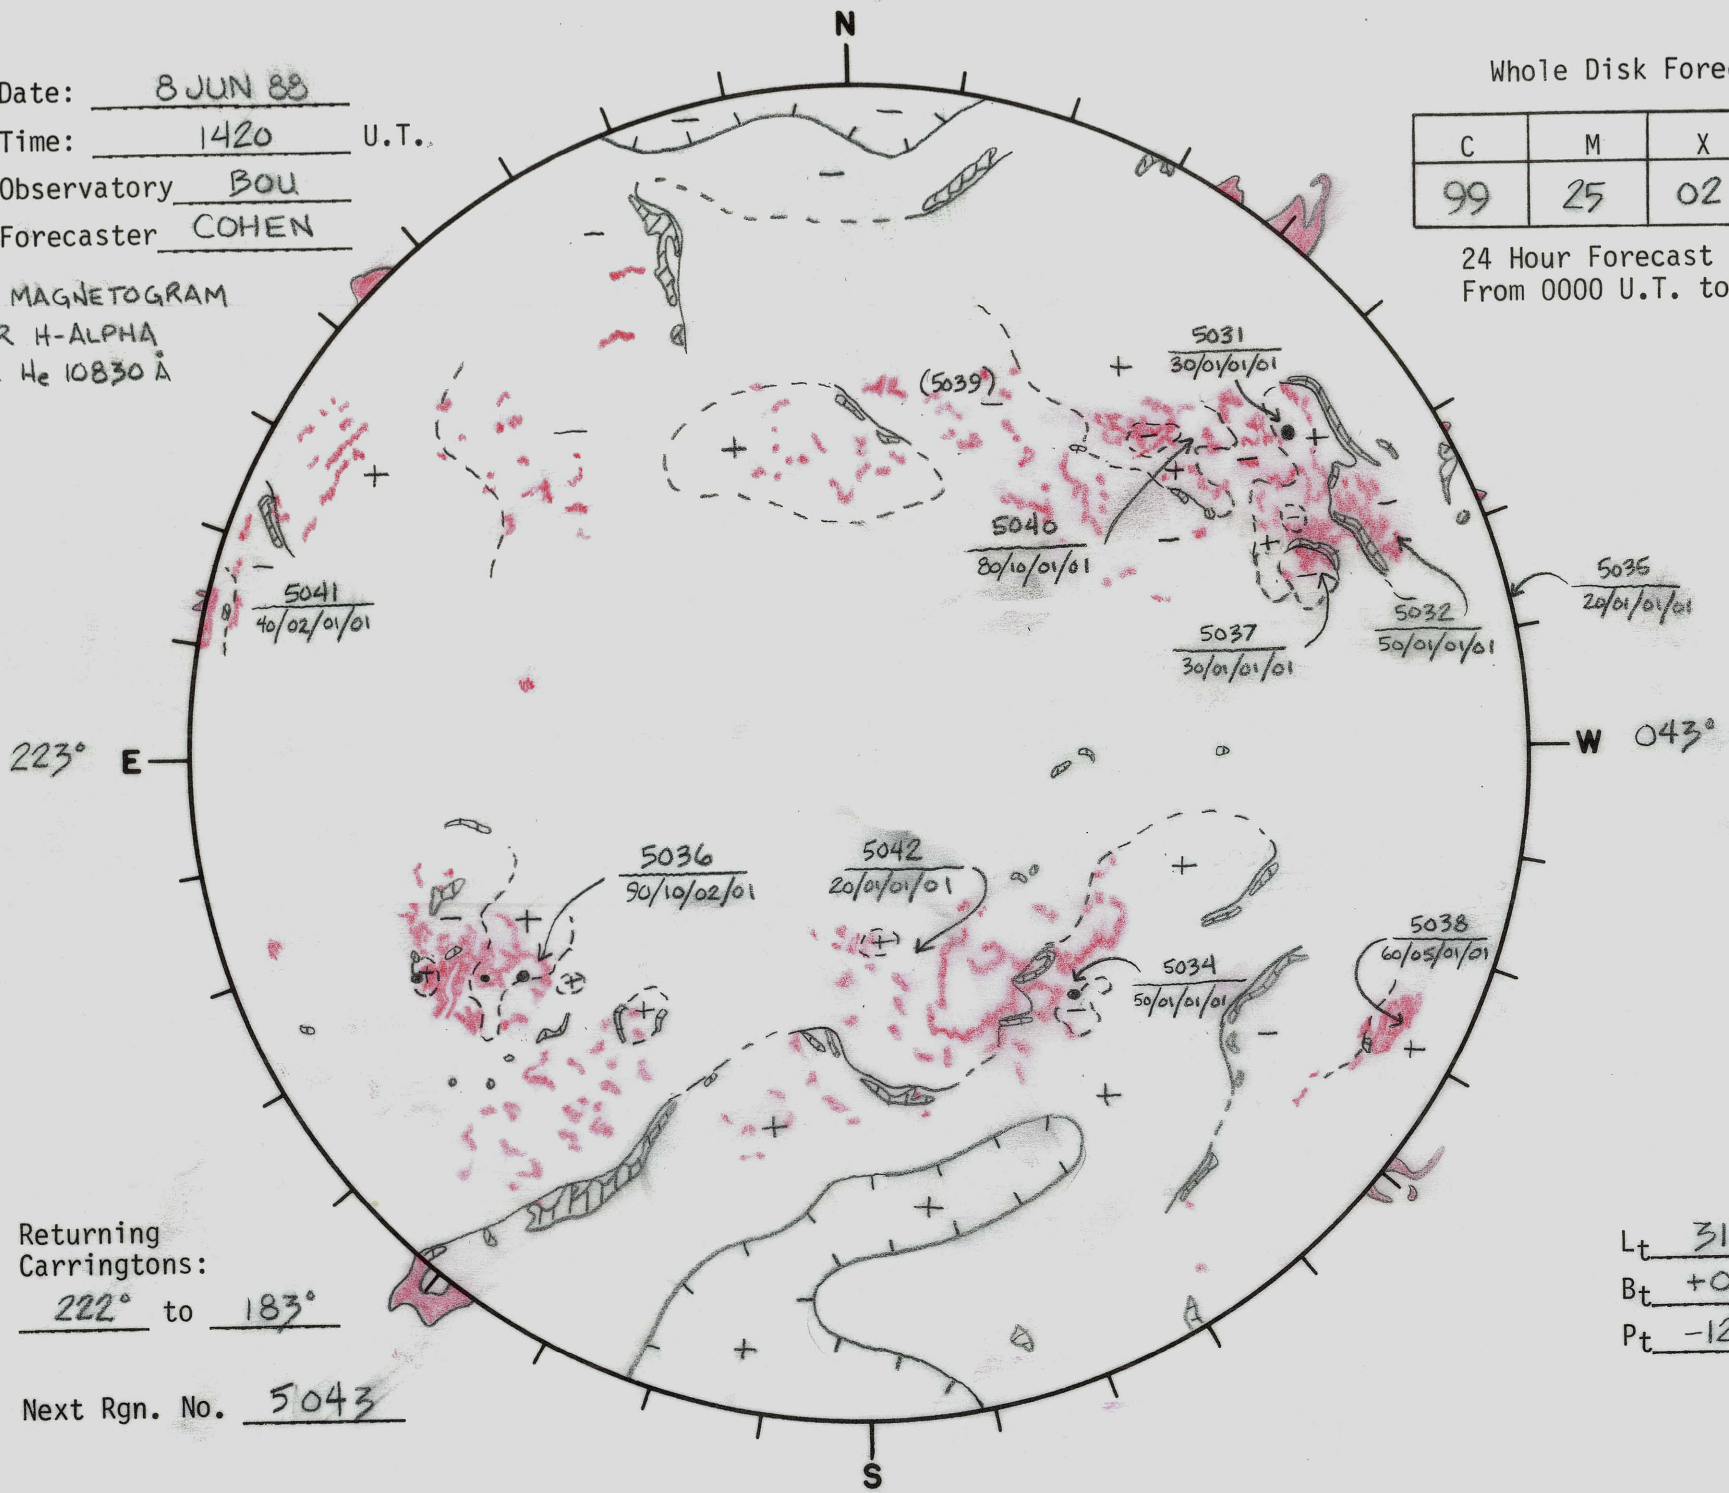

Date: 8 JUN 88  
 Time: 1420 U.T..  
 Observatory BOU  
 Forecaster COHEN

Whole Disk Forecast

C	M	X	P
99	25	02	02

24 Hour Forecast  
 From 0000 U.T. to 0000 U.T.

KITT PK MAGNETOGRAM  
 BOULDER H-ALPHA  
 SAC PK He 10830 Å

Returning Carringtons:  
222° to 183°

Lt 313°  
 Bt +0.3°  
 Pt -12.4°

Next Rgn. No. 5043