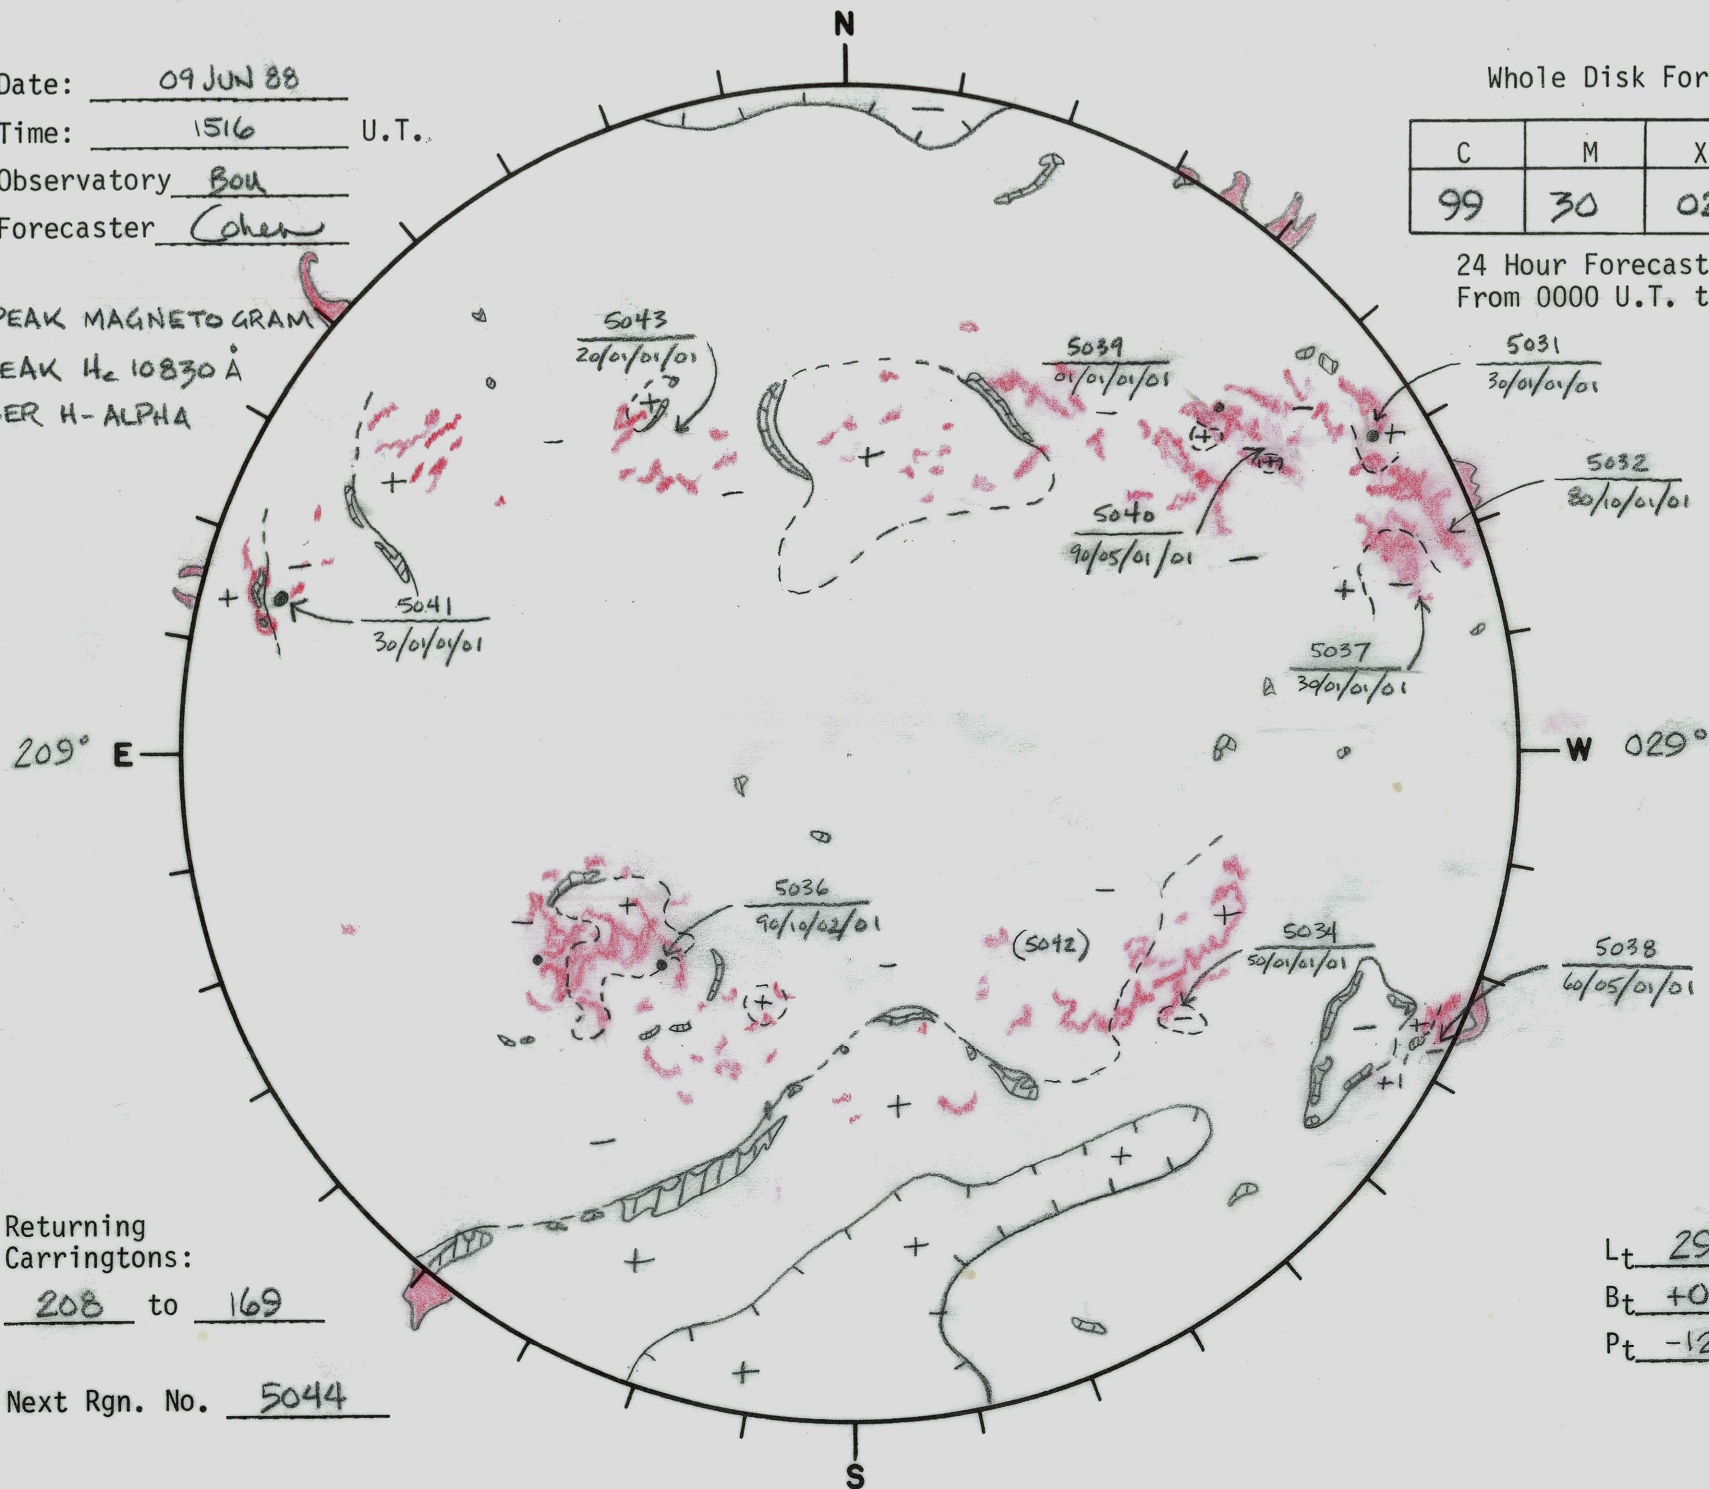

Date: 09 JUN 88
 Time: 1516 U.T.
 Observatory Bou
 Forecaster Cohen

Whole Disk Forecast

C	M	X	P
99	30	02	02

24 Hour Forecast
 From 0000 U.T. to 0000 U.T.

KITT PEAK MAGNETOGRAM
 SAC PEAK H_{α} 10830 Å
 BOULDER H-ALPHA

Returning Carringtons:
208 to 169

Next Rgn. No. 5044

Lt 299°
 Bt +0.4°
 Pt -12.0°