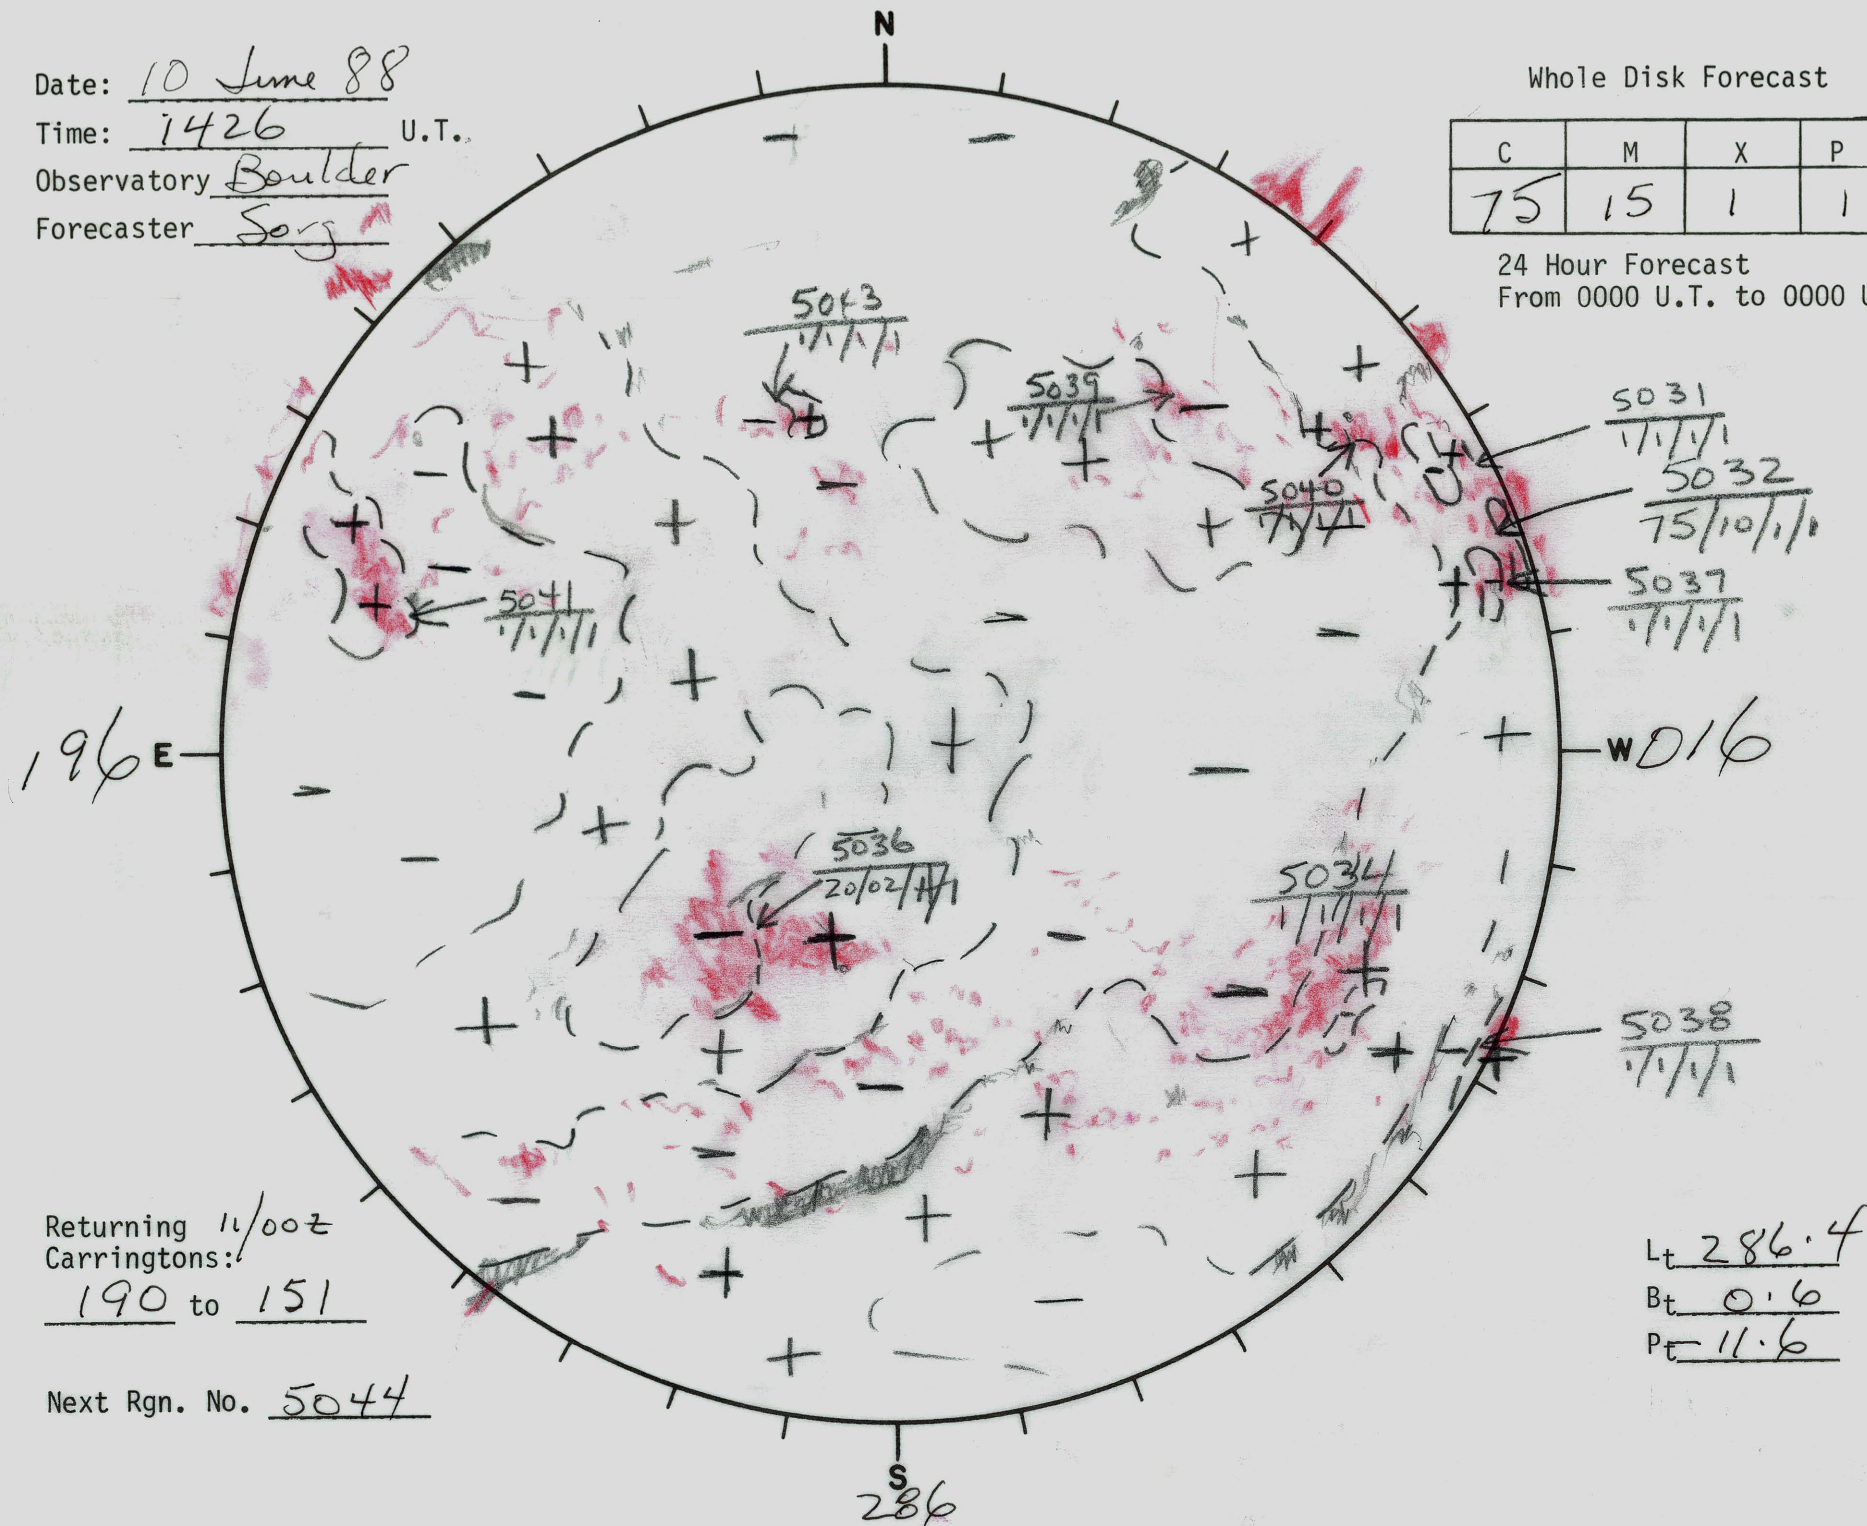

Date: 10 June 88
 Time: 1426 U.T..
 Observatory Boulder
 Forecaster Sorg

Whole Disk Forecast

C	M	X	P
75	15	1	1

24 Hour Forecast
 From 0000 U.T. to 0000 U.T.

Returning Carringtons:
190 to 151

Next Rgn. No. 5044

Lt 286.4
 Bt 0.6
 Pt 11.6