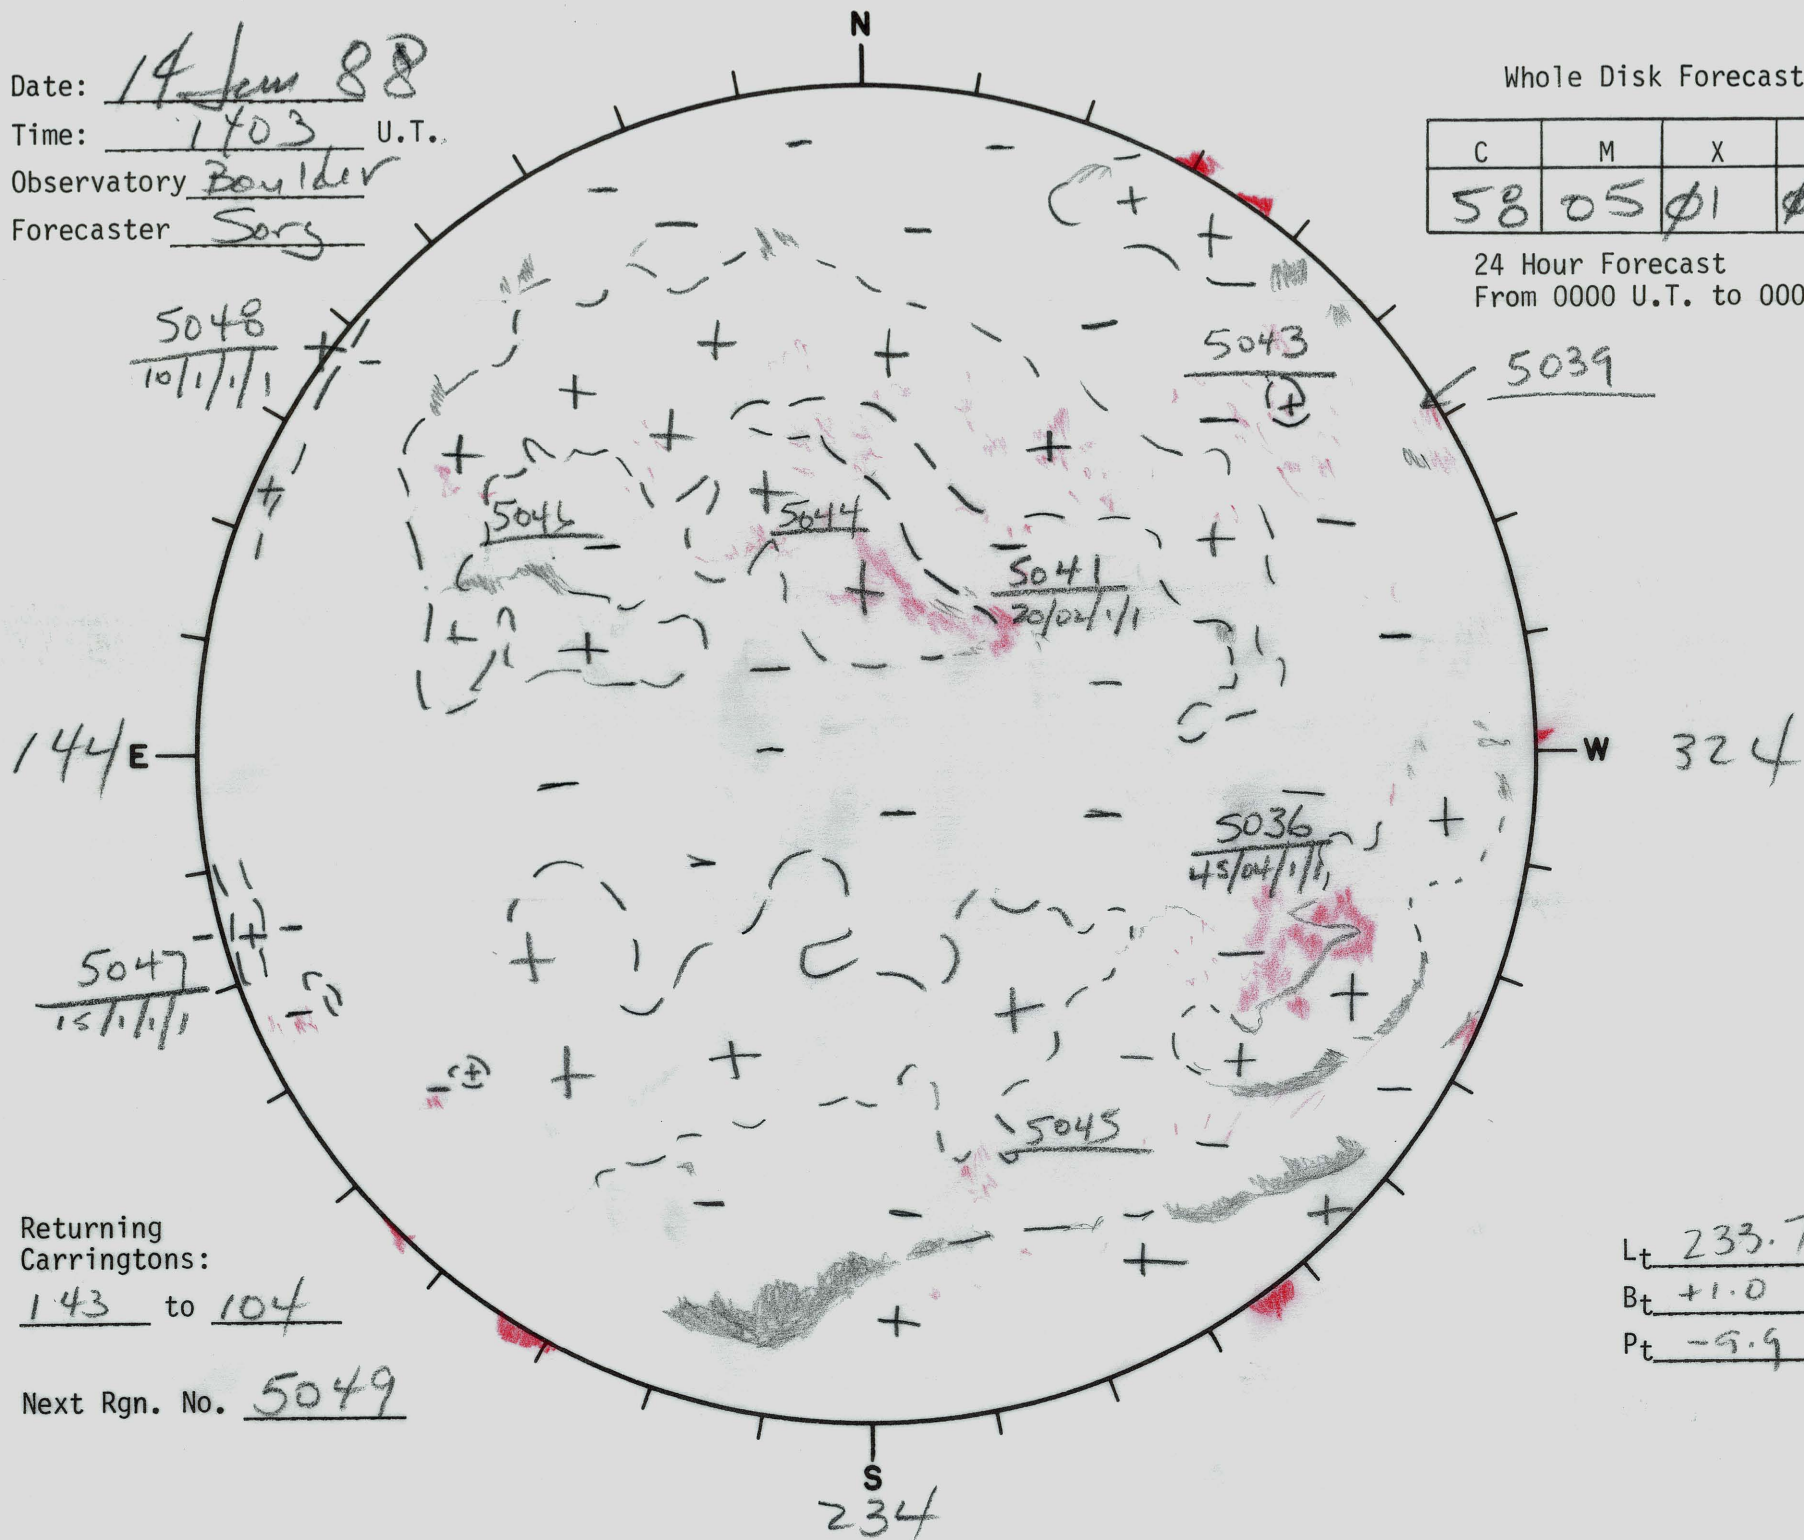

Date: 14 Jan 88
 Time: 1403 U.T.
 Observatory Boulder
 Forecaster Sorg

Whole Disk Forecast

C	M	X	P
58	05	01	01

24 Hour Forecast
 From 0000 U.T. to 0000 U.T.

Returning Carringtons:

143 to 104

Next Rgn. No. 5049

Lt 233.7
 Bt +1.0
 Pt -9.9