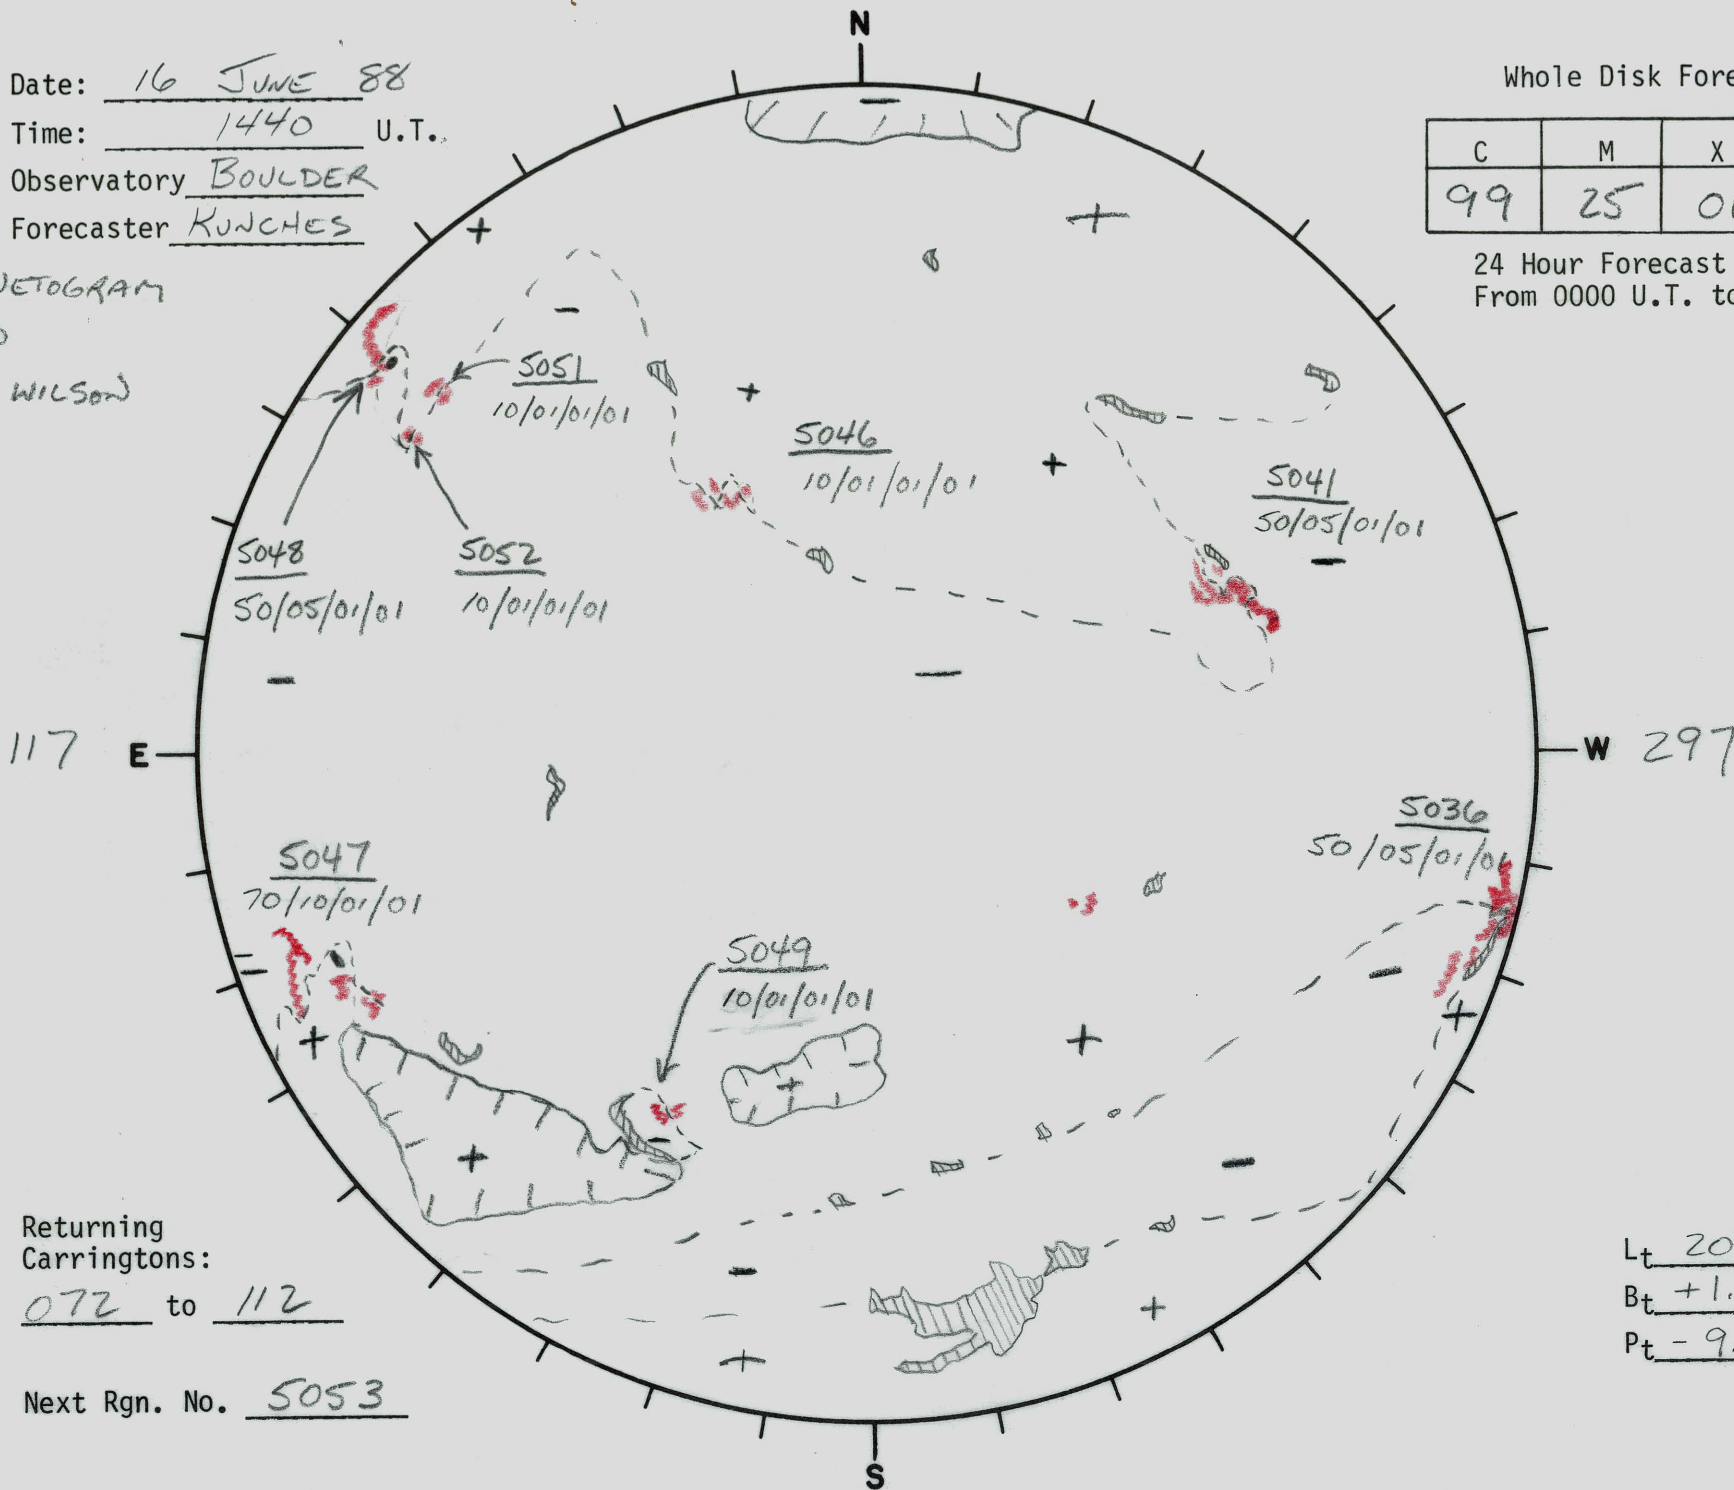

Date: 16 JUNE 88
 Time: 1440 U.T..
 Observatory BOULDER
 Forecaster KUNCHES

Whole Disk Forecast

C	M	X	P
99	25	01	01

24 Hour Forecast
 From 0000 U.T. to 0000 U.T.

MAGNETOGRAM
 10830
 MT WILSON

Returning Carringtons:
072 to 112

Next Rgn. No. S053

L_t 207
 B_t +1.3
 P_t -9.0