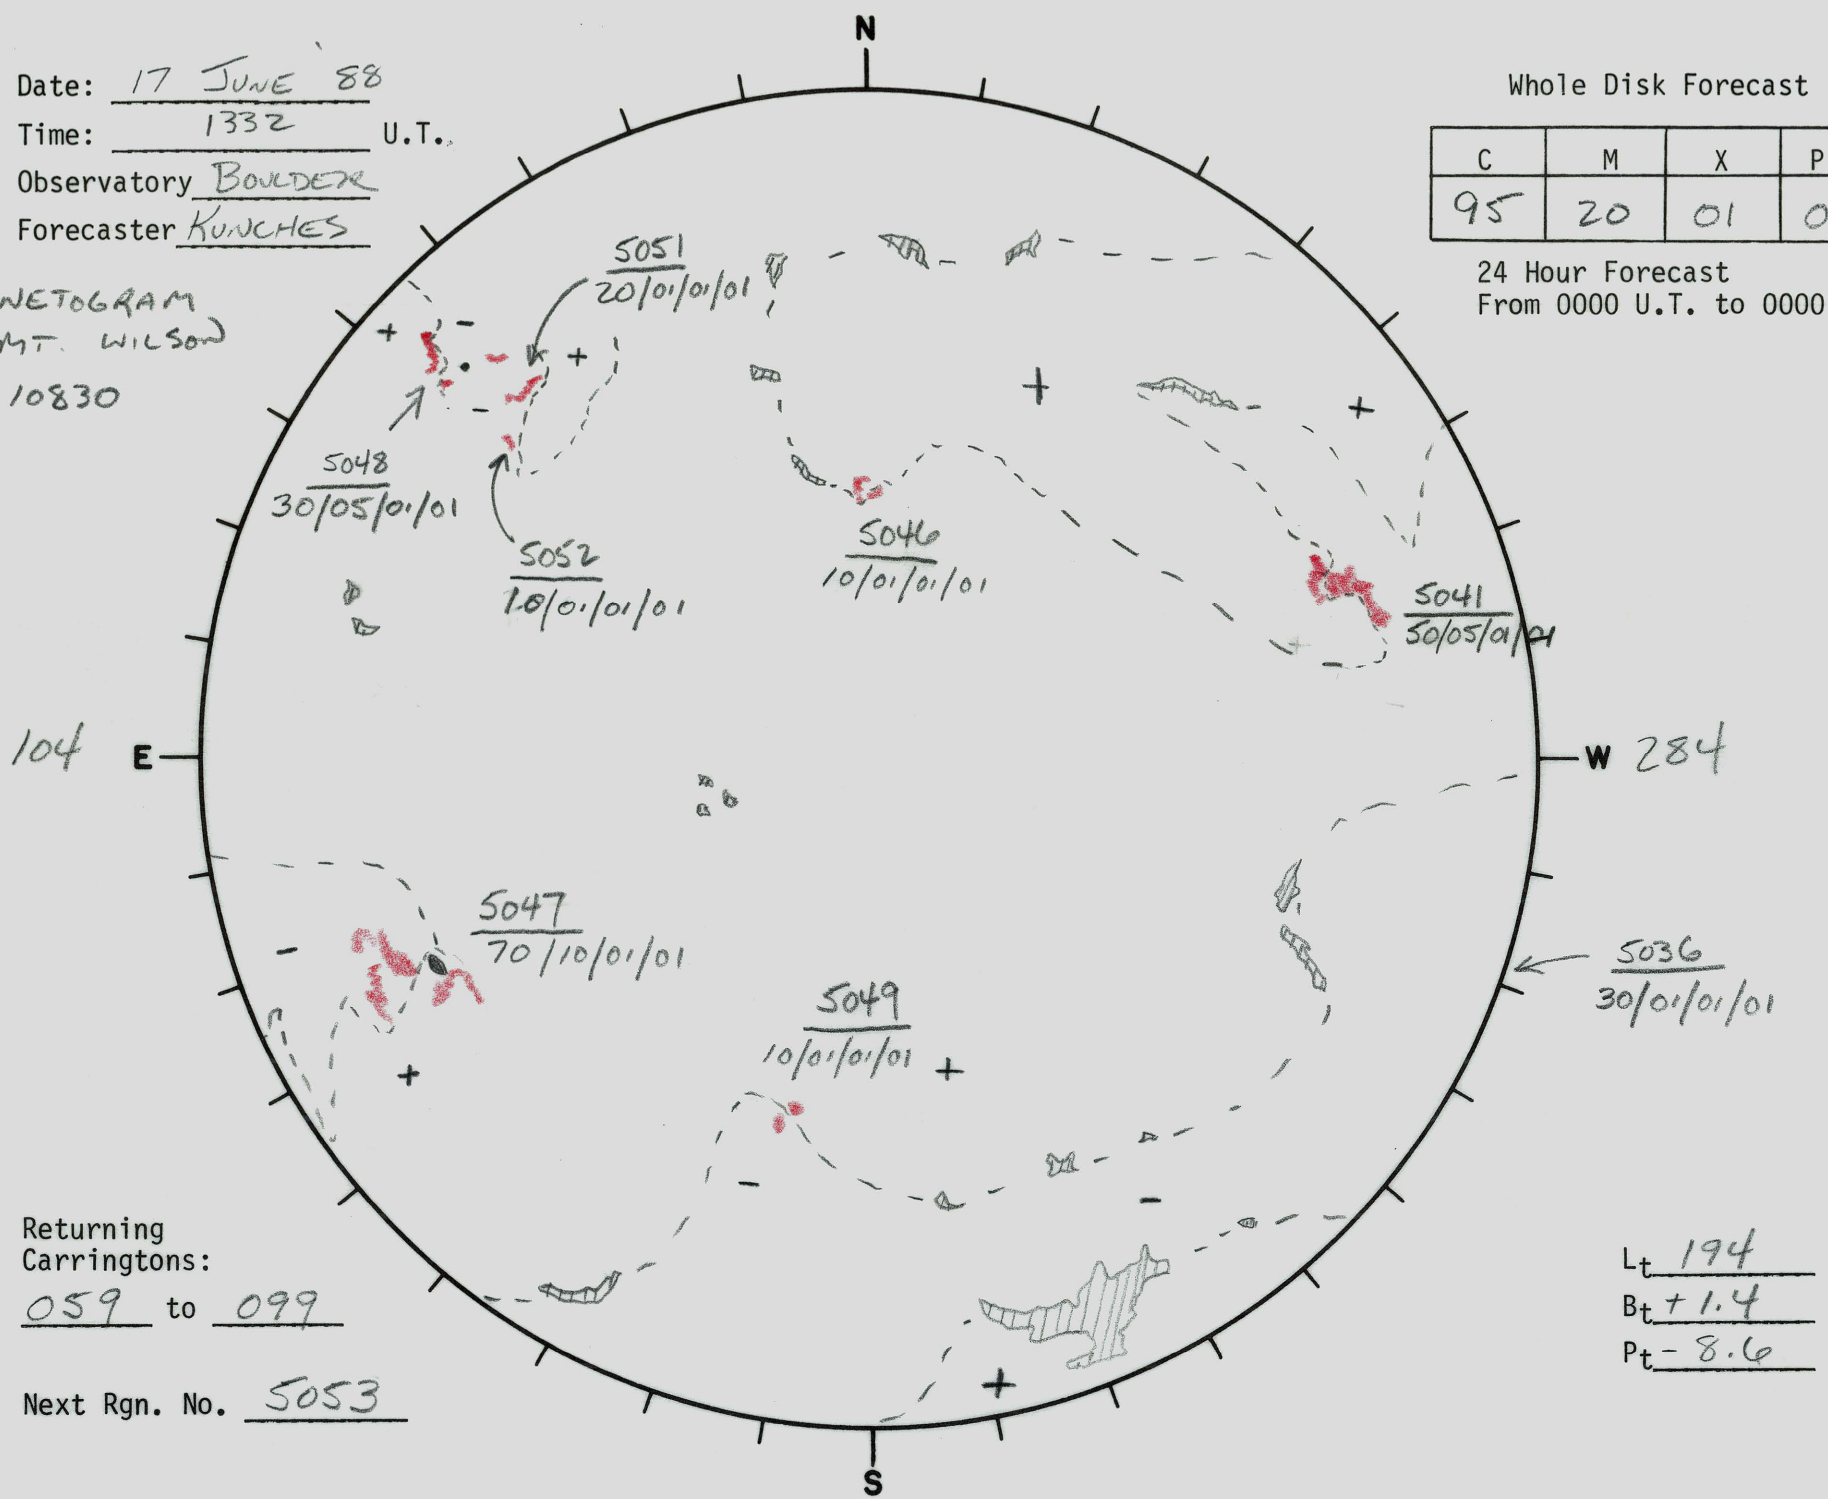

Date: 17 JUNE 88
 Time: 1332 U.T..
 Observatory BOULDER
 Forecaster KUNCHES

Whole Disk Forecast

C	M	X	P
95	20	01	01

24 Hour Forecast
 From 0000 U.T. to 0000 U.T.

MAGNETOGRAM
 NO MT. WILSON
 NO 10830

Returning Carringtons:
059 to 099

Next Rgn. No. 5053

Lt 194
 Bt +1.4
 Pt -8.6