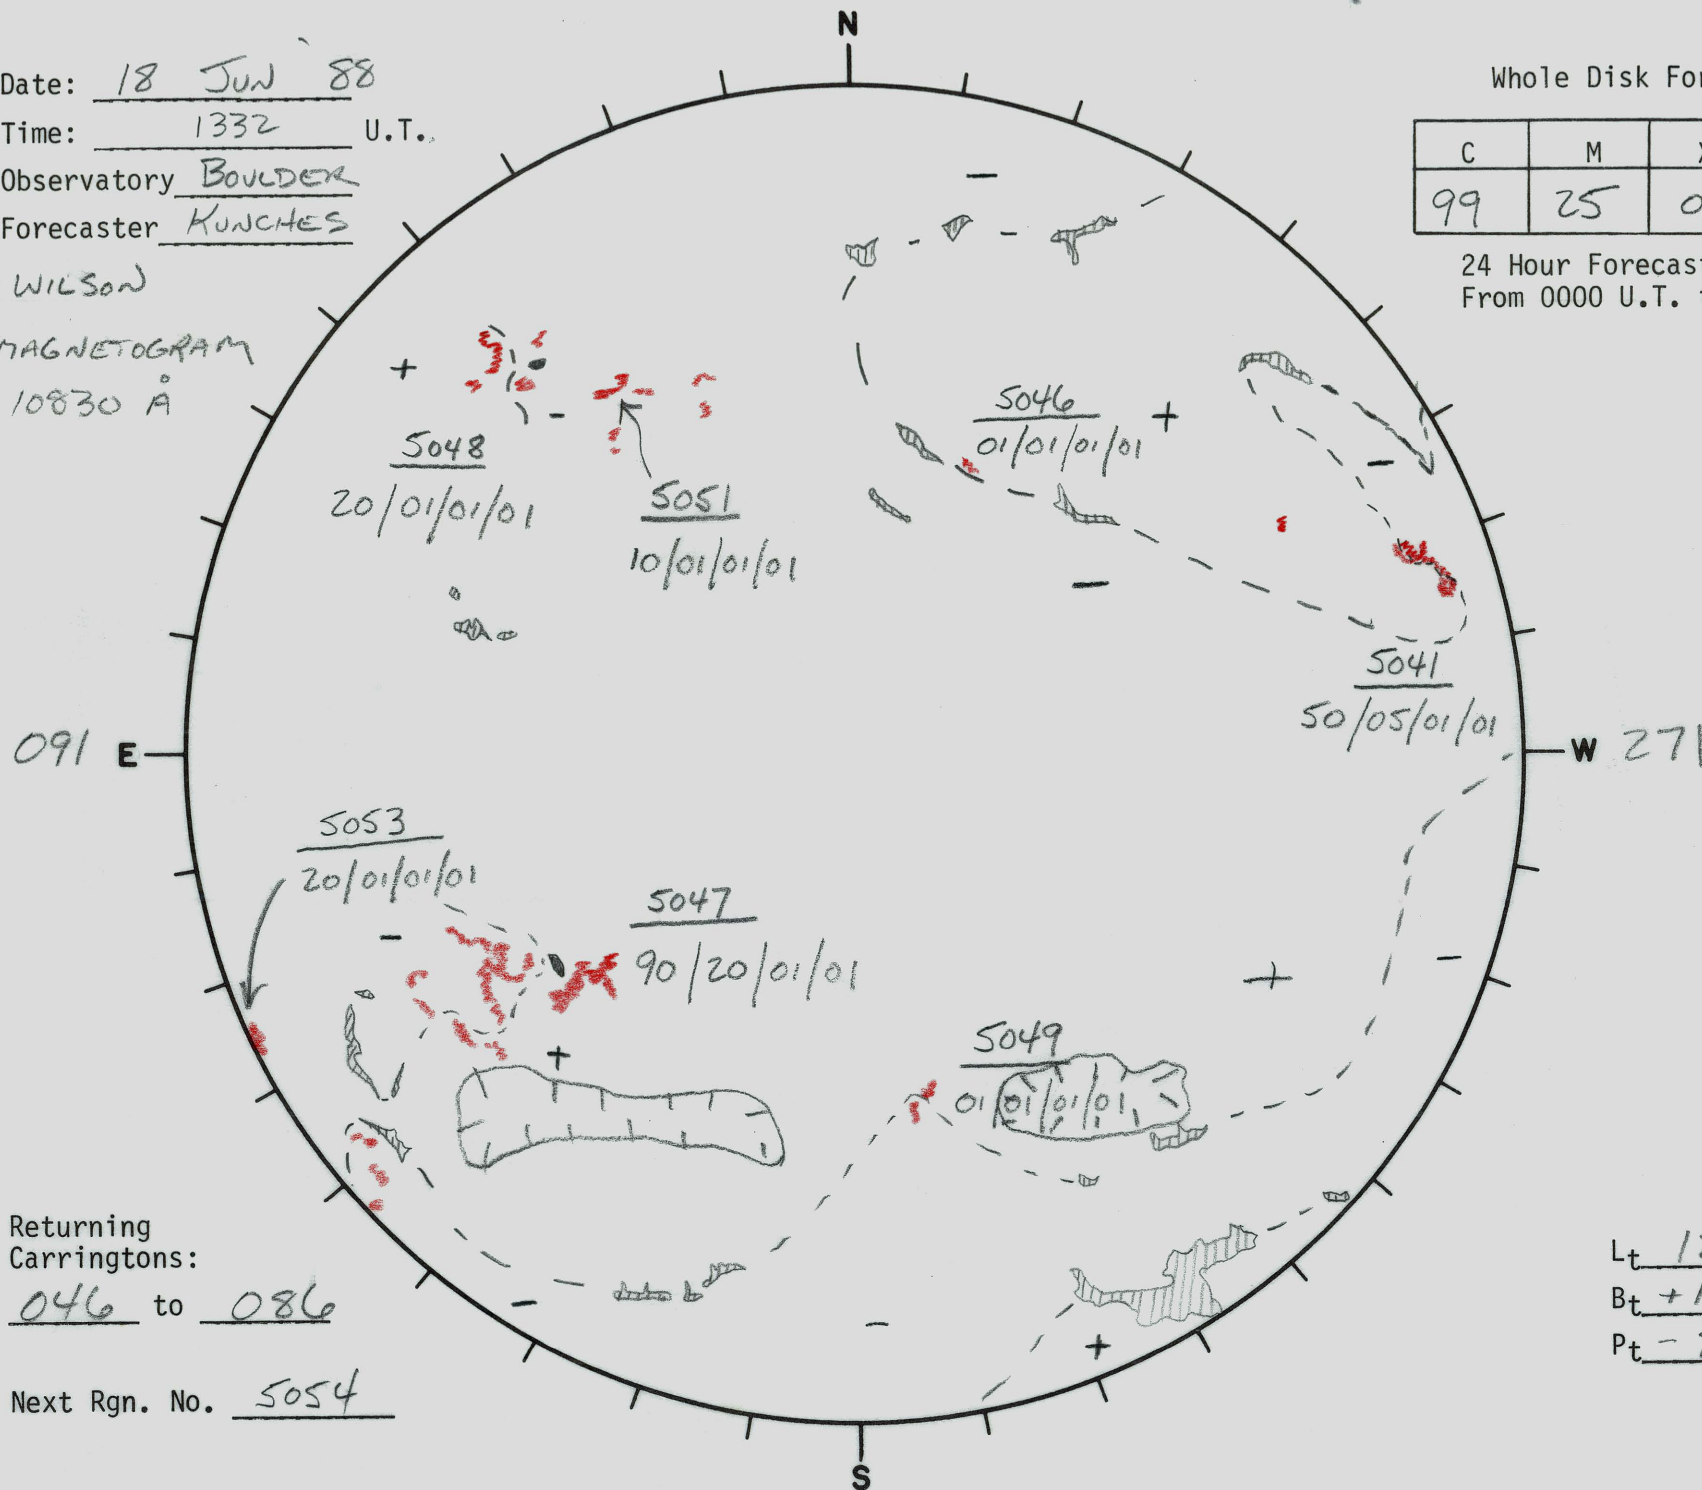

Date: 18 JUN 88

Time: 1332 U.T.

Observatory BOULDER

Forecaster KUNCHES

MT. WILSON

NO MAGNETOGRAM

NO 10830 Å

Whole Disk Forecast

C	M	X	P
99	25	01	01

24 Hour Forecast
From 0000 U.T. to 0000 U.T.

Returning
Carringtons:

046 to 086

Next Rgn. No. 5054

Lt 181
Bt +1.5
Pt -8.2