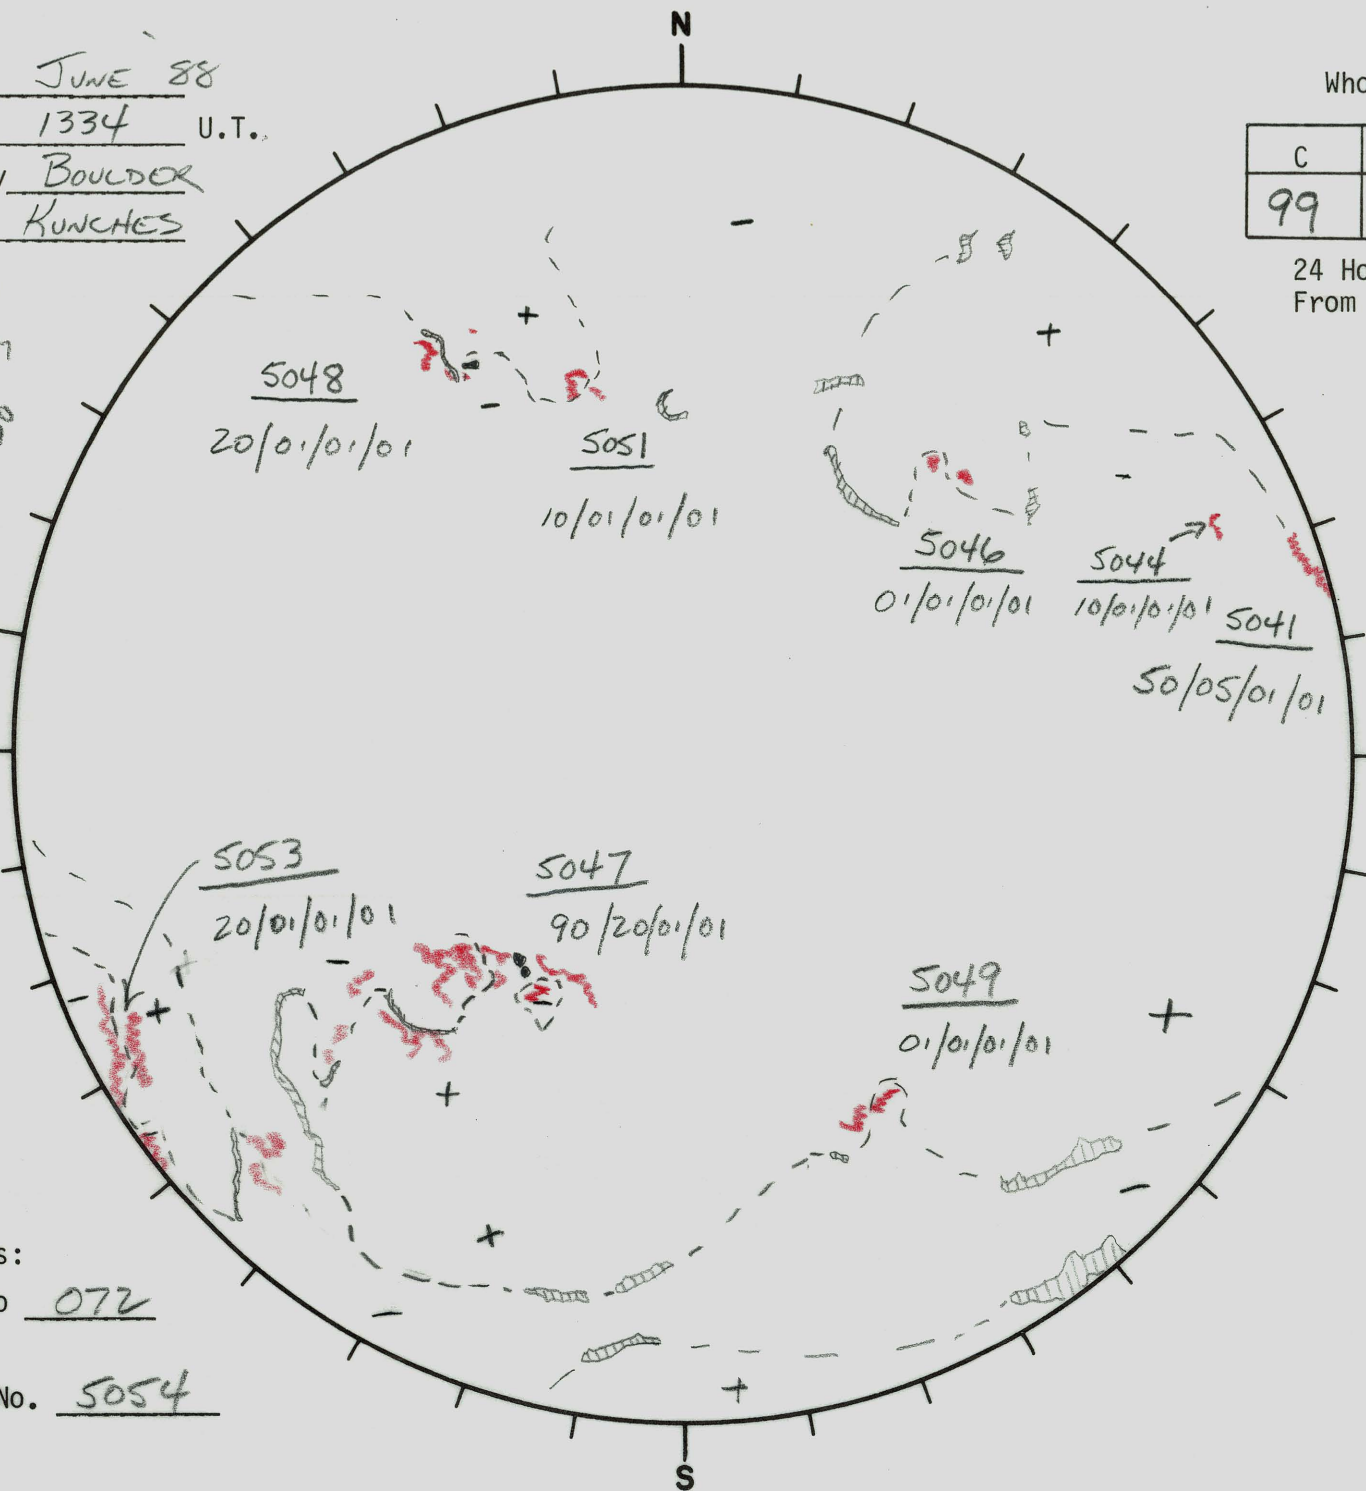

Date: 19 JUNE 88  
 Time: 1334 U.T.  
 Observatory BOULDER  
 Forecaster KUNCHES

Whole Disk Forecast

C	M	X	P
99	20	01	01

24 Hour Forecast  
 From 0000 U.T. to 0000 U.T.

MT. WILSON  
 MAGNETOGRAM

NO 10830 Å

078 E

W 258

5048  
20/01/01/01

5051  
10/01/01/01

5046  
01/01/01/01

5044  
10/01/01/01

5041  
50/05/01/01

5053  
20/01/01/01

5047  
90/20/01/01

5049  
01/01/01/01

Returning Carringtons:  
032 to 072

Next Rgn. No. 5054

$L_t$  168  
 $B_t$  +1.6  
 $P_t$  -7.7